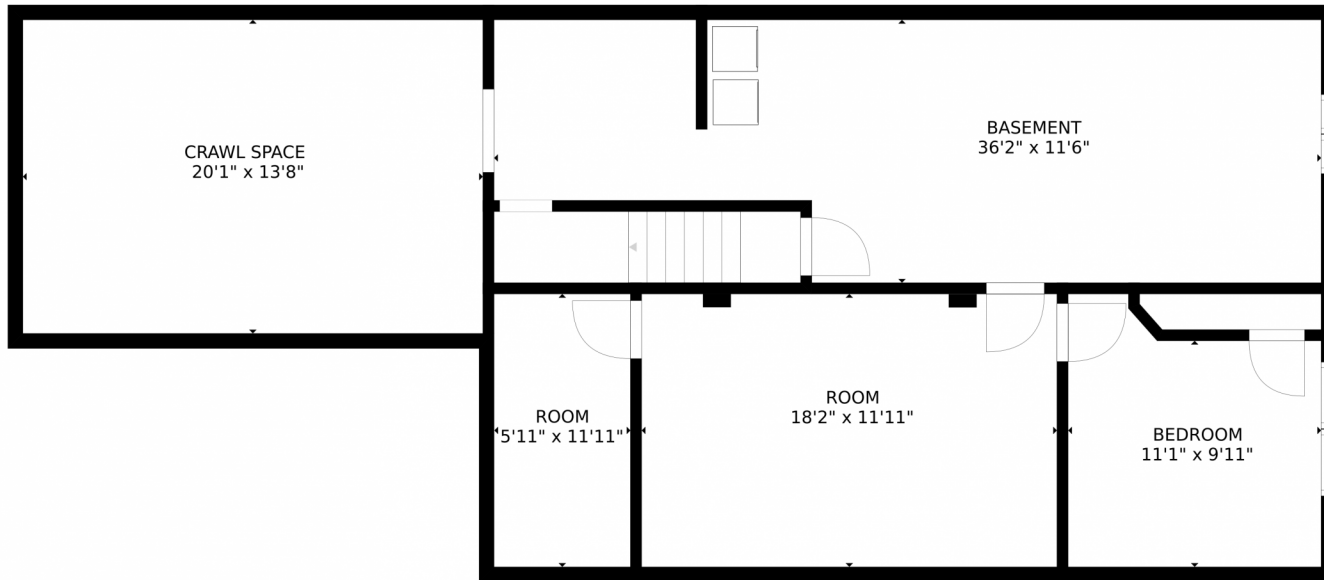

PROPERTY DETAILS

Stunning Location! Corner lot on Cul-De-Sac backing to open space/park area. This sought after Ranch floor plan features a large living room with vaulted ceiling. Large family room with fireplace, spacious kitchen with crisp cabinets and new S/S appliance dining area with bay window. Master bedroom features walk-in closet +vanity area. 2 additional bedrooms on the main level and shared full bath. Partially finished basement offers additional bedroom and HUGE rec room + GREAT storage and rough in bath. Covered 24X12 deck, low maintenance yard with gardens and overlooking the open space. Walking distance to trails, parks and so much more! Exterior: New Paint, roof, gutters, driveway, garage floor and walkway...

SIZES AND DIMENSIONS ARE APPROXIMATE, ACTUAL MAY VARY.

Disclaimer: Sizes and Dimensions are Approximate, Actual May Vary.

Terri Ellerington

303-929-8116

terri@elevated-team.com

<https://www.remax.com/real-estate-agents/terri-ellerington-louisville-co/102051301>

Scan code
for more
property
details

SIZES AND DIMENSIONS ARE APPROXIMATE, ACTUAL MAY VARY.

Disclaimer: Sizes and Dimensions are Approximate, Actual May Vary.

Terri Ellerington

303-929-8116

terri@elevated-team.com