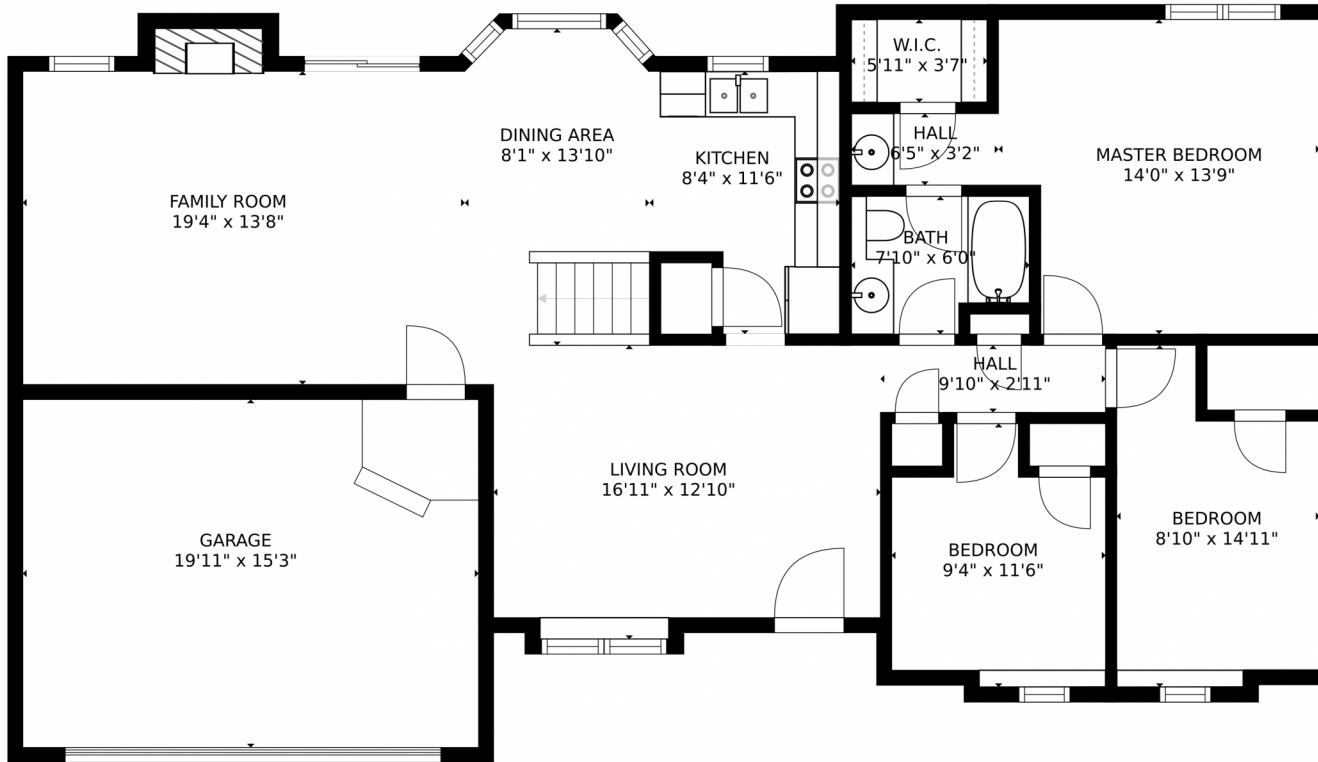

PROPERTY DETAILS

Stunning Location! Corner lot on Cul-De-Sac backing to open space/park area. This sought after Ranch floor plan features a large living room with vaulted ceiling. Large family room with fireplace, spacious kitchen with crisp cabinets and new S/S appliance dining area with bay window. Master bedroom features walk-in closet +vanity area. 2 additional bedrooms on the main level and shared full bath. Partially finished basement offers additional bedroom and HUGE rec room + GREAT storage and rough in bath. Covered 24X12 deck, low maintenance yard with gardens and overlooking the open space. Walking distance to trails, parks and so much more! Exterior: New Paint, roof, gutters, driveway, garage floor and walkway...

Terri Ellerington

303-929-8116

terri@elevated-team.com

<https://www.remax.com/real-estate-agents/terri-ellerington-louisville-co/10205130>

Scan code
for more
property
details

118 South Buchanan Court, Louisville, CO 80027 – Main Level

SIZES AND DIMENSIONS ARE APPROXIMATE, ACTUAL MAY VARY.

Disclaimer: Sizes and Dimensions are Approximate, Actual May Vary.

Terri Ellerington

303-929-8116

terri@elevated-team.com

<https://www.remax.com/real-estate-agents/terri-ellerington-louisville-co/102051301>

Scan code
for more
property
details

SIZES AND DIMENSIONS ARE APPROXIMATE, ACTUAL MAY VARY.

Disclaimer: Sizes and Dimensions are Approximate, Actual May Vary.

Terri Ellerington

303-929-8116

terri@elevated-team.com