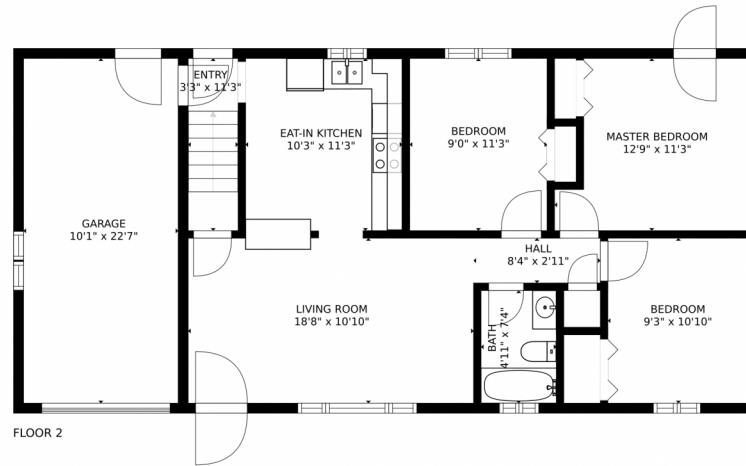

1370 South Cody Way, Lakewood, CO 80232 – All Levels

SIZES AND DIMENSIONS ARE APPROXIMATE, ACTUAL MAY VARY.

Disclaimer: Sizes and Dimensions are Approximate, Actual May Vary.

Cathy Burr
303-887-2800
cathyburr@remax.net