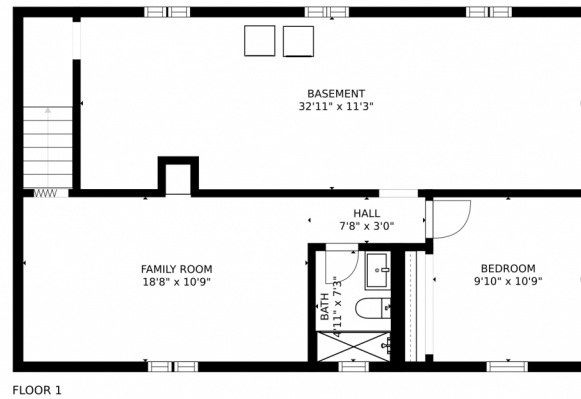

1370 South Cody Way, Lakewood, CO 80232 – All Levels

SIZES AND DIMENSIONS ARE APPROXIMATE, ACTUAL MAY VARY.

Disclaimer: Sizes and Dimensions are Approximate, Actual May Vary.

Cathy Burr
303-887-2800
cathyburr@remax.net