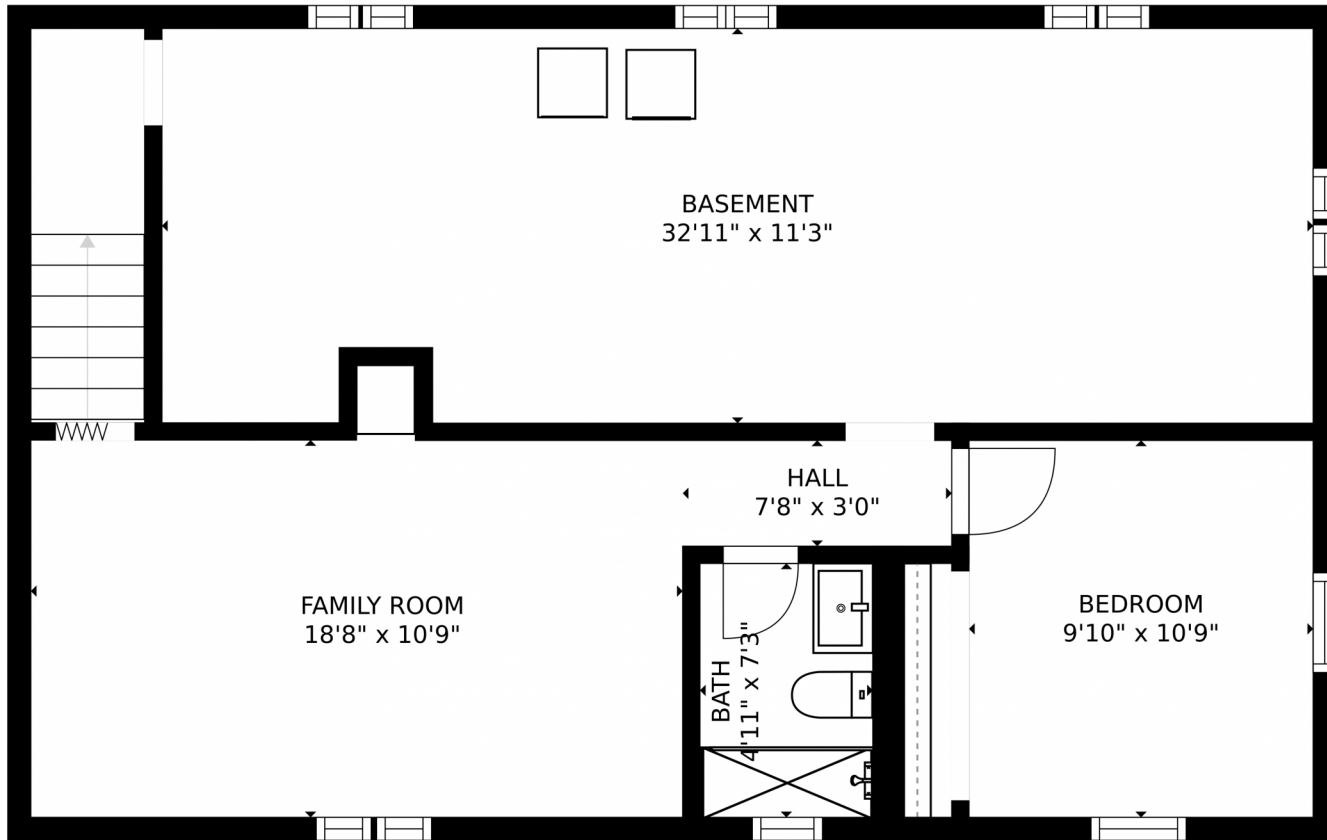

1370 South Cody Way  
Lakewood, CO 80232

 Single Family

**Cathy Burr**  
303-887-2800  
cathyburr@remax.net

1370 South Cody Way, Lakewood, CO 80232 – Main Level

SIZES AND DIMENSIONS ARE APPROXIMATE, ACTUAL MAY VARY.

Disclaimer: Sizes and Dimensions are Approximate, Actual May Vary.

**Cathy Burr**  
303-887-2800  
cathyburr@remax.net

1370 South Cody Way, Lakewood, CO 80232 – Basement

SIZES AND DIMENSIONS ARE APPROXIMATE, ACTUAL MAY VARY.