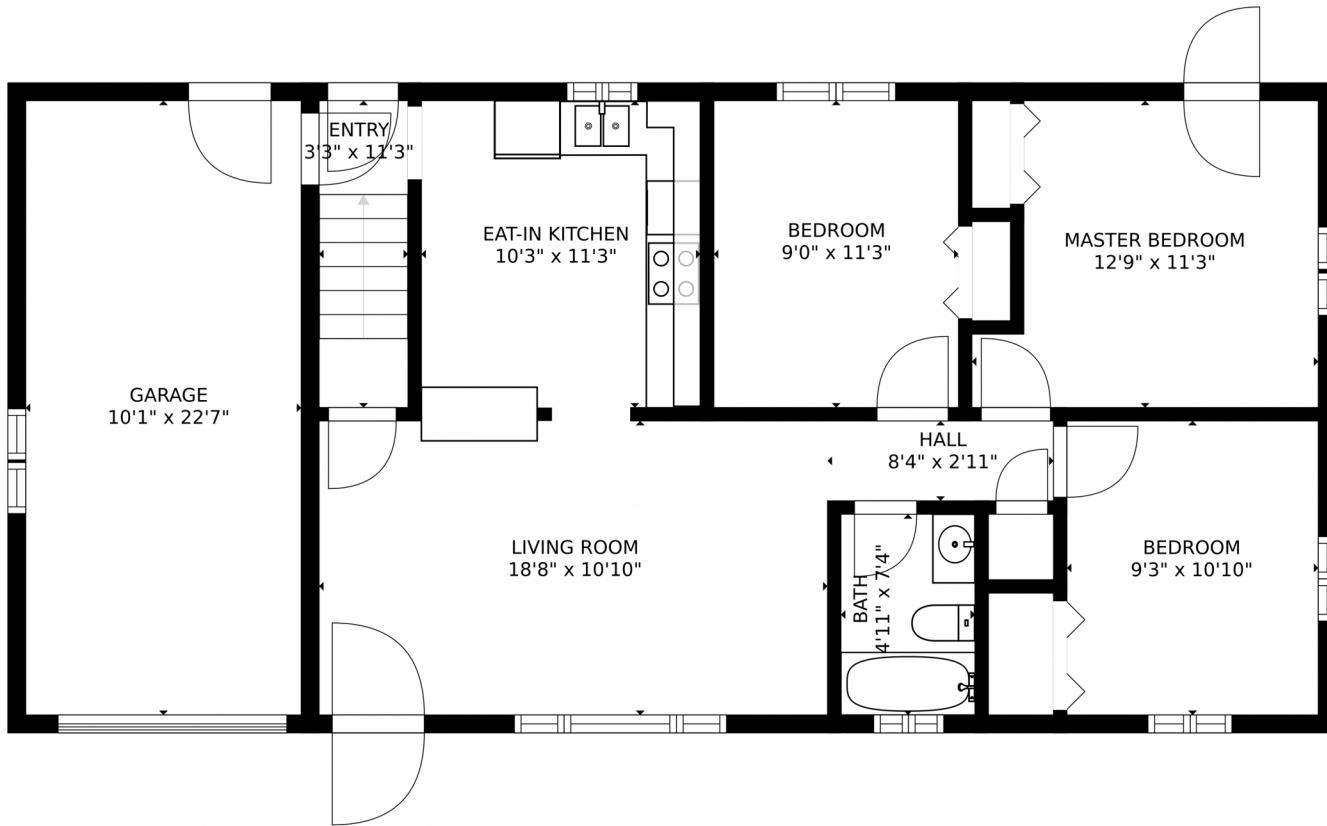

1370 South Cody Way  
Lakewood, CO 80232

 Single Family

**Cathy Burr**  
303-887-2800  
cathyburr@remax.net

1370 South Cody Way, Lakewood, CO 80232 – Main Level

SIZES AND DIMENSIONS ARE APPROXIMATE, ACTUAL MAY VARY.

Disclaimer: Sizes and Dimensions are Approximate, Actual May Vary.

**Cathy Burr**  
303-887-2800  
cathyburr@remax.net

1370 South Cody Way, Lakewood, CO 80232 – Basement

SIZES AND DIMENSIONS ARE APPROXIMATE, ACTUAL MAY VARY.