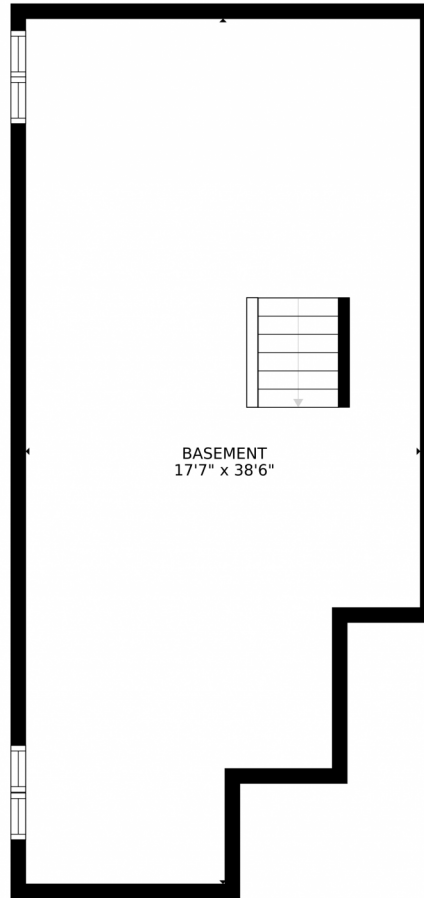

Single Family

2038 SQFT

3 Beds

2/1 Baths

2 Car

Lillian Colbert
303-549-7907
lilliancolbert@comcast.net

Scan code
for more
property
details

BASEMENT
17'7" x 38'6"

SIZES AND DIMENSIONS ARE APPROXIMATE, ACTUAL MAY VARY.

Disclaimer: Sizes and Dimensions are Approximate, Actual May Vary.

Lillian Colbert
303-549-7907
lilliancolbert@comcast.net

5896 East 129th Place, Thornton, CO 80602 – Main Level