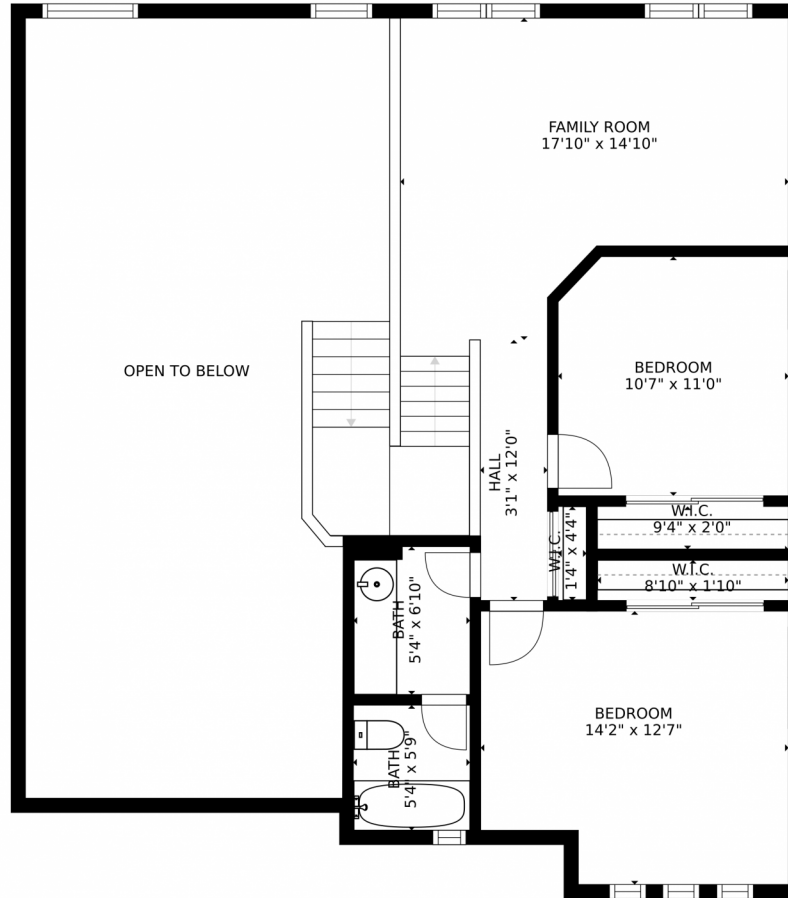

SIZES AND DIMENSIONS ARE APPROXIMATE, ACTUAL MAY VARY.

Disclaimer: Sizes and Dimensions are Approximate, Actual May Vary.

Lillian Colbert
303-549-7907
lilliancolbert@comcast.net

5896 East 129th Place, Thornton, CO 80602 – 2nd Level

SIZES AND DIMENSIONS ARE APPROXIMATE, ACTUAL MAY VARY.

Disclaimer: Sizes and Dimensions are Approximate, Actual May Vary.

Lillian Colbert
303-549-7907
lilliancolbert@comcast.net

5896 East 129th Place, Thornton, CO 80602 – All Levels