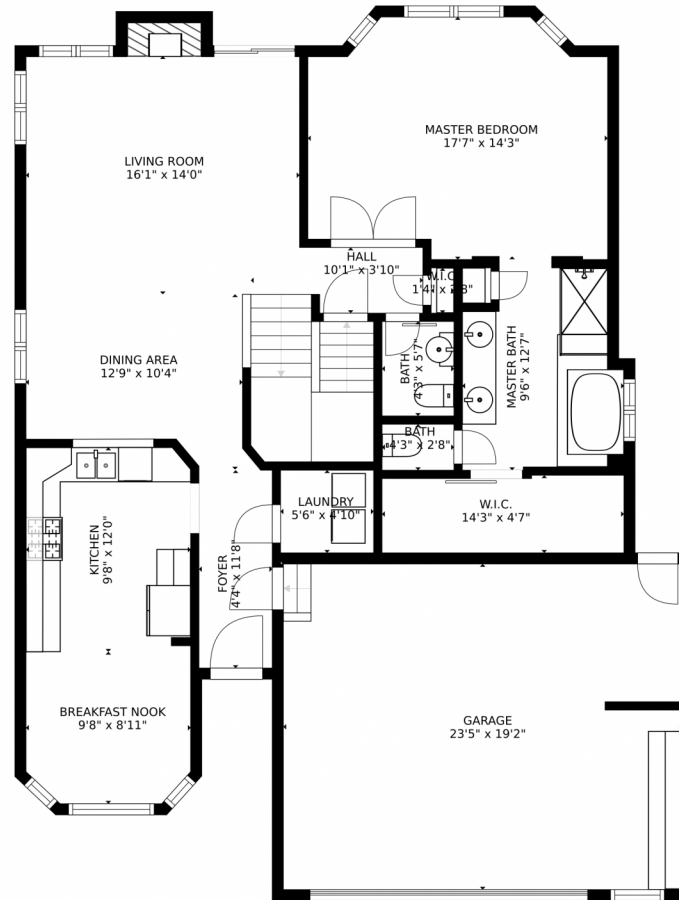

Single Family

2038 SQFT

3 Beds

2/1 Baths

2 Car

Lillian Colbert
303-549-7907
lilliancolbert@comcast.net

Scan code
for more
property
details

BASEMENT
17'7" x 38'6"

SIZES AND DIMENSIONS ARE APPROXIMATE, ACTUAL MAY VARY.

Disclaimer: Sizes and Dimensions are Approximate, Actual May Vary.

Lillian Colbert
303-549-7907
lilliancolbert@comcast.net

5896 East 129th Place, Thornton, CO 80602 – Main Level

SIZES AND DIMENSIONS ARE APPROXIMATE, ACTUAL MAY VARY.

Disclaimer: Sizes and Dimensions are Approximate, Actual May Vary.

Lillian Colbert
303-549-7907
lilliancolbert@comcast.net

5896 East 129th Place, Thornton, CO 80602 – 2nd Level