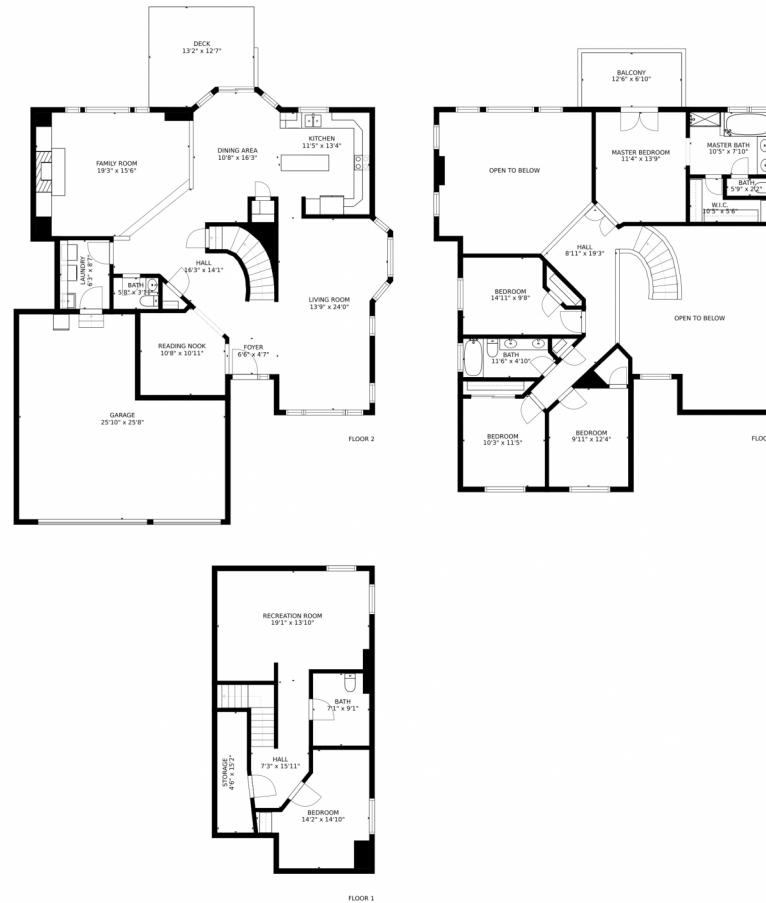

7647 Crystal Lake Court, Littleton, CO 80125 – All Floors

SIZES AND DIMENSIONS ARE APPROXIMATE, ACTUAL MAY VARY.

Disclaimer: Sizes and Dimensions are Approximate, Actual May Vary.

Cindy Rein
720-272-4890
cindy@reinrealty.net
<https://www.SherlockHomes.net>