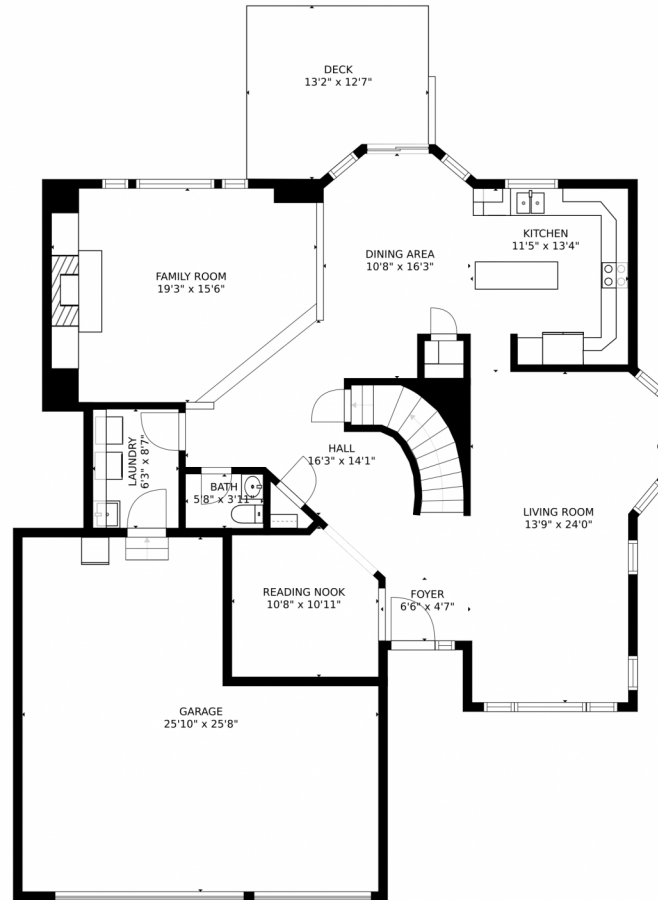

7647 Crystal Lake Court
Littleton, CO 80125

Single Family

3024 SQFT

Cindy Rein
720-272-4890
cindy@reinrealty.net
<https://www.SherlockHomes.net>

Scan code
for more
property
details

7647 Crystal Lake Court, Littleton, CO 80125 – Basement

SIZES AND DIMENSIONS ARE APPROXIMATE, ACTUAL MAY VARY.

Disclaimer: Sizes and Dimensions are Approximate, Actual May Vary.

Cindy Rein
720-272-4890
cindy@reinrealty.net
<https://www.SherlockHomes.net>

7647 Crystal Lake Court, Littleton, CO 80125 – MainFloor

SIZES AND DIMENSIONS ARE APPROXIMATE, ACTUAL MAY VARY.

Disclaimer: Sizes and Dimensions are Approximate, Actual May Vary.

Cindy Rein
720-272-4890
cindy@reinrealty.net
<https://www.SherlockHomes.net>

Scan code
for more
property
details