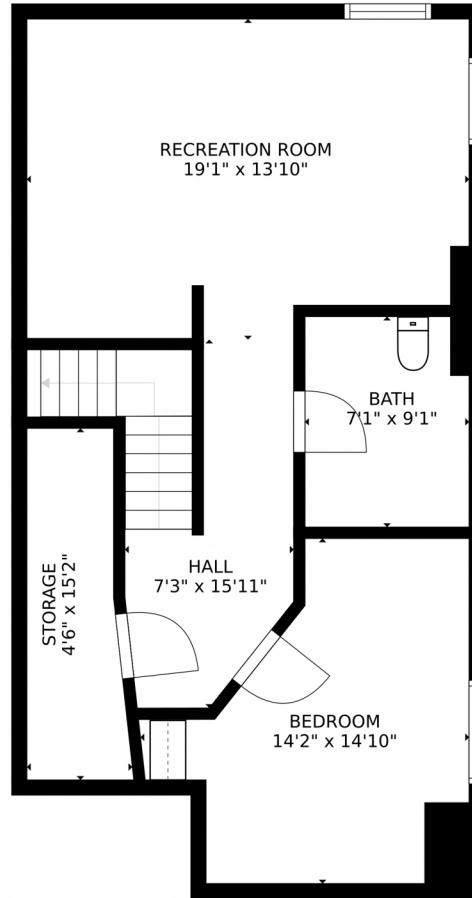

7647 Crystal Lake Court
Littleton, CO 80125

Single Family

3024 SQFT

Cindy Rein
720-272-4890
cindy@reinrealty.net
<https://www.SherlockHomes.net>

Scan code
for more
property
details

7647 Crystal Lake Court, Littleton, CO 80125 – Basement

SIZES AND DIMENSIONS ARE APPROXIMATE, ACTUAL MAY VARY.

Disclaimer: Sizes and Dimensions are Approximate, Actual May Vary.

Cindy Rein
720-272-4890
cindy@reinrealty.net
<https://www.SherlockHomes.net>

7647 Crystal Lake Court, Littleton, CO 80125 – MainFloor

SIZES AND DIMENSIONS ARE APPROXIMATE, ACTUAL MAY VARY.

Disclaimer: Sizes and Dimensions are Approximate, Actual May Vary.

Cindy Rein
720-272-4890
cindy@reinrealty.net
<https://www.SherlockHomes.net>

Scan code
for more
property
details