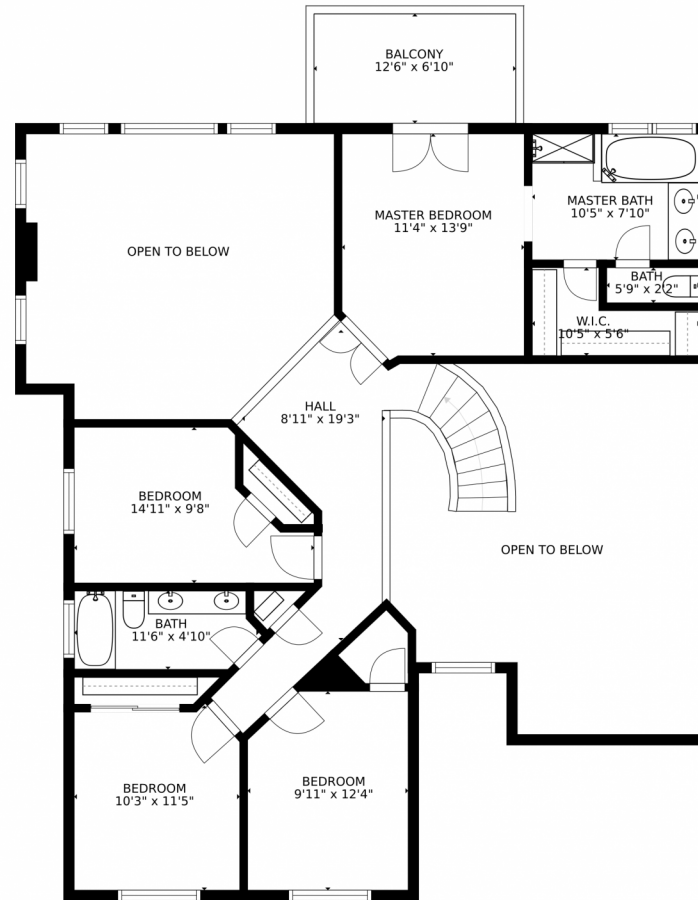

SIZES AND DIMENSIONS ARE APPROXIMATE, ACTUAL MAY VARY.

Disclaimer: Sizes and Dimensions are Approximate, Actual May Vary.

Cindy Rein
720-272-4890
cindy@reinrealty.net
<https://www.SherlockHomes.net>

Scan code
for more
property
details

7647 Crystal Lake Court, Littleton, CO 80125 – Second Floor

SIZES AND DIMENSIONS ARE APPROXIMATE, ACTUAL MAY VARY.

Disclaimer: Sizes and Dimensions are Approximate, Actual May Vary.

Cindy Rein
720-272-4890
cindy@reinrealty.net
<https://www.SherlockHomes.net>