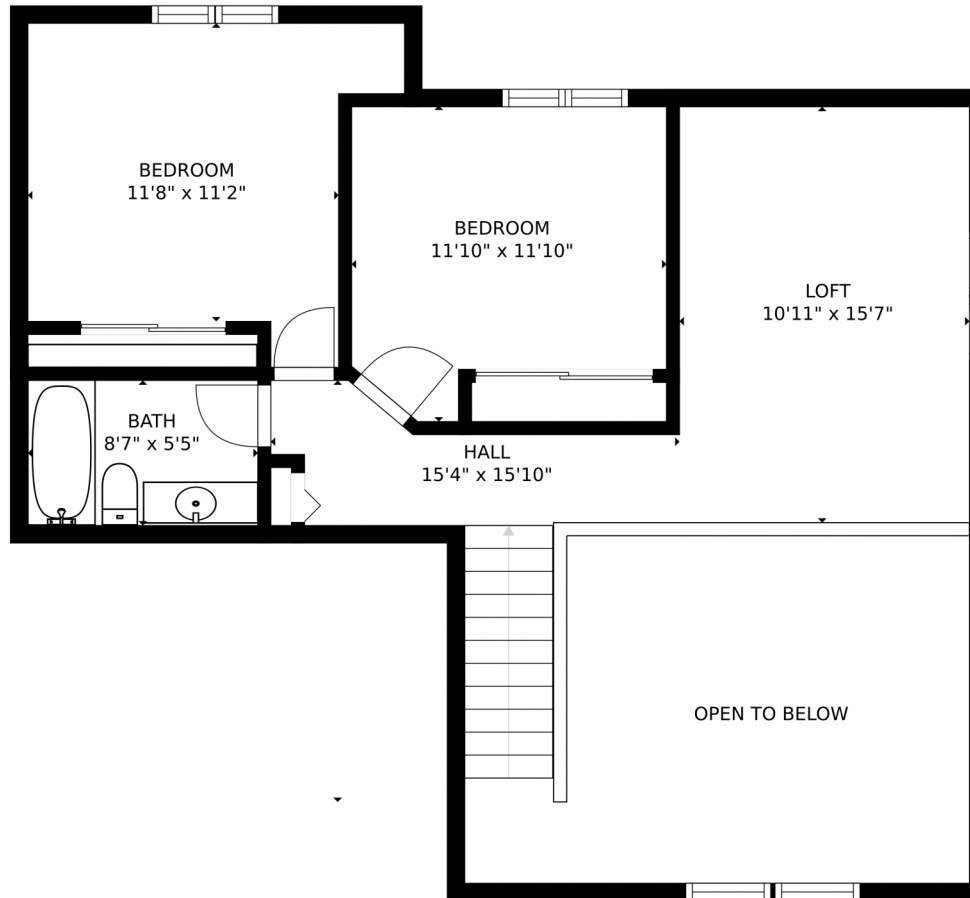

846 East 132nd Drive, Thornton, CO 80241 – 2nd Floor

SIZES AND DIMENSIONS ARE APPROXIMATE, ACTUAL MAY VARY.

Disclaimer: Sizes and Dimensions are Approximate, Actual May Vary.

Janine Ruscetta
720-722-4175
jruscetta@kw.com