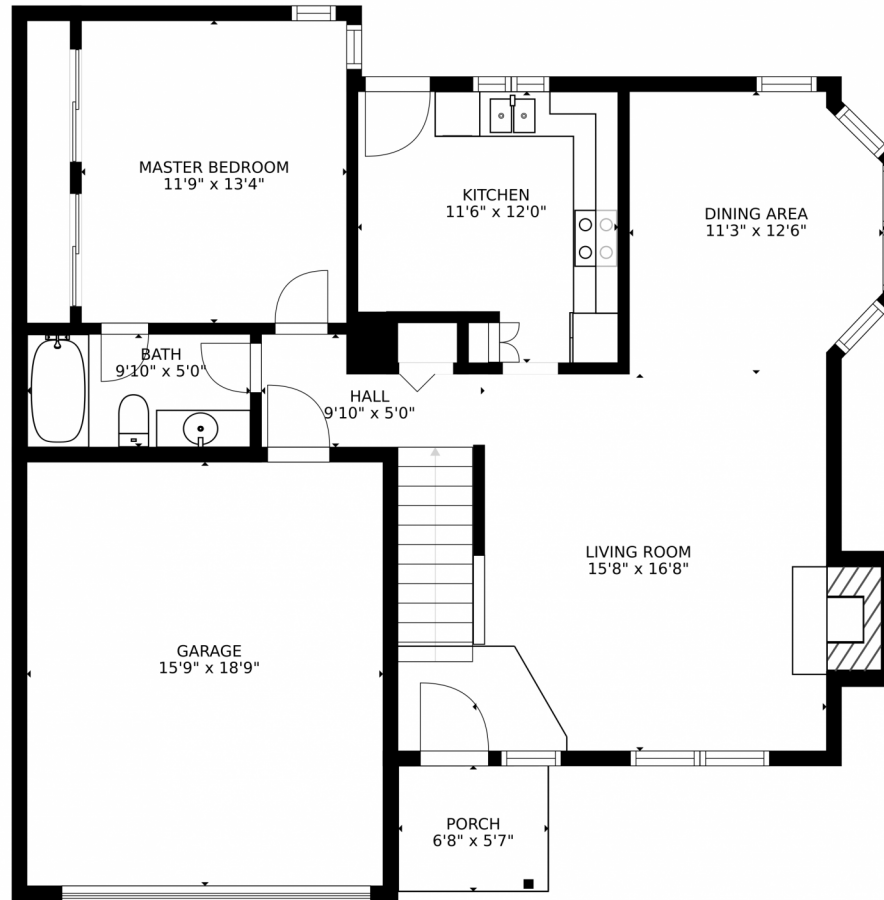

846 East 132nd Drive, Thornton, CO 80241 – Main Level

SIZES AND DIMENSIONS ARE APPROXIMATE, ACTUAL MAY VARY.

Disclaimer: Sizes and Dimensions are Approximate, Actual May Vary.

Janine Ruscetta
720-722-4175
jruscetta@kw.com