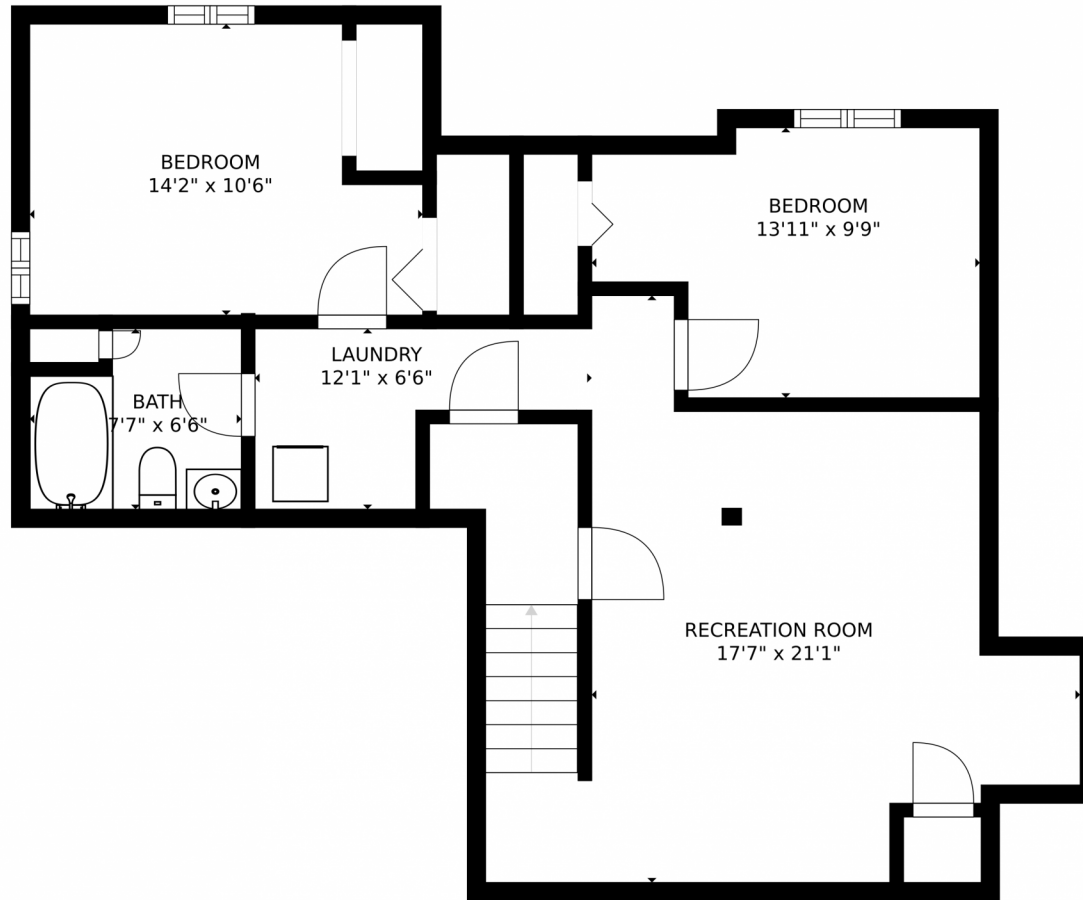

846 East 132nd Drive, Thornton, CO 80241 – Lower Level

SIZES AND DIMENSIONS ARE APPROXIMATE, ACTUAL MAY VARY.

Disclaimer: Sizes and Dimensions are Approximate, Actual May Vary.

Janine Ruscetta
720-722-4175
jruscetta@kw.com