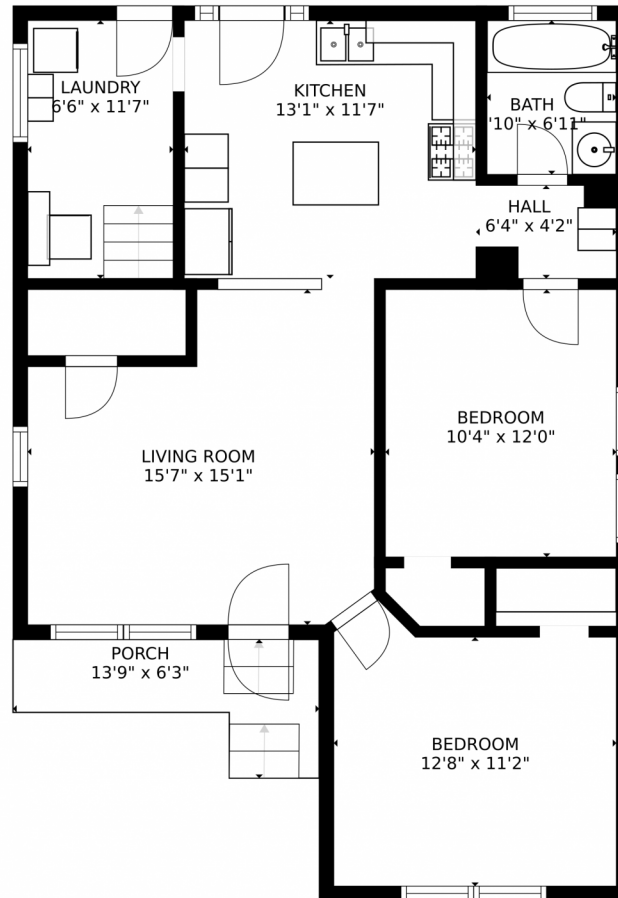

Single Family

2000 SQFT

Jennifer Lee
303-456-5227
navigatingcolorado@gmail.com
<https://jenniferguidescolorado.kw.com/>

Scan code
for more
property
details

1338 West Alaska Place, Denver, CO 80223 – Lower Level

SIZES AND DIMENSIONS ARE APPROXIMATE, ACTUAL MAY VARY.

Disclaimer: Sizes and Dimensions are Approximate, Actual May Vary.

Jennifer Lee
303-456-5227
navigatingcolorado@gmail.com
<https://jenniferguidescolorado.kw.com/>

1338 West Alaska Place, Denver, CO 80223 – Main Level

SIZES AND DIMENSIONS ARE APPROXIMATE, ACTUAL MAY VARY.

Disclaimer: Sizes and Dimensions are Approximate, Actual May Vary.

Jennifer Lee
303-456-5227
navigatingcolorado@gmail.com
<https://jenniferguidescolorado.kw.com/>

1338 West Alaska Place, Denver, CO 80223 – All Floors

SIZES AND DIMENSIONS ARE APPROXIMATE, ACTUAL MAY VARY.

Disclaimer: Sizes and Dimensions are Approximate, Actual May Vary.

Jennifer Lee
303-456-5227
navigatingcolorado@gmail.com
<https://jenniferguidescolorado.kw.com/>