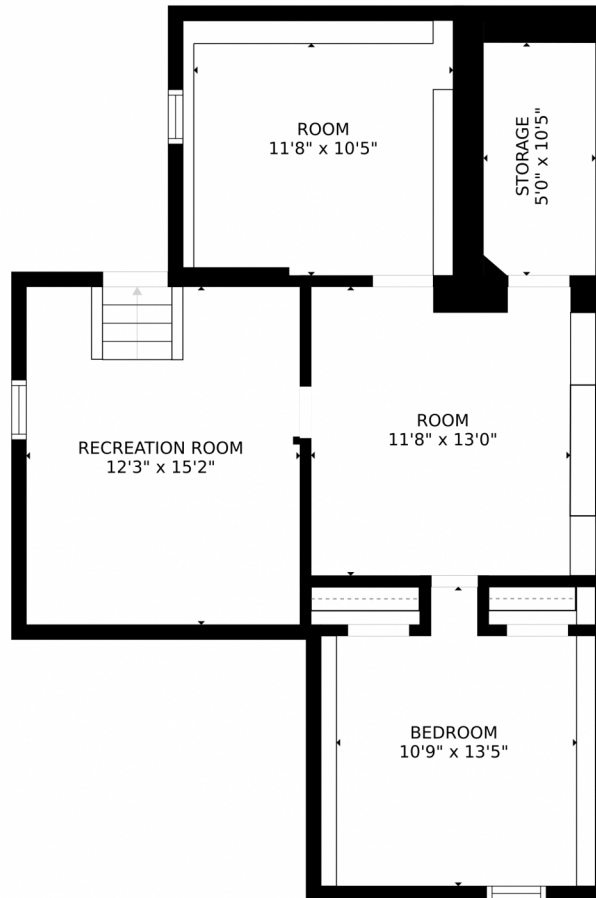

Single Family

2000 SQFT

Jennifer Lee
303-456-5227
navigatingcolorado@gmail.com
<https://jenniferguidescolorado.kw.com/>

Scan code
for more
property
details

1338 West Alaska Place, Denver, CO 80223 – Lower Level

SIZES AND DIMENSIONS ARE APPROXIMATE, ACTUAL MAY VARY.

Disclaimer: Sizes and Dimensions are Approximate, Actual May Vary.

Jennifer Lee
303-456-5227
navigatingcolorado@gmail.com
<https://jenniferguidescolorado.kw.com/>

1338 West Alaska Place, Denver, CO 80223 – Main Level

SIZES AND DIMENSIONS ARE APPROXIMATE, ACTUAL MAY VARY.

Disclaimer: Sizes and Dimensions are Approximate, Actual May Vary.

Jennifer Lee
303-456-5227
navigatingcolorado@gmail.com
<https://jenniferguidescolorado.kw.com/>