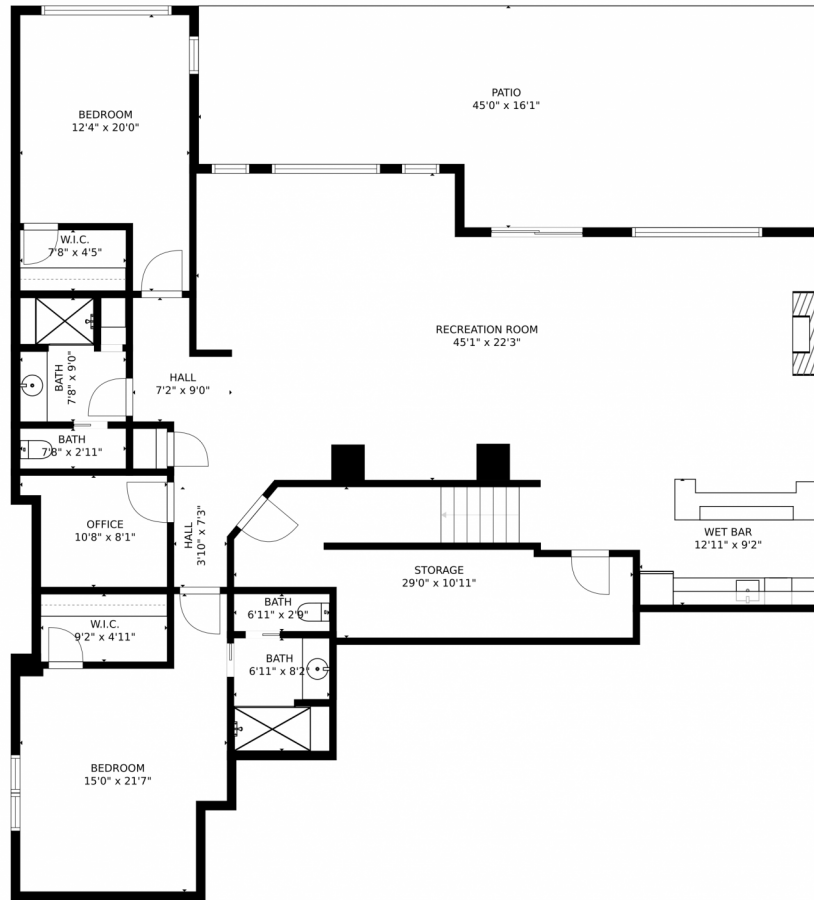

3793 Bridle Ridge Court
Severance, CO 80524

Single Family

5060 SQFT

Leigh Ann Mitchell
303-437-6197
leighann316@msn.com

Scan code
for more
property
details

3793 Bridle Ridge Court, Severance, CO 80524 – Lower Level

SIZES AND DIMENSIONS ARE APPROXIMATE, ACTUAL MAY VARY.

Disclaimer: Sizes and Dimensions are Approximate, Actual May Vary.

Leigh Ann Mitchell
303-437-6197
leighann316@msn.com

3793 Bridle Ridge Court, Severance, CO 80524 – Main Level

SIZES AND DIMENSIONS ARE APPROXIMATE, ACTUAL MAY VARY.

Disclaimer: Sizes and Dimensions are Approximate, Actual May Vary.

Leigh Ann Mitchell
303-437-6197
leighann316@msn.com

3793 Bridle Ridge Court, Severance, CO 80524 – All Floors