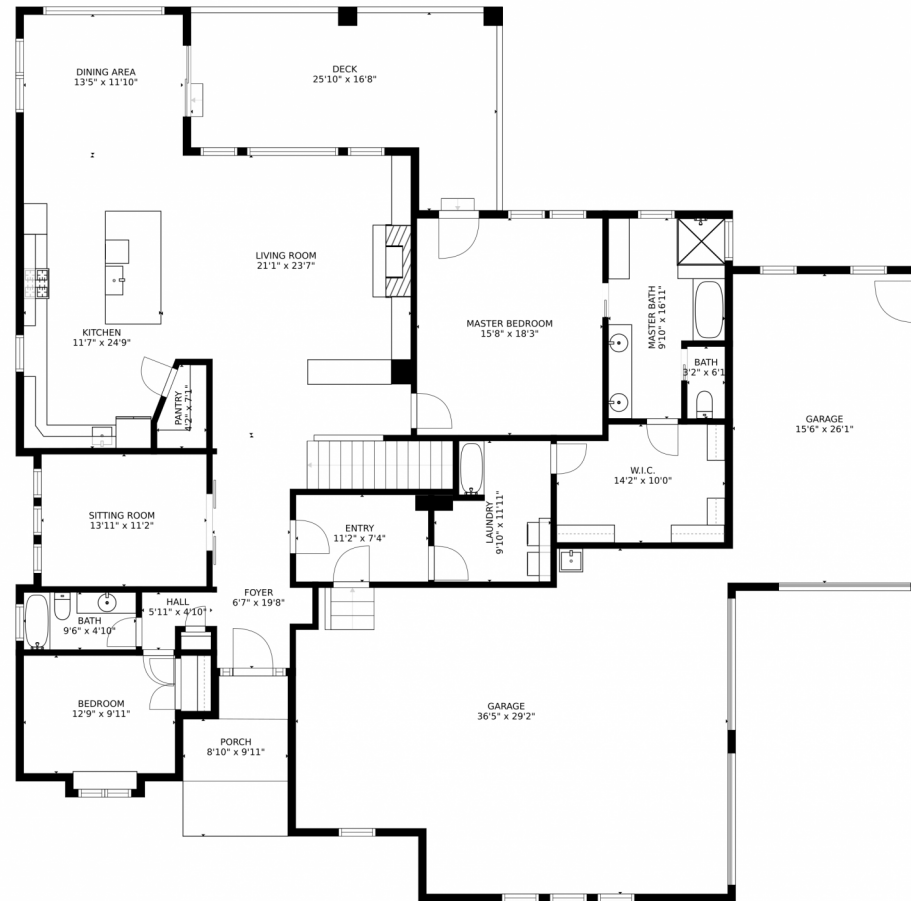

3793 Bridle Ridge Court
Severance, CO 80524

Single Family

5060 SQFT

Leigh Ann Mitchell
303-437-6197
leighann316@msn.com

Scan code
for more
property
details

3793 Bridle Ridge Court, Severance, CO 80524 – Lower Level

SIZES AND DIMENSIONS ARE APPROXIMATE, ACTUAL MAY VARY.

Disclaimer: Sizes and Dimensions are Approximate, Actual May Vary.

Leigh Ann Mitchell
303-437-6197
leighann316@msn.com

3793 Bridle Ridge Court, Severance, CO 80524 – Main Level

SIZES AND DIMENSIONS ARE APPROXIMATE, ACTUAL MAY VARY.

Disclaimer: Sizes and Dimensions are Approximate, Actual May Vary.

Leigh Ann Mitchell
303-437-6197
leighann316@msn.com

3793 Bridle Ridge Court, Severance, CO 80524 – All Floors