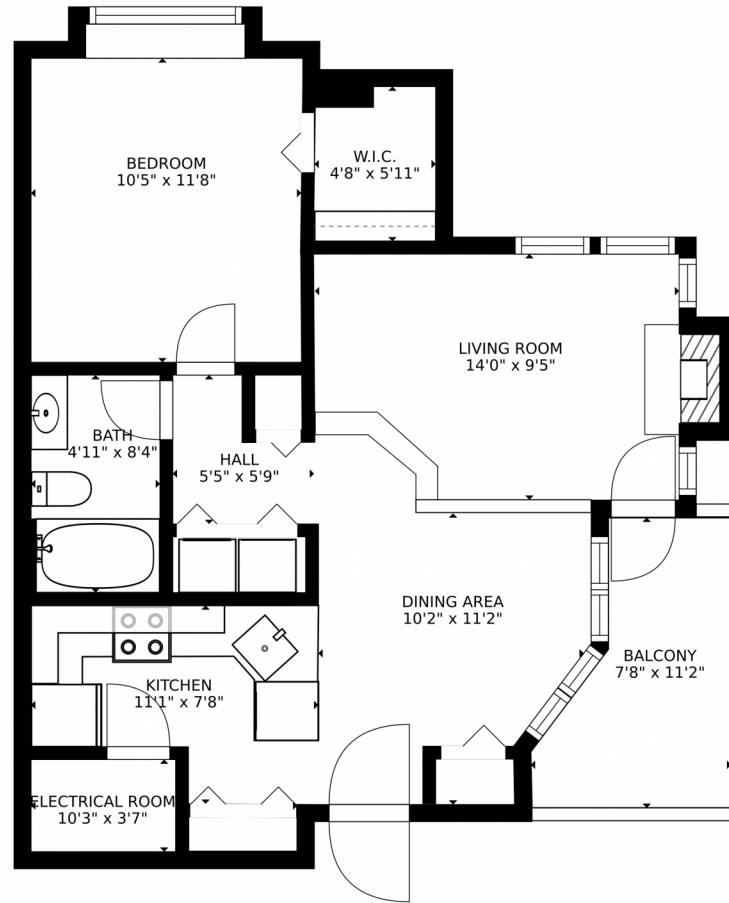

Condominium

678 SQFT

**Nicole Paladini**  
480-370-1111  
nicole.paladini@kw.com

Scan code  
for more  
property  
details

# 4760 South Wadsworth Boulevard, Denver, CO 80123 – Floorplan (Dimensions)

SIZES AND DIMENSIONS ARE APPROXIMATE, ACTUAL MAY VARY.

Disclaimer: Sizes and Dimensions are Approximate, Actual May Vary.

**Nicole Paladini**  
480-370-1111  
nicole.paladini@kw.com