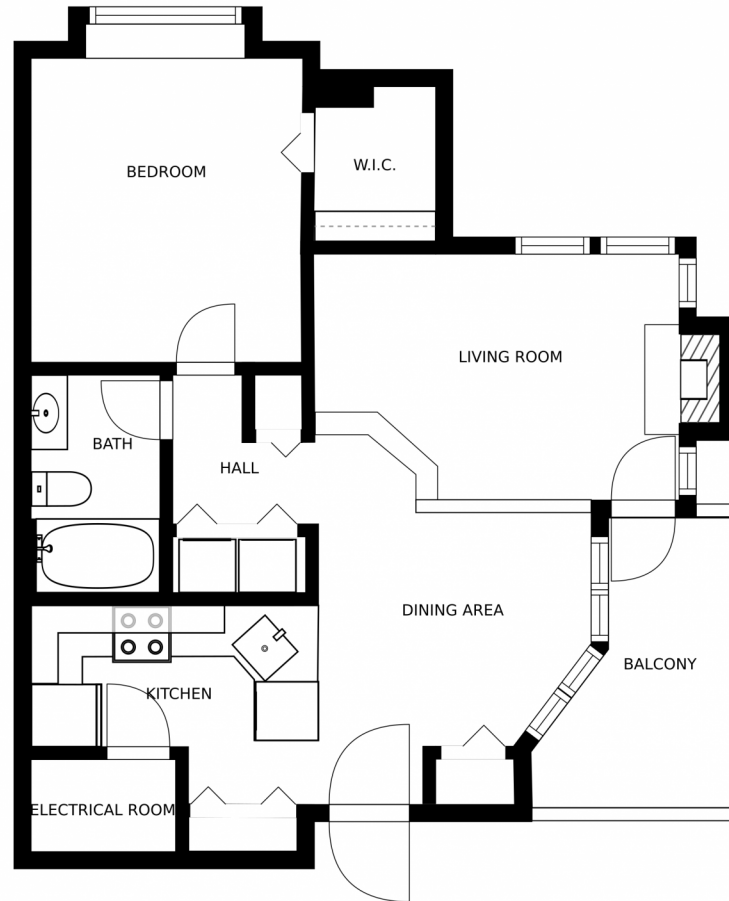

4760 South Wadsworth Boulevard, Denver, CO 80123 – Floorplan

SIZES AND DIMENSIONS ARE APPROXIMATE, ACTUAL MAY VARY.

Disclaimer: Sizes and Dimensions are Approximate, Actual May Vary.

Nicole Paladini
480-370-1111
nicole.paladini@kw.com