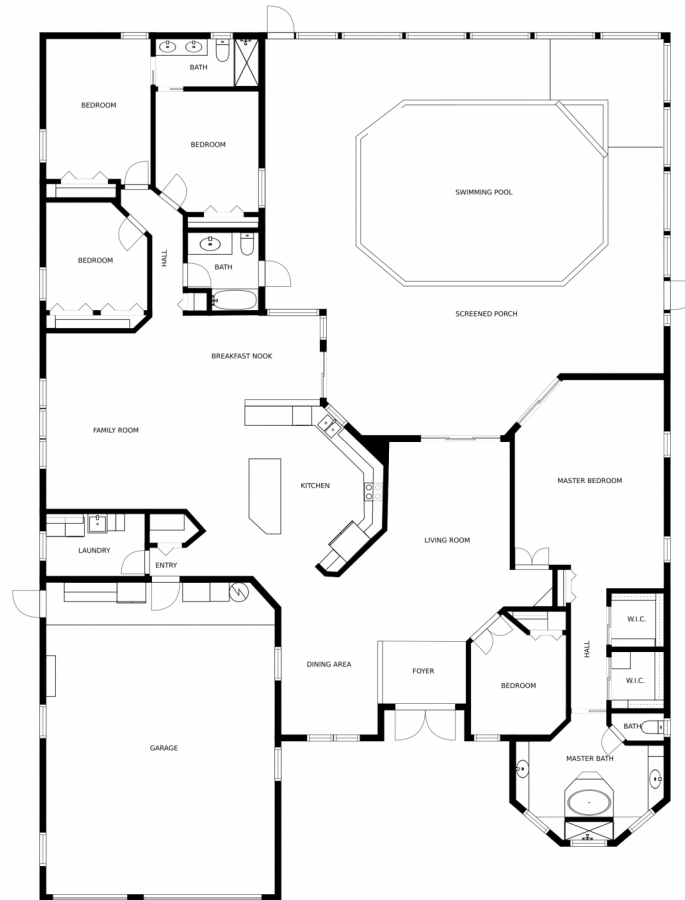

Claudio & Robyn Petasne
954-260-5570
ClaudioTheRealtor@gmail.com
<http://www.gatehousehomesellers.com>

Scan code
for more
property
details

SIZES AND DIMENSIONS ARE APPROXIMATE, ACTUAL MAY VARY.

Disclaimer: Sizes and Dimensions are Approximate, Actual May Vary.