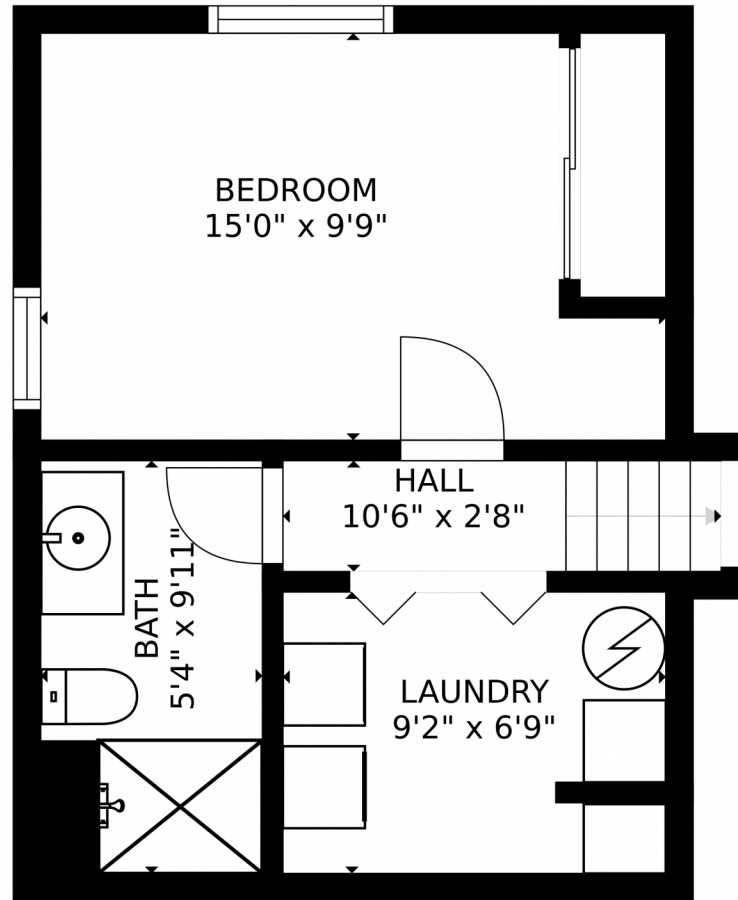

10562 Clermont Way  
Thornton, CO 80233

Single Family

1596 SQFT

**Cathy Burr**  
303-887-2800  
cathyburr@remax.net

Scan code  
for more  
property  
details

SIZES AND DIMENSIONS ARE APPROXIMATE, ACTUAL MAY VARY.

Disclaimer: Sizes and Dimensions are Approximate, Actual May Vary.

**Cathy Burr**  
303-887-2800  
cathyburr@remax.net

10562 Clermont Way, Thornton, CO 80233 – Main Floor

SIZES AND DIMENSIONS ARE APPROXIMATE, ACTUAL MAY VARY.