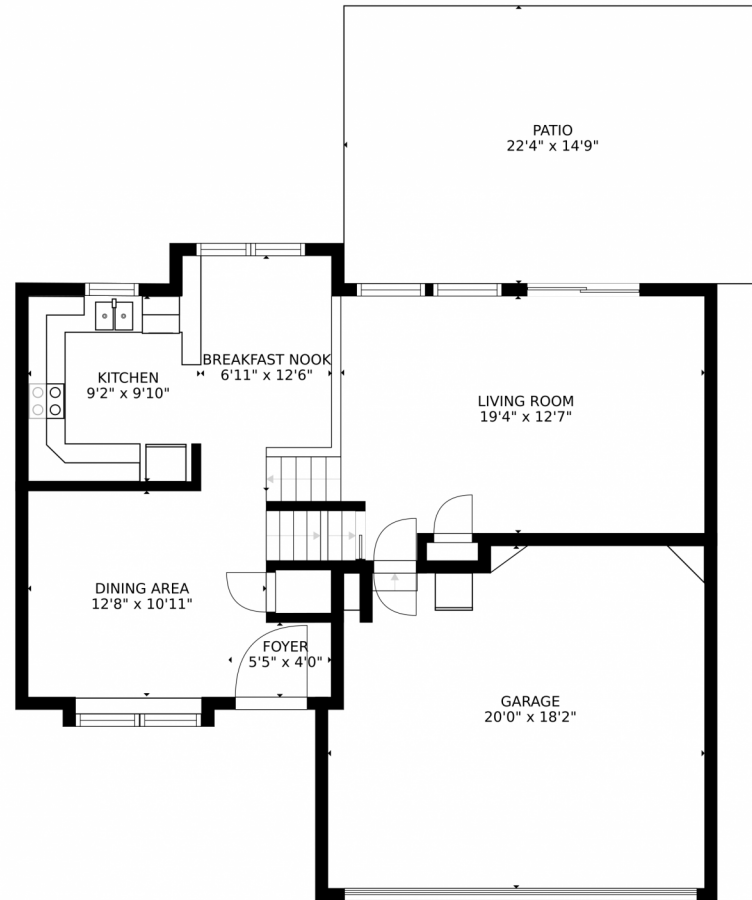

10562 Clermont Way  
Thornton, CO 80233

Single Family

1596 SQFT

**Cathy Burr**  
303-887-2800  
cathyburr@remax.net

Scan code  
for more  
property  
details

SIZES AND DIMENSIONS ARE APPROXIMATE, ACTUAL MAY VARY.

Disclaimer: Sizes and Dimensions are Approximate, Actual May Vary.

**Cathy Burr**  
303-887-2800  
cathyburr@remax.net

10562 Clermont Way, Thornton, CO 80233 – Main Floor

SIZES AND DIMENSIONS ARE APPROXIMATE, ACTUAL MAY VARY.