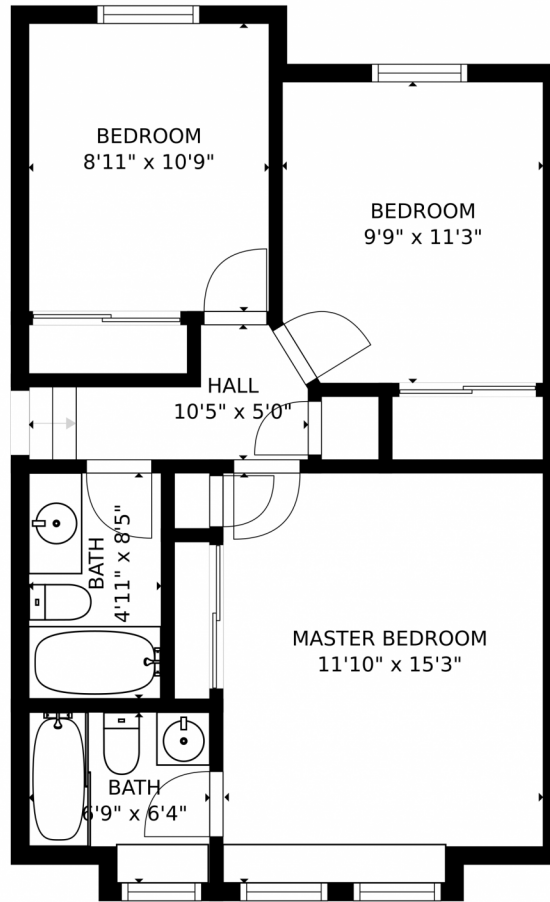

10562 Clermont Way  
Thornton, CO 80233

Single Family

1596 SQFT

**Cathy Burr**  
303-887-2800  
cathyburr@remax.net

Scan code  
for more  
property  
details

SIZES AND DIMENSIONS ARE APPROXIMATE, ACTUAL MAY VARY.

Disclaimer: Sizes and Dimensions are Approximate, Actual May Vary.

**Cathy Burr**  
303-887-2800  
cathyburr@remax.net

10562 Clermont Way, Thornton, CO 80233 – Main Floor

SIZES AND DIMENSIONS ARE APPROXIMATE, ACTUAL MAY VARY.

Disclaimer: Sizes and Dimensions are Approximate, Actual May Vary.

**Cathy Burr**  
303-887-2800  
cathyburr@remax.net

SIZES AND DIMENSIONS ARE APPROXIMATE, ACTUAL MAY VARY.

Disclaimer: Sizes and Dimensions are Approximate, Actual May Vary.