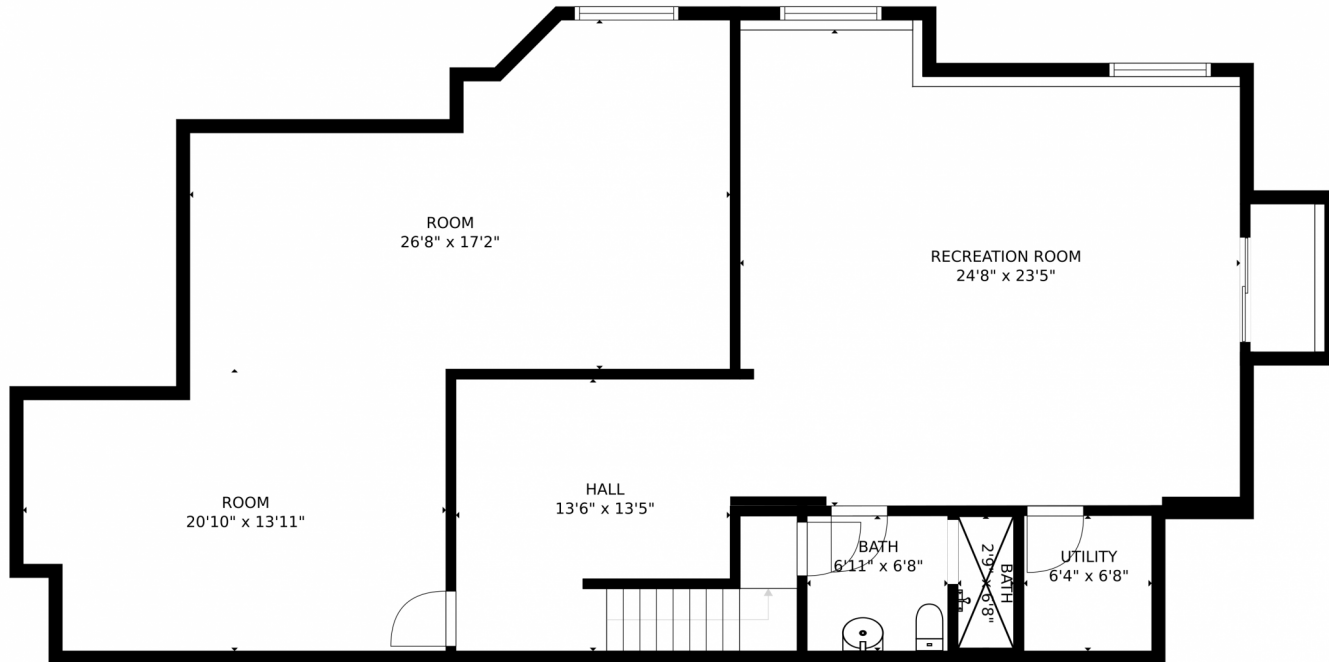

31401 Island Drive, Evergreen, CO 80439 – Basement

SIZES AND DIMENSIONS ARE APPROXIMATE, ACTUAL MAY VARY.

Disclaimer: Sizes and Dimensions are Approximate, Actual May Vary.

Peg Schroeder
303-885-4404
peg@tuppersteam.com