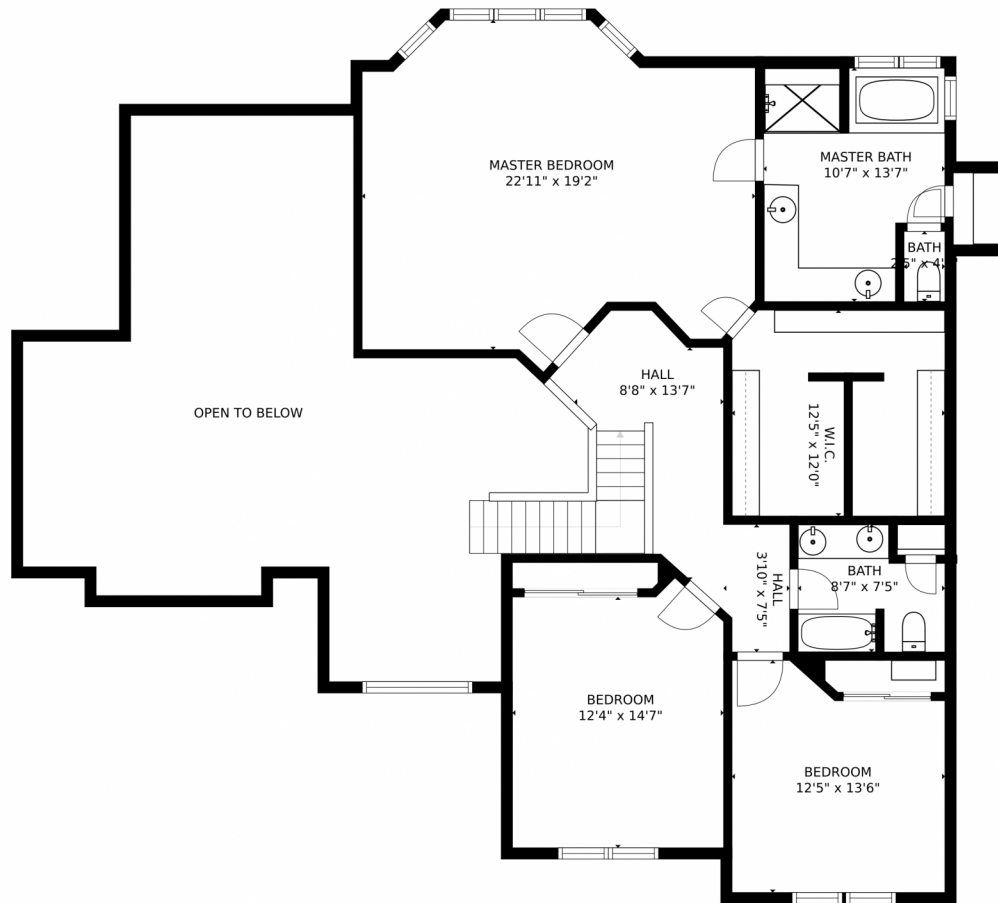

Scan code
for more
property
details

SIZES AND DIMENSIONS ARE APPROXIMATE, ACTUAL MAY VARY.

Disclaimer: Sizes and Dimensions are Approximate, Actual May Vary.

Peg Schroeder
303-885-4404
peg@tuppersteam.com

Scan code
for more
property
details

31401 Island Drive, Evergreen, CO 80439 – 2nd Level

SIZES AND DIMENSIONS ARE APPROXIMATE, ACTUAL MAY VARY.

Disclaimer: Sizes and Dimensions are Approximate, Actual May Vary.