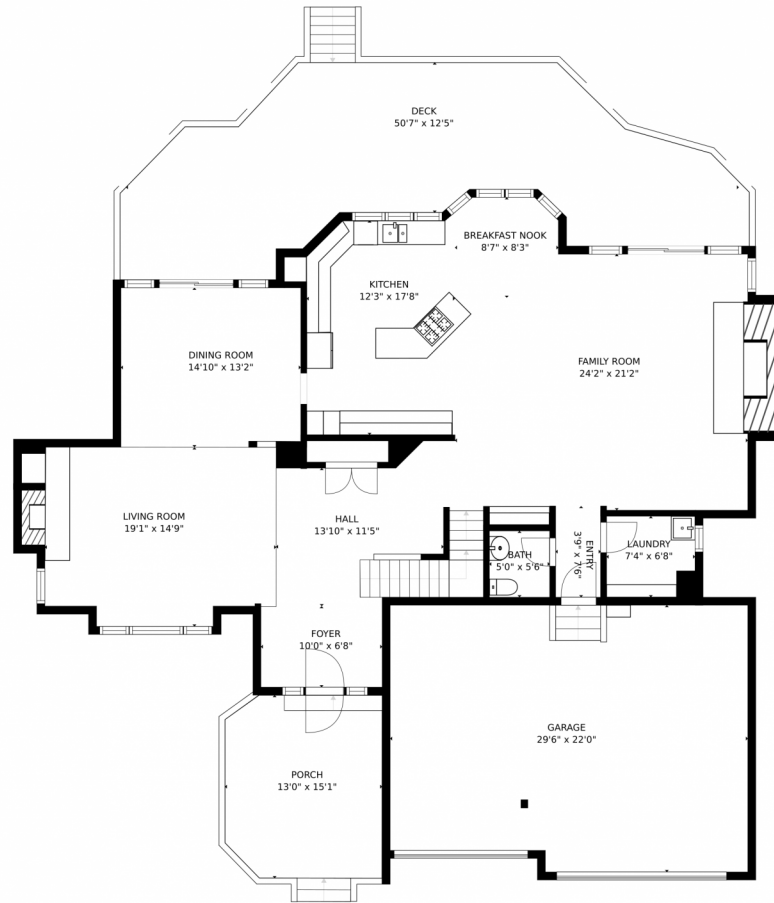

Single Family

5112 SQFT

3 Beds

4/1 Baths

3 Car

PROPERTY DETAILS

Located in The Prestigious Island at Hiwan

Peg Schroeder
303-885-4404
peg@tuppersteam.com

Scan code
for more
property
details

SIZES AND DIMENSIONS ARE APPROXIMATE, ACTUAL MAY VARY.

Disclaimer: Sizes and Dimensions are Approximate, Actual May Vary.

Peg Schroeder
303-885-4404
peg@tuppersteam.com

Scan code
for more
property
details

31401 Island Drive, Evergreen, CO 80439 – 2nd Level

SIZES AND DIMENSIONS ARE APPROXIMATE, ACTUAL MAY VARY.

Disclaimer: Sizes and Dimensions are Approximate, Actual May Vary.