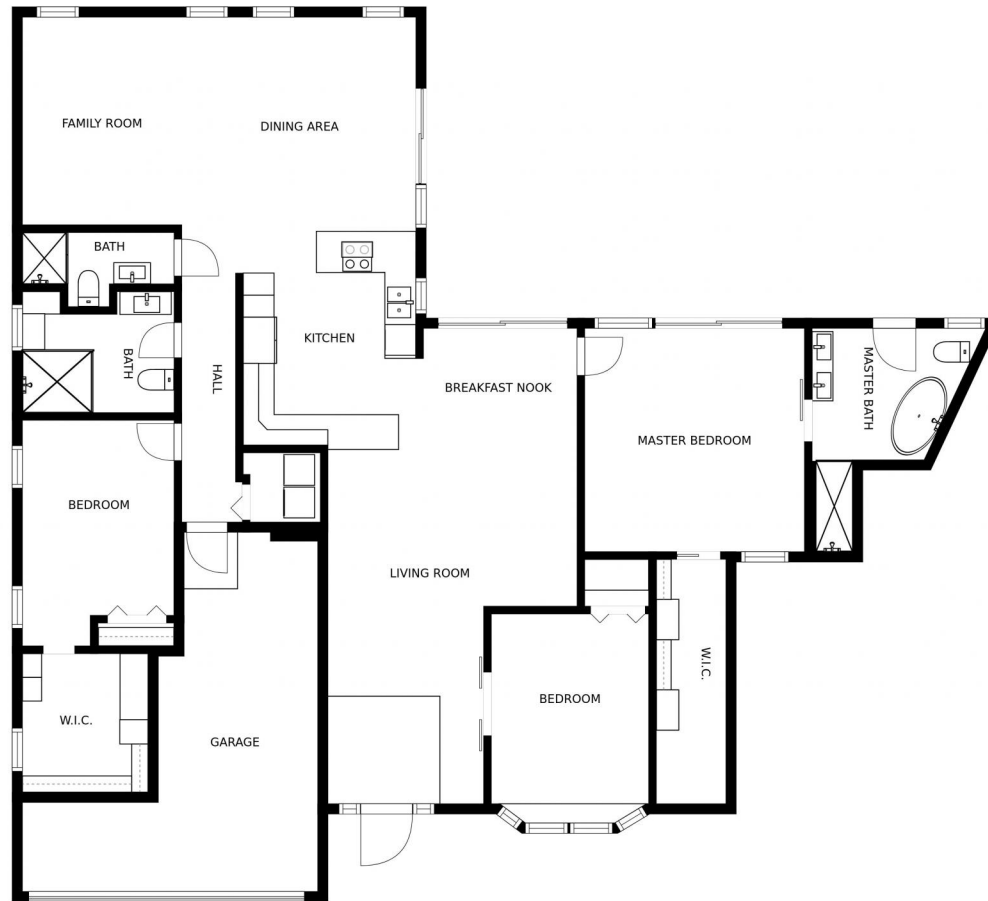

Rachael Barach
954-815-1418
rachael@rachaelbarach.com
<https://www.therachaelbarachgroup.com/>

670 SE 7th Ave, Pompano Beach, FL 33060 – Floorplan

SIZES AND DIMENSIONS ARE APPROXIMATE, ACTUAL MAY VARY.

Disclaimer: Sizes and Dimensions are Approximate, Actual May Vary.