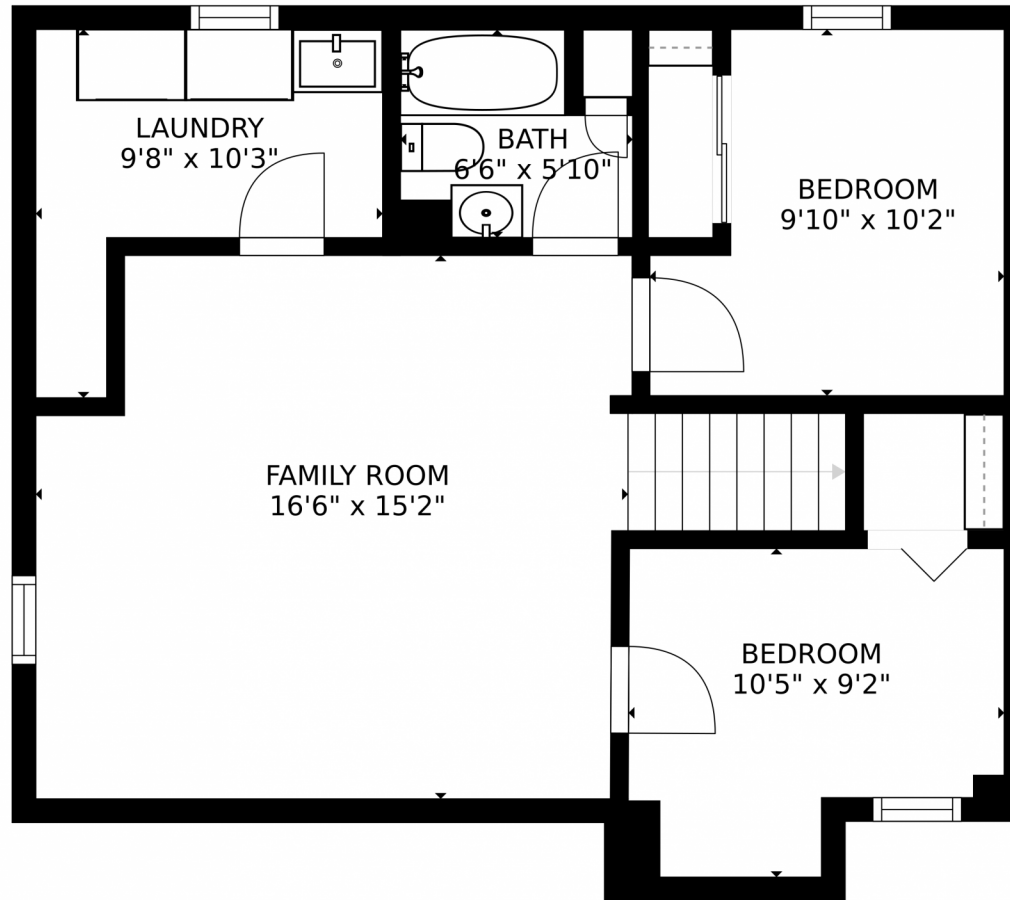

Single Family

1509 SQFT

Kristina Davis
303-870-8142
kristina@dreamsbydavis.com

Scan code
for more
property
details

SIZES AND DIMENSIONS ARE APPROXIMATE, ACTUAL MAY VARY.

Disclaimer: Sizes and Dimensions are Approximate, Actual May Vary.

Kristina Davis
303-870-8142
kristina@dreamsbyskdavis.com

Scan code
for more
property
details

2345 Oneida Street, Denver, CO 80207 – Lower Level

SIZES AND DIMENSIONS ARE APPROXIMATE, ACTUAL MAY VARY.

Disclaimer: Sizes and Dimensions are Approximate, Actual May Vary.

Kristina Davis
303-870-8142
kristina@dreamsbydavis.com

2345 Oneida Street, Denver, CO 80207 – All Levels

SIZES AND DIMENSIONS ARE APPROXIMATE, ACTUAL MAY VARY.

Disclaimer: Sizes and Dimensions are Approximate, Actual May Vary.