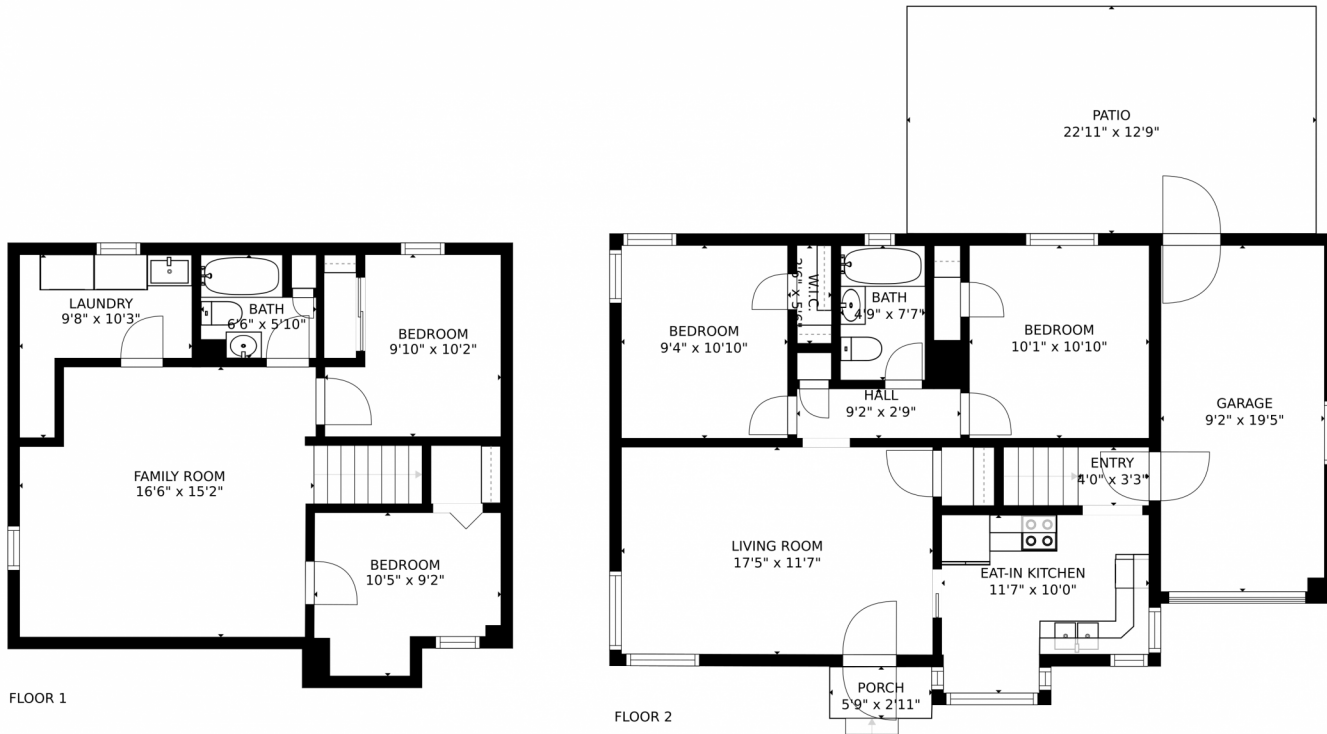

Single Family

1509 SQFT

Kristina Davis
303-870-8142
kristina@dreamsbydavis.com

Scan code
for more
property
details

SIZES AND DIMENSIONS ARE APPROXIMATE, ACTUAL MAY VARY.

Disclaimer: Sizes and Dimensions are Approximate, Actual May Vary.

Kristina Davis
303-870-8142
kristina@dreamsbyskdavis.com

Scan code
for more
property
details

2345 Oneida Street, Denver, CO 80207 – Lower Level

SIZES AND DIMENSIONS ARE APPROXIMATE, ACTUAL MAY VARY.

Disclaimer: Sizes and Dimensions are Approximate, Actual May Vary.

Kristina Davis
303-870-8142
kristina@dreamsbydavis.com

2345 Oneida Street, Denver, CO 80207 – All Levels

SIZES AND DIMENSIONS ARE APPROXIMATE, ACTUAL MAY VARY.

Disclaimer: Sizes and Dimensions are Approximate, Actual May Vary.