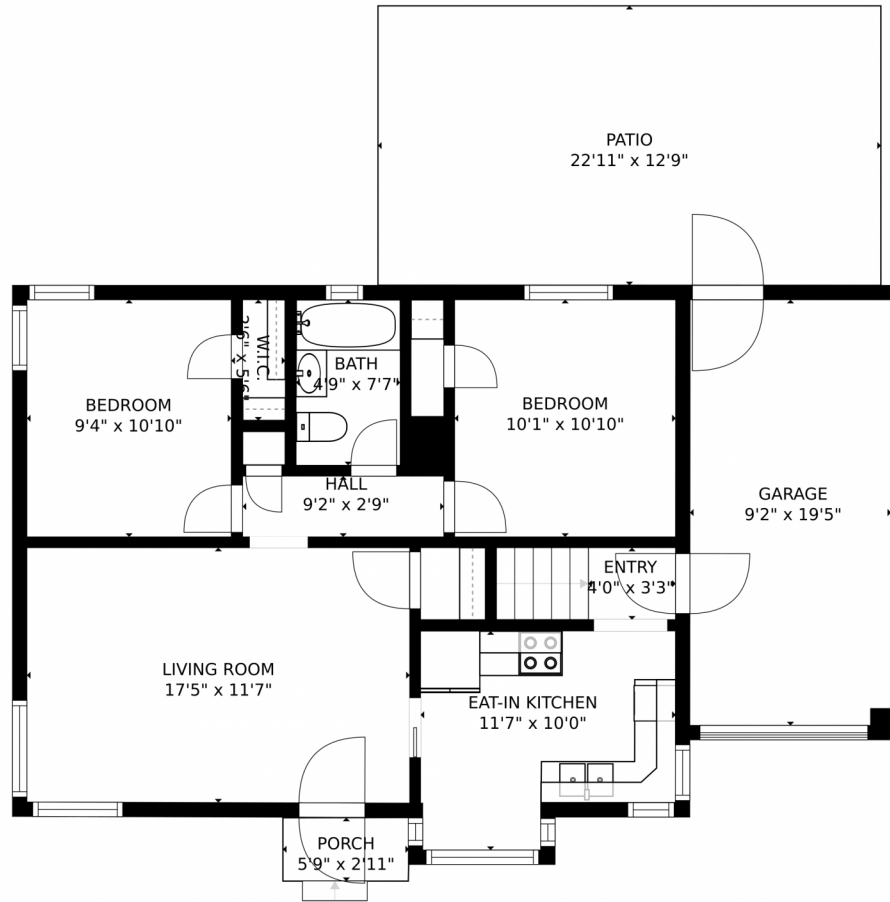

Single Family

1509 SQFT

Kristina Davis
303-870-8142
kristina@dreamsbydavis.com

Scan code
for more
property
details

SIZES AND DIMENSIONS ARE APPROXIMATE, ACTUAL MAY VARY.

Disclaimer: Sizes and Dimensions are Approximate, Actual May Vary.

Kristina Davis
303-870-8142
kristina@dreamsbyskdavis.com

Scan code
for more
property
details

2345 Oneida Street, Denver, CO 80207 – Lower Level

SIZES AND DIMENSIONS ARE APPROXIMATE, ACTUAL MAY VARY.

Disclaimer: Sizes and Dimensions are Approximate, Actual May Vary.