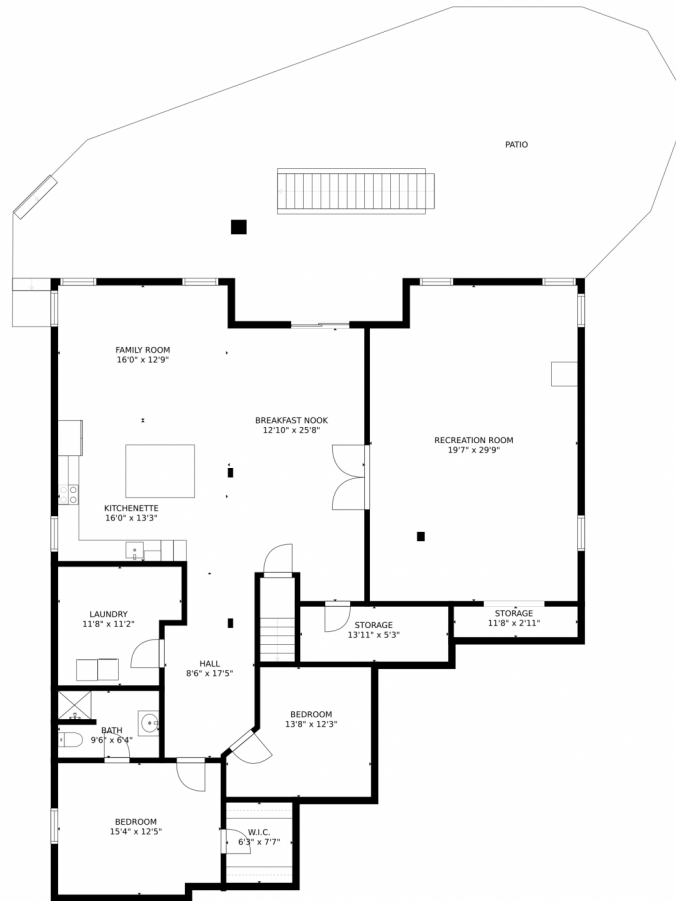

13601 Clermont Court
Thornton, CO 80602

Shawna Mosqueda
951-531-3422
Metawunny1@aol.com

13601 Clermont Court, Thornton, CO 80602 – Main

SIZES AND DIMENSIONS ARE APPROXIMATE, ACTUAL MAY VARY.

Disclaimer: Sizes and Dimensions are Approximate, Actual May Vary.

Shawna Mosqueda
951-531-3422
Metawwny1@aol.com

13601 Clermont Court, Thornton, CO 80602 – Lower Level

SIZES AND DIMENSIONS ARE APPROXIMATE, ACTUAL MAY VARY.

Disclaimer: Sizes and Dimensions are Approximate, Actual May Vary.