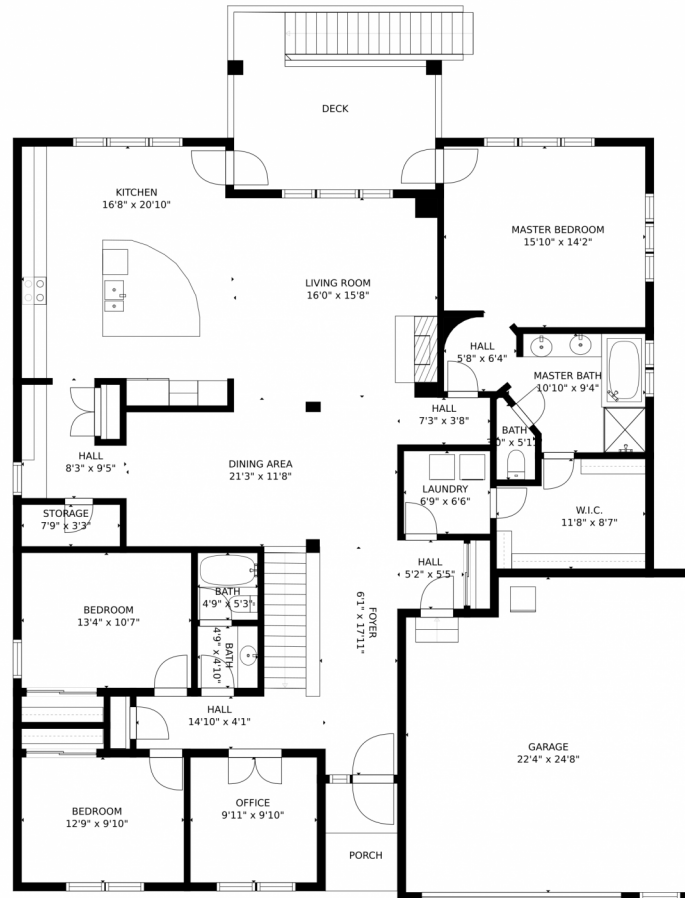

13601 Clermont Court
Thornton, CO 80602

Shawna Mosqueda
951-531-3422
Metawunny1@aol.com

13601 Clermont Court, Thornton, CO 80602 – Main

SIZES AND DIMENSIONS ARE APPROXIMATE, ACTUAL MAY VARY.

Disclaimer: Sizes and Dimensions are Approximate, Actual May Vary.

Shawna Mosqueda
951-531-3422
Metawwny1@aol.com

13601 Clermont Court, Thornton, CO 80602 – Lower Level

SIZES AND DIMENSIONS ARE APPROXIMATE, ACTUAL MAY VARY.

Disclaimer: Sizes and Dimensions are Approximate, Actual May Vary.