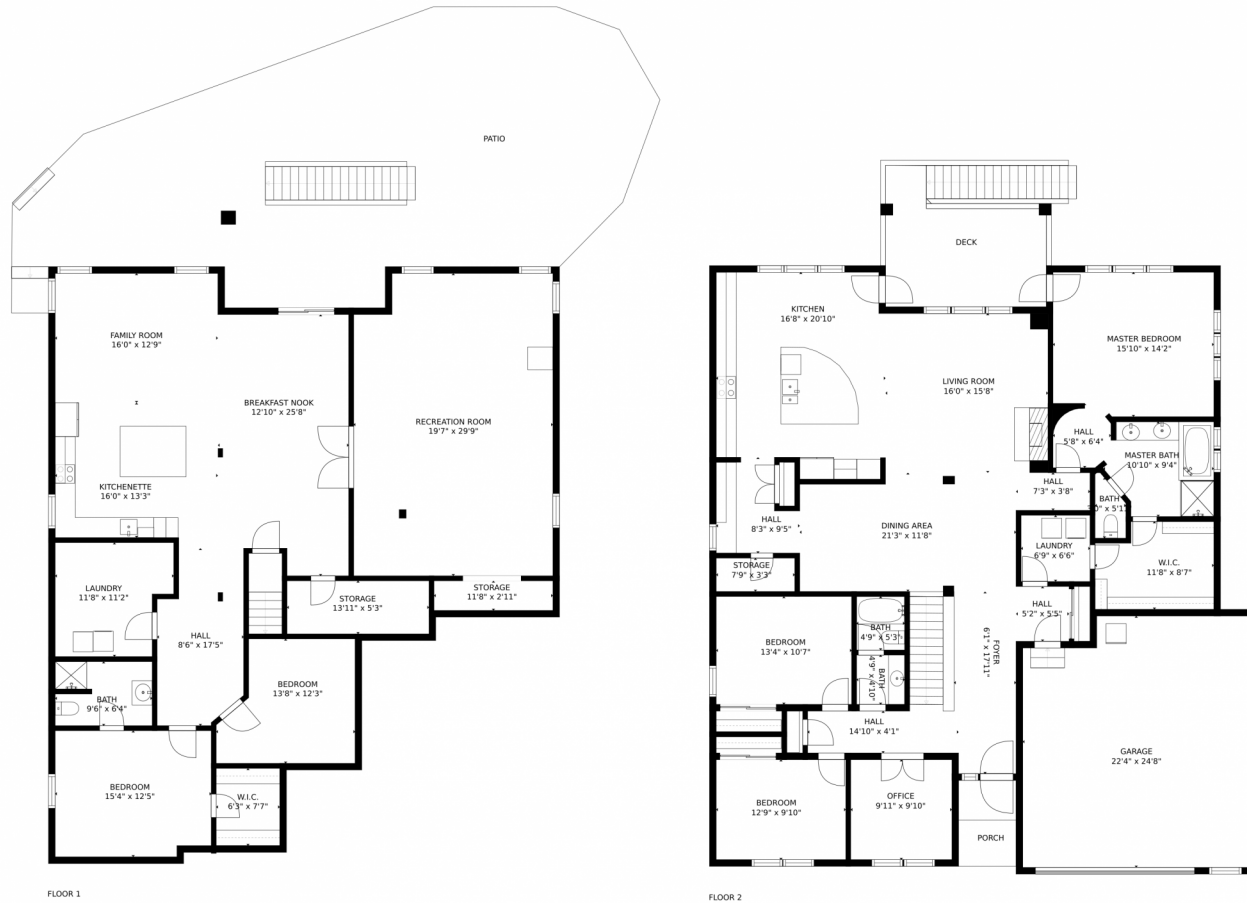

13601 Clermont Court, Thornton, CO 80602 – All Levels

SIZES AND DIMENSIONS ARE APPROXIMATE, ACTUAL MAY VARY.

Disclaimer: Sizes and Dimensions are Approximate, Actual May Vary.

Shawna Mosqueda
951-531-3422
Metawunny1@aol.com