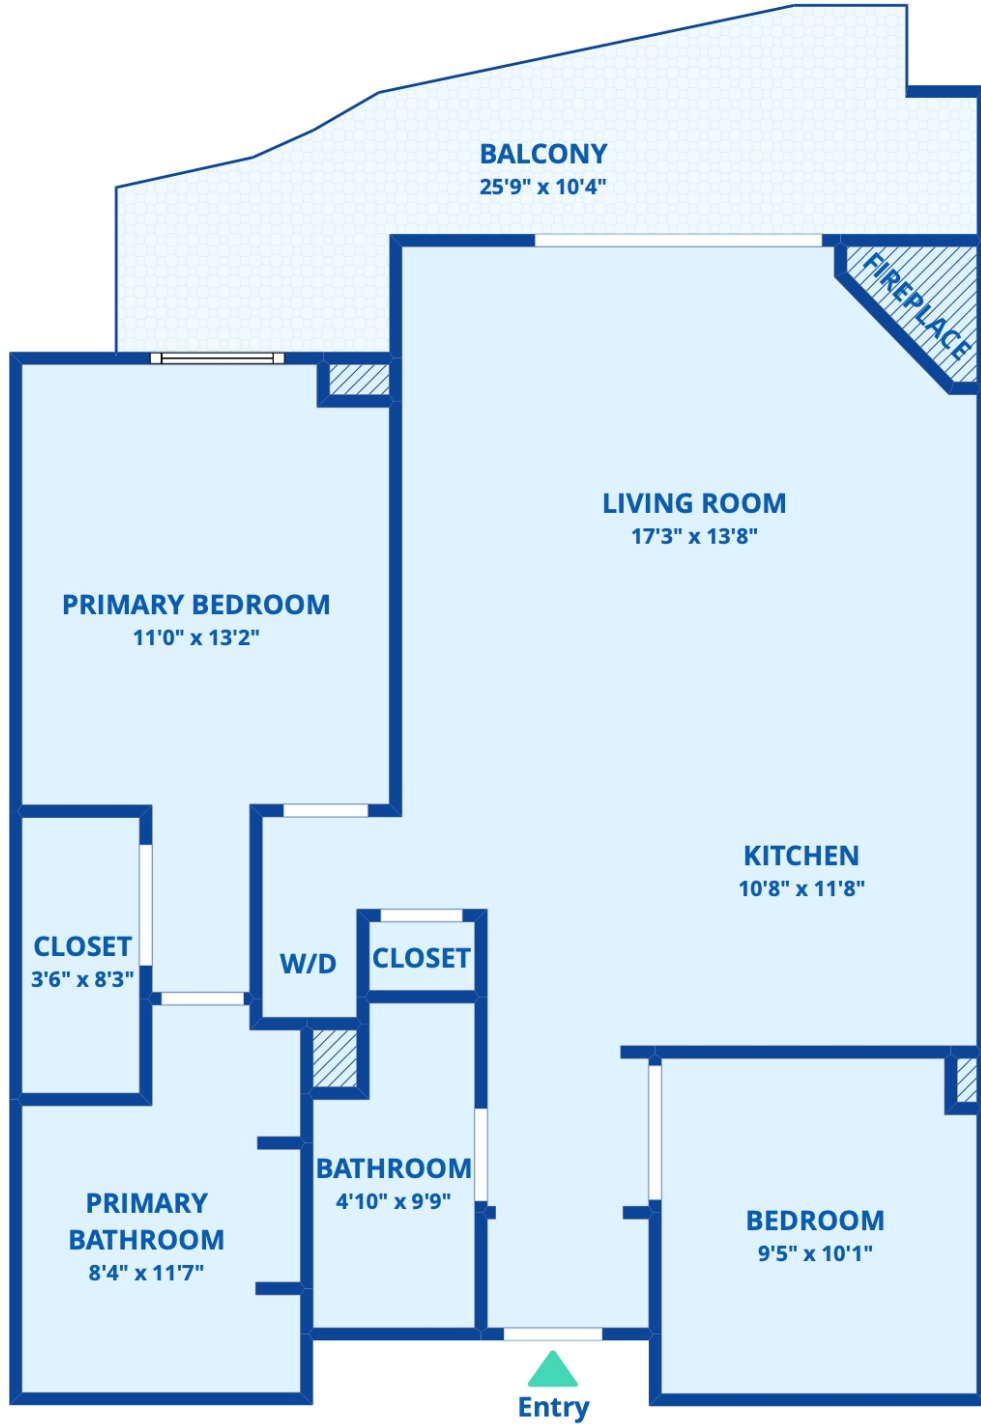

Condominium

900 SQFT

Taylor Haas

303-665-7368

taylorh@coloradorpm.com

<https://www.coloradorpm.com/available-rental-properties-denv>

Scan code
for more
property
details

All dimensions are approximate and subject to independent verification.