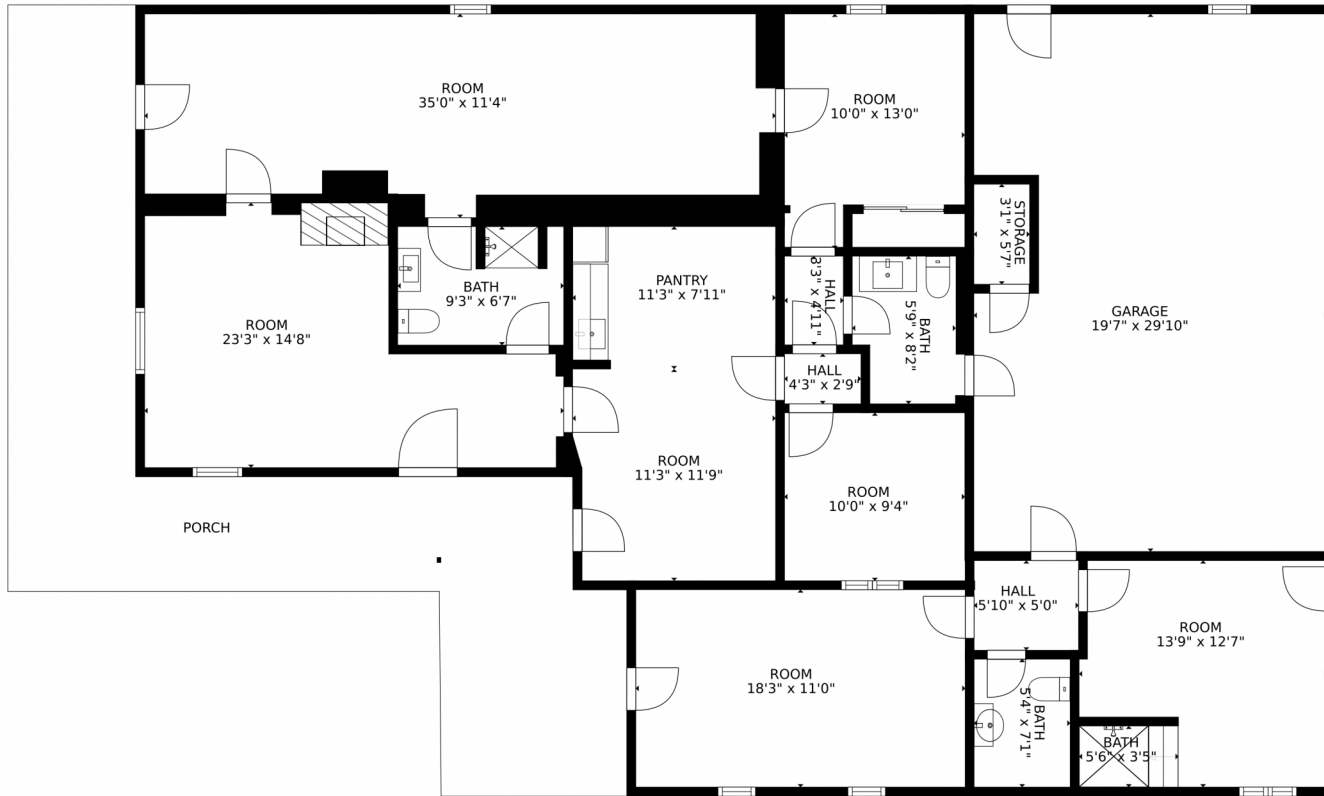

 Commercial

Jennifer Lee
303-456-5227
navigatingcolorado@gmail.com
<https://jenniferguidescolorado.kw.com/>

SIZES AND DIMENSIONS ARE APPROXIMATE, ACTUAL MAY VARY.

Disclaimer: Sizes and Dimensions are Approximate, Actual May Vary.