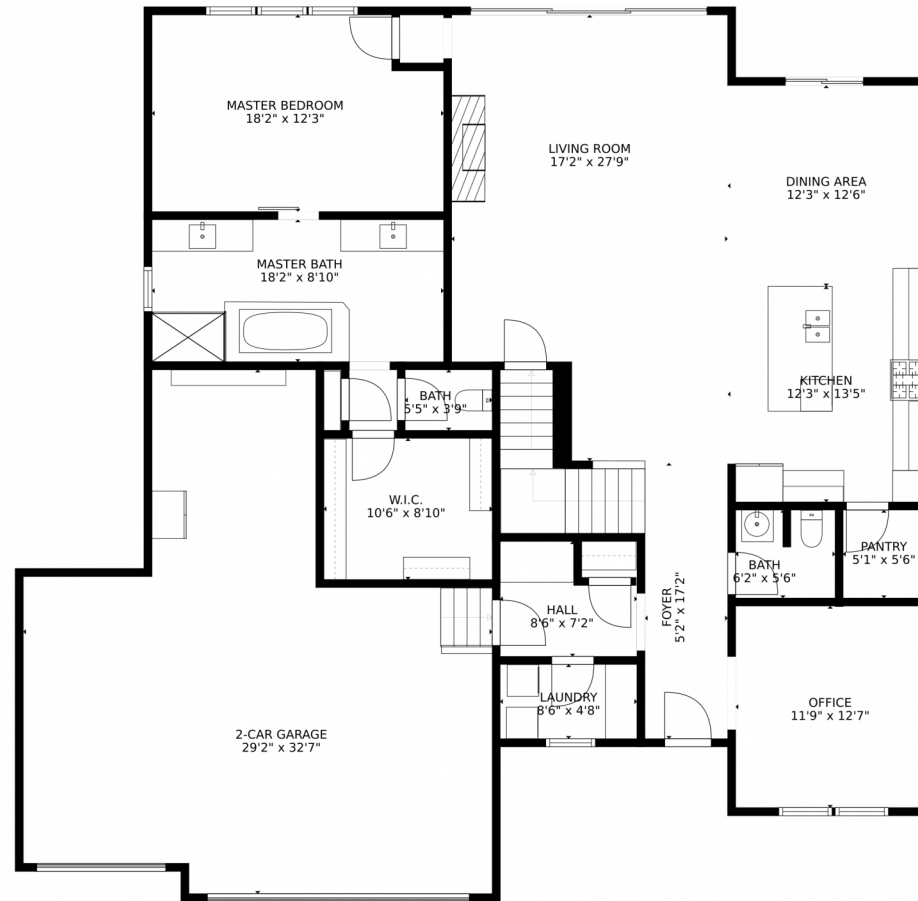

22323 East Mosey Circle  
Parker, CO 80138

Single Family

3200 SQFT

Chuck Davis  
303-918-8539  
usnret95@aol.com

Scan code  
for more  
property  
details

# 22323 East Mosey Circle, Parker, CO 80138 – Main Floor

SIZES AND DIMENSIONS ARE APPROXIMATE, ACTUAL MAY VARY.

Disclaimer: Sizes and Dimensions are Approximate, Actual May Vary.

Chuck Davis  
303-918-8539  
usnret95@aol.com