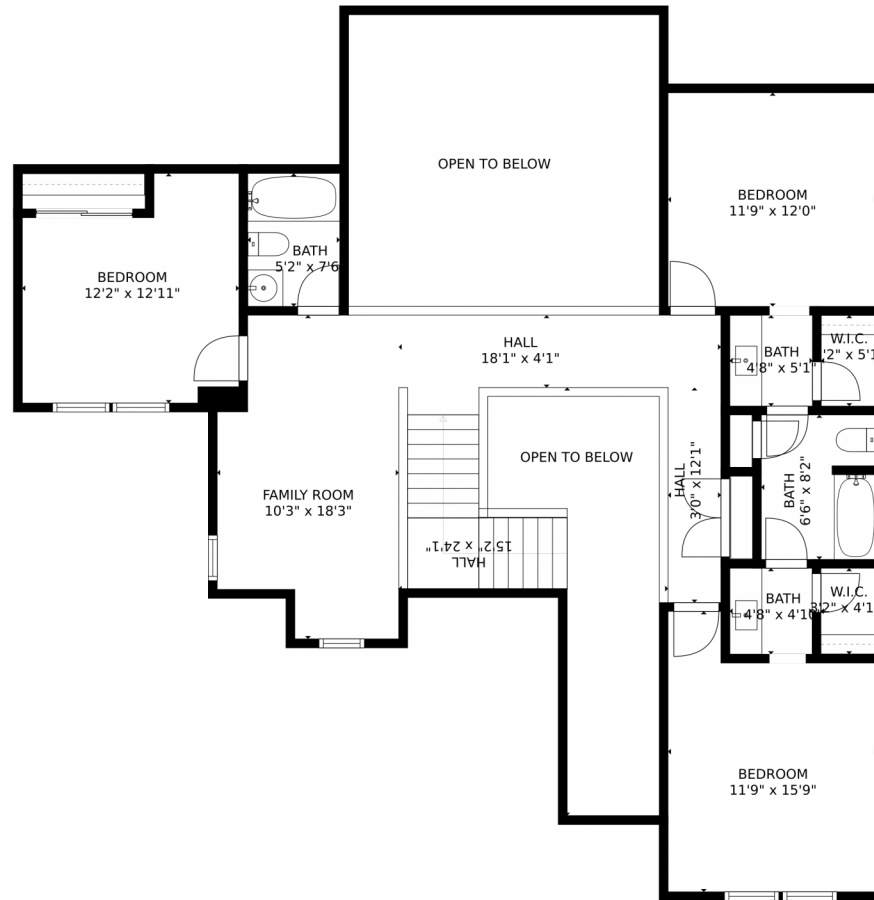

22323 East Mosey Circle, Parker, CO 80138 – Floor 2

SIZES AND DIMENSIONS ARE APPROXIMATE, ACTUAL MAY VARY.

Disclaimer: Sizes and Dimensions are Approximate, Actual May Vary.

Chuck Davis
303-918-8539
usnret95@aol.com