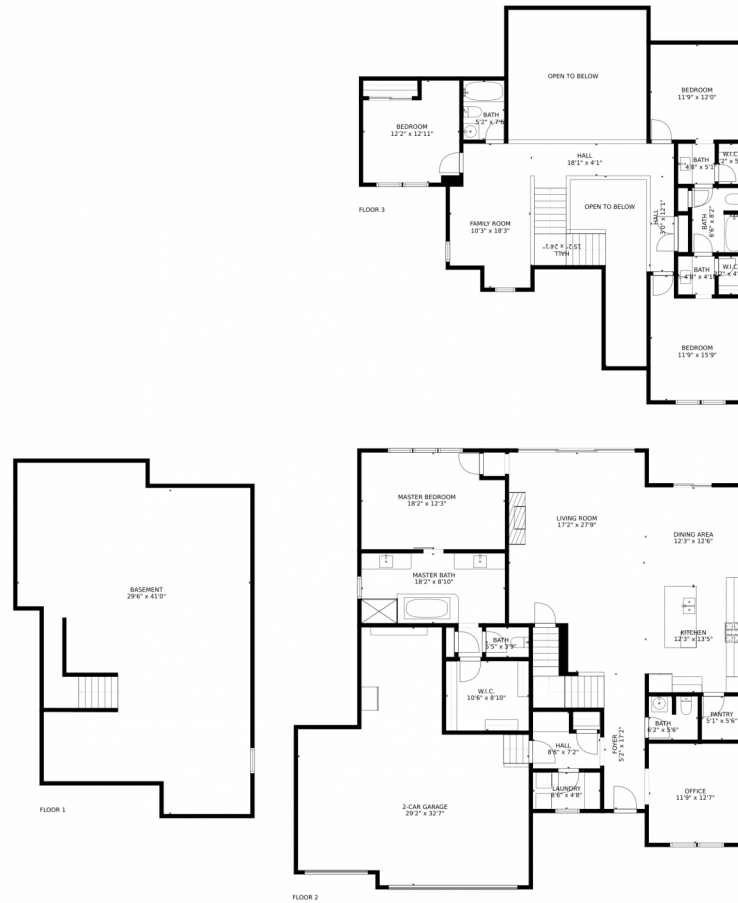

22323 East Mosey Circle, Parker, CO 80138 – All Floors

SIZES AND DIMENSIONS ARE APPROXIMATE, ACTUAL MAY VARY.

Disclaimer: Sizes and Dimensions are Approximate, Actual May Vary.

Chuck Davis
303-918-8539
usnret95@aol.com

Scan code for more property details