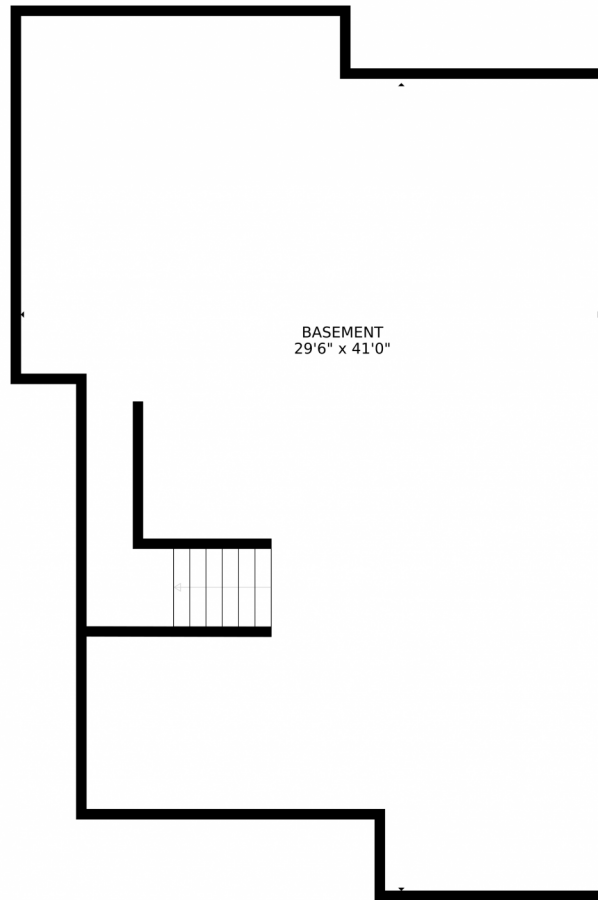

22323 East Mosey Circle, Parker, CO 80138 – Floor 2

SIZES AND DIMENSIONS ARE APPROXIMATE, ACTUAL MAY VARY.

Disclaimer: Sizes and Dimensions are Approximate, Actual May Vary.

Chuck Davis  
303-918-8539  
usnret95@aol.com

Scan code  
for more  
property  
details

SIZES AND DIMENSIONS ARE APPROXIMATE, ACTUAL MAY VARY.

Disclaimer: Sizes and Dimensions are Approximate, Actual May Vary.

Chuck Davis  
303-918-8539  
usnret95@aol.com