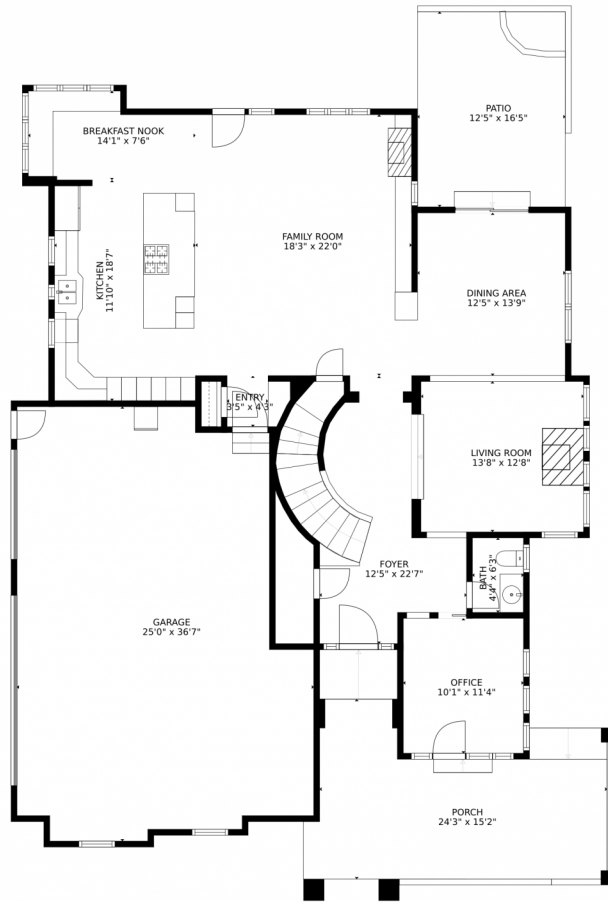

1182 Links Court, Erie, CO 80516 – Main Level

SIZES AND DIMENSIONS ARE APPROXIMATE, ACTUAL MAY VARY.

Disclaimer: Sizes and Dimensions are Approximate, Actual May Vary.

Scott Myers

303-887-3599

smyers@highgarden.com

<https://www.myersdenverhomes.com/>

Scan code
for more
property
details