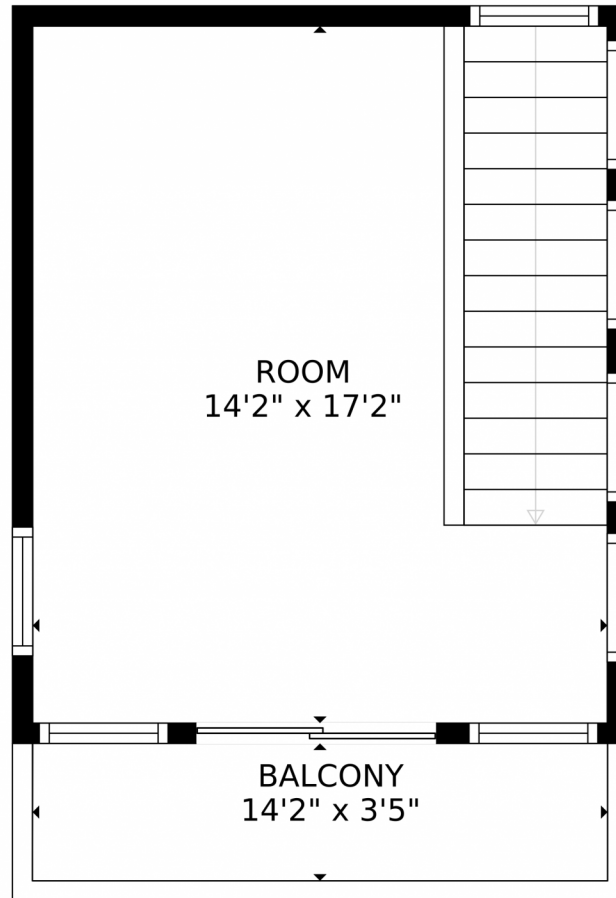

Scan code
for more
property
details

1182 Links Court, Erie, CO 80516 — Lower Level

SIZES AND DIMENSIONS ARE APPROXIMATE, ACTUAL MAY VARY.

Disclaimer: Sizes and Dimensions are Approximate, Actual May Vary.

Disclaimer: Sizes and Dimensions are Approximate, Actual May Vary.

Scott Myers
303-887-3599
smyers@highgarden.com
<https://www.myersdenverhomes.com/>

Scan code
for more
property
details

SIZES AND DIMENSIONS ARE APPROXIMATE, ACTUAL MAY VARY.