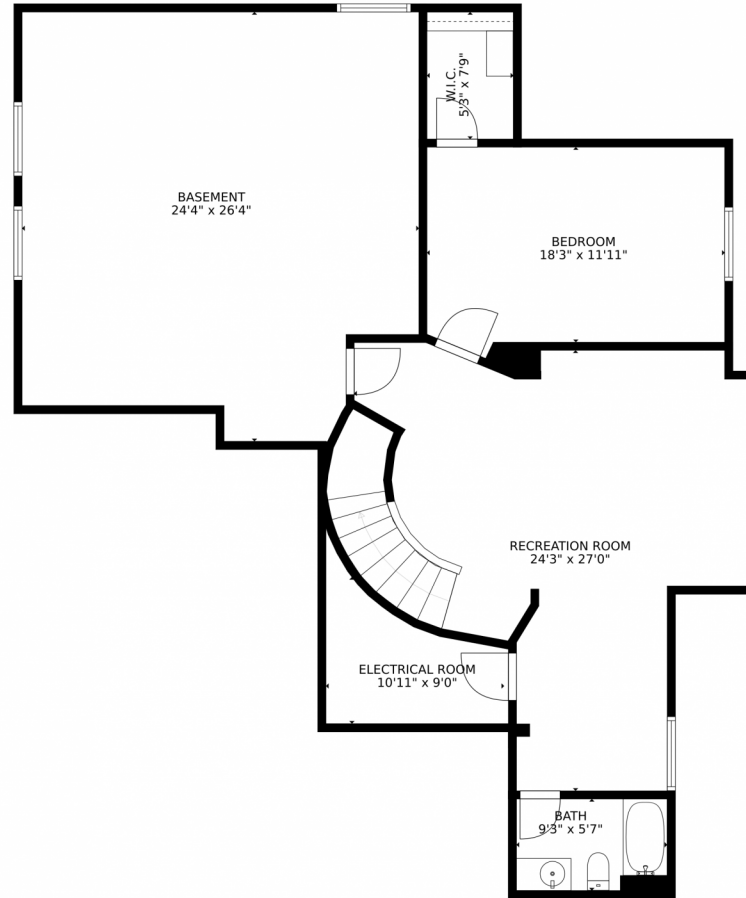

1182 Links Court
Erie, CO 80516

MLS # 9258572
PRICE \$1,499,000

Single Family 5210 SQFT 4 Beds 4/1 Baths 3 Car 0.27 Acre

PROPERTY DETAILS

Magnificent custom home in coveted Vista Ridge. This spectacular move-in-ready home offers 4 bedrooms and 4 1/2 baths with majestic mountain views while backing to the Colorado National Golf Course's 6th fairway. Luxury awaits you as soon as you pass through the 8 foot solid wood doors. This contemporary home offers an open floor plan with grand foyer, formal living areas with 10+ foot ceilings, 3 fireplaces, main-level study, formal dining room, and a magnificent great room overlooking the gourmet kitchen. The kitchen boasts maple cabinetry, a Viking double oven with 36 inch gas cooktop, Bosch dishwasher, and built-in Subzero refrigerator. Spacious en suite bedrooms + a luxurious master retreat w/ fireplace PLUS the 3rd floor Artist's Loft / second study with sweeping views of the Rockies and the front-range make this home truly one of a kind. The stone patio courtyard with water feature and two-way fireplace entice you as you step outside into the large level backyard. Two balconies offer seclusion and views. Don't miss the finished lower level with workout area, entertainment space, a large bedroom, and a full bathroom. The fenced backyard is designed as a Zen rock garden sanctuary with cascading pond, trees and foliage attracting hummingbirds and wild-birds in summer. This home has it all! Special added features in the home are: Bose speakers in multiple rooms and backyard patio, central vac, Hunter Douglas blinds, whole house water softener, RO water filtration system in kitchen, home automation (Ring doorbell, Nest thermostats, Rachio sprinkler control

Scan code
for more
property
details

1182 Links Court, Erie, CO 80516 — Lower Level

SIZES AND DIMENSIONS ARE APPROXIMATE, ACTUAL MAY VARY.

Disclaimer: Sizes and Dimensions are Approximate, Actual May Vary.