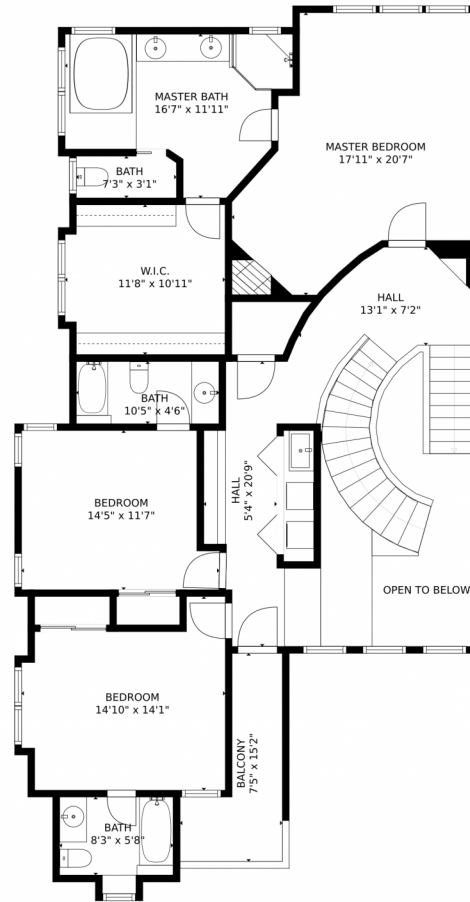

1182 Links Court, Erie, CO 80516 – 2nd Floor

SIZES AND DIMENSIONS ARE APPROXIMATE, ACTUAL MAY VARY.

Disclaimer: Sizes and Dimensions are Approximate, Actual May Vary.

Scott Myers
303-887-3599
smyers@highgarden.com
<https://www.myersdenverhomes.com/>