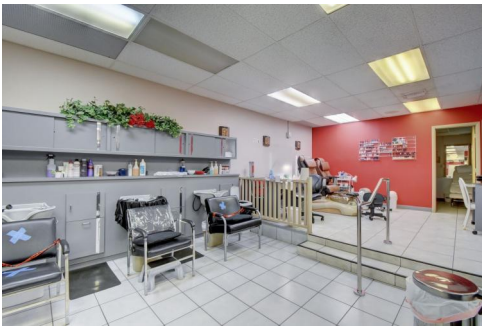

1950 South Ocean Drive 12H  
 Hallandale Beach, FL 33009  
 COMMUNITY: The Hemispheres

Condominium

1240 SQFT

2 Beds

2 Baths

**Samantha Velez**  
 305-766-6777  
 samanthavelez14@gmail.com

Scan code  
 for more  
 property  
 details