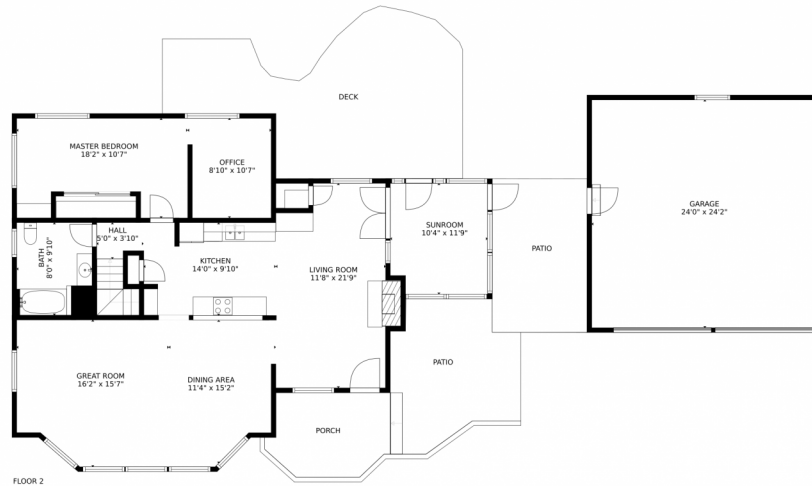

Disclaimer: Sizes and Dimensions are Approximate, Actual May Vary.

**Tammy Drozda**  
720-308-1652  
tammy@madisonprops.com  
<https://www.tammydrozdahomes.com>

Scan code  
for more  
property  
details

# 28160 Pine Drive, Evergreen, CO 80439 – All Floors

SIZES AND DIMENSIONS ARE APPROXIMATE, ACTUAL MAY VARY.

Disclaimer: Sizes and Dimensions are Approximate, Actual May Vary.

**Tammy Drozda**  
720-308-1652  
tammy@madisonprops.com  
<https://www.tammydrozdahomes.com>