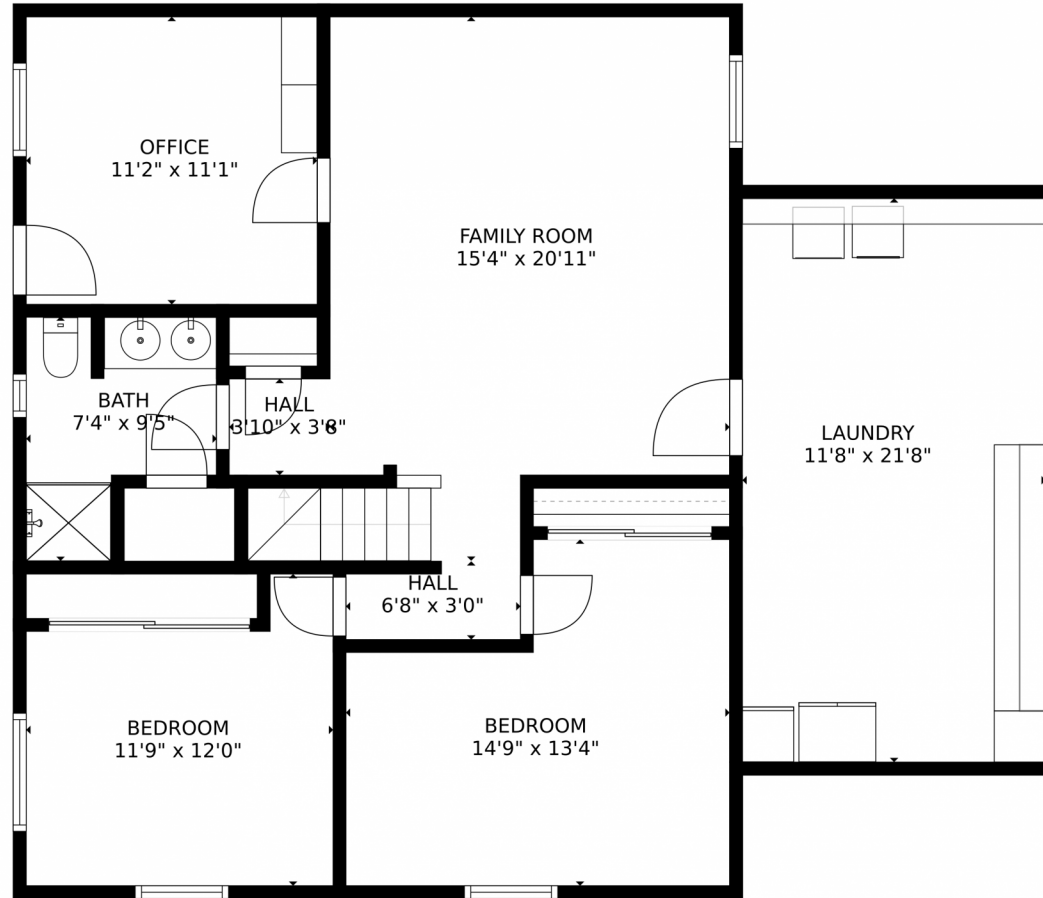

28160 Pine Drive, Evergreen, CO 80439 – Lower Level

SIZES AND DIMENSIONS ARE APPROXIMATE, ACTUAL MAY VARY.

Disclaimer: Sizes and Dimensions are Approximate, Actual May Vary.

Tammy Drozda
720-308-1652
tammy@madisonprops.com
<https://www.tammydrozdahomes.com>