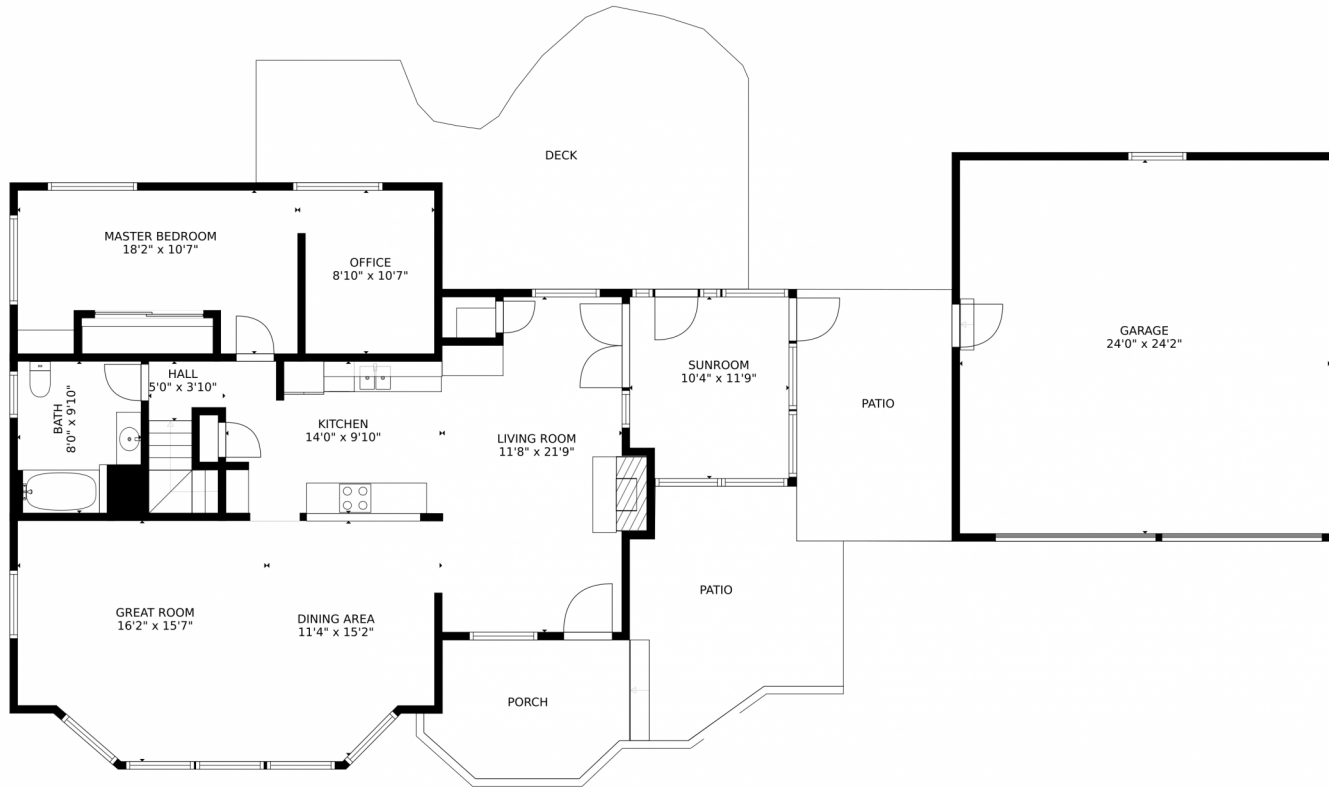

Scan code  
for more  
property  
details

28160 Pine Drive, Evergreen, CO 80439 – Main

SIZES AND DIMENSIONS ARE APPROXIMATE, ACTUAL MAY VARY.

Disclaimer: Sizes and Dimensions are Approximate, Actual May Vary.