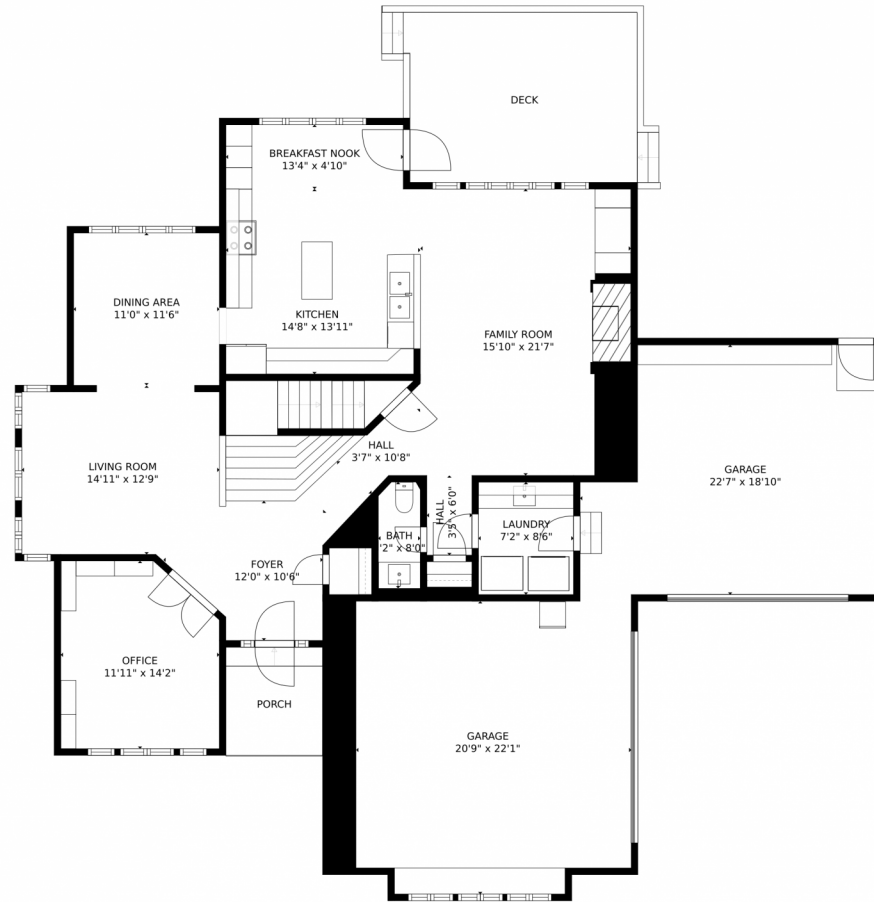

 Single Family

 3697 SQFT

 4 Beds

 3/1 Baths

**Shelley Beaver**  
720-933-2565  
shelley.beaver@outlook.com

5825 South Ensenada Street, Aurora, CO 80015 – Lower Level

SIZES AND DIMENSIONS ARE APPROXIMATE, ACTUAL MAY VARY.

Disclaimer: Sizes and Dimensions are Approximate, Actual May Vary.

**Shelley Beaver**  
720-933-2565  
shelley.beaver@outlook.com

# 5825 South Ensenada Street, Aurora, CO 80015 – Main Level

SIZES AND DIMENSIONS ARE APPROXIMATE, ACTUAL MAY VARY.

Disclaimer: Sizes and Dimensions are Approximate, Actual May Vary.

**Shelley Beaver**  
720-933-2565  
shelley.beaver@outlook.com

Scan code  
for more  
property  
details

5825 South Ensenada Street, Aurora, CO 80015 – 2nd Story

SIZES AND DIMENSIONS ARE APPROXIMATE, ACTUAL MAY VARY.

Disclaimer: Sizes and Dimensions are Approximate, Actual May Vary.