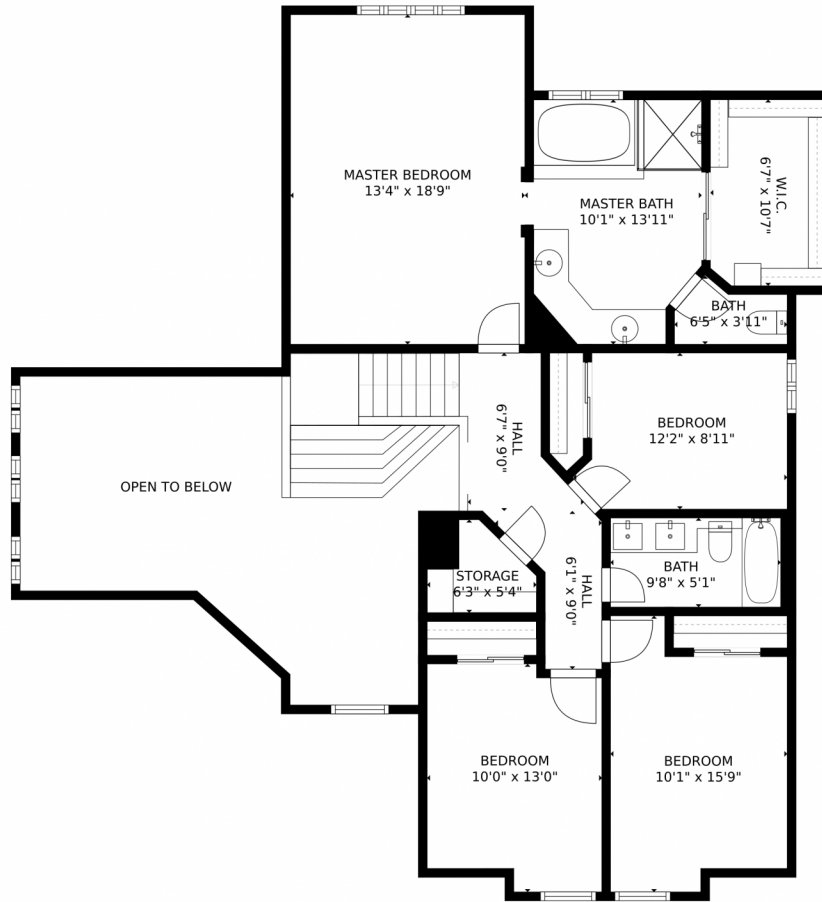

 Single Family

 3697 SQFT

 4 Beds

 3/1 Baths

**Shelley Beaver**  
720-933-2565  
shelley.beaver@outlook.com

5825 South Ensenada Street, Aurora, CO 80015 – Lower Level

SIZES AND DIMENSIONS ARE APPROXIMATE, ACTUAL MAY VARY.

Disclaimer: Sizes and Dimensions are Approximate, Actual May Vary.

**Shelley Beaver**  
720-933-2565  
shelley.beaver@outlook.com

# 5825 South Ensenada Street, Aurora, CO 80015 – Main Level

SIZES AND DIMENSIONS ARE APPROXIMATE, ACTUAL MAY VARY.

Disclaimer: Sizes and Dimensions are Approximate, Actual May Vary.

**Shelley Beaver**  
720-933-2565  
shelley.beaver@outlook.com

Scan code  
for more  
property  
details

5825 South Ensenada Street, Aurora, CO 80015 – 2nd Story

SIZES AND DIMENSIONS ARE APPROXIMATE, ACTUAL MAY VARY.

Disclaimer: Sizes and Dimensions are Approximate, Actual May Vary.