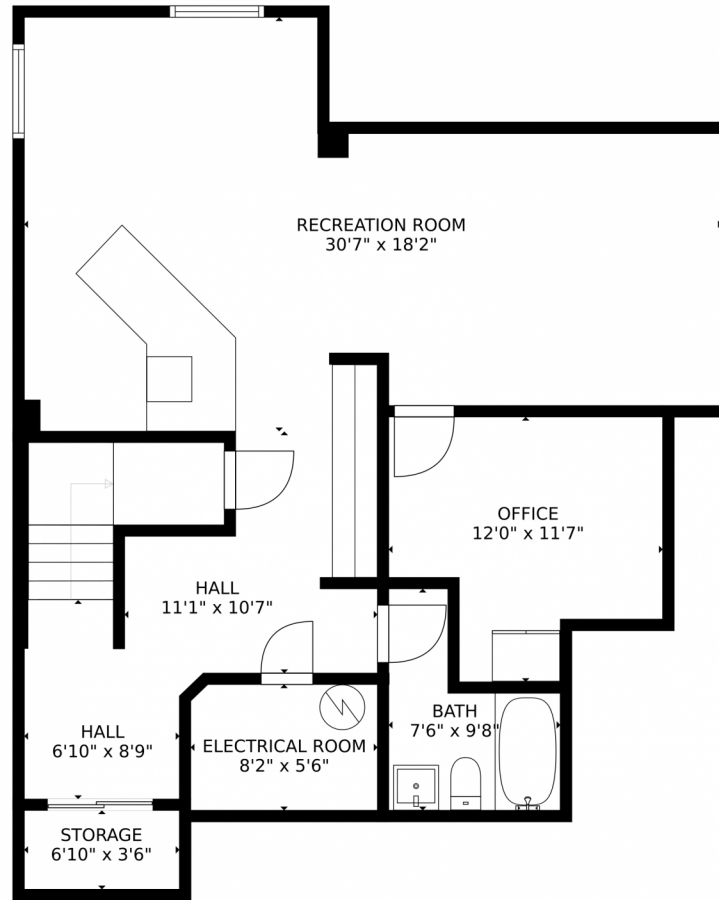

 Single Family

 3697 SQFT

 4 Beds

 3/1 Baths

**Shelley Beaver**  
720-933-2565  
shelley.beaver@outlook.com

5825 South Ensenada Street, Aurora, CO 80015 – Lower Level

SIZES AND DIMENSIONS ARE APPROXIMATE, ACTUAL MAY VARY.

Disclaimer: Sizes and Dimensions are Approximate, Actual May Vary.

**Shelley Beaver**  
720-933-2565  
shelley.beaver@outlook.com

# 5825 South Ensenada Street, Aurora, CO 80015 – Main Level

SIZES AND DIMENSIONS ARE APPROXIMATE, ACTUAL MAY VARY.

Disclaimer: Sizes and Dimensions are Approximate, Actual May Vary.

**Shelley Beaver**  
720-933-2565  
shelley.beaver@outlook.com