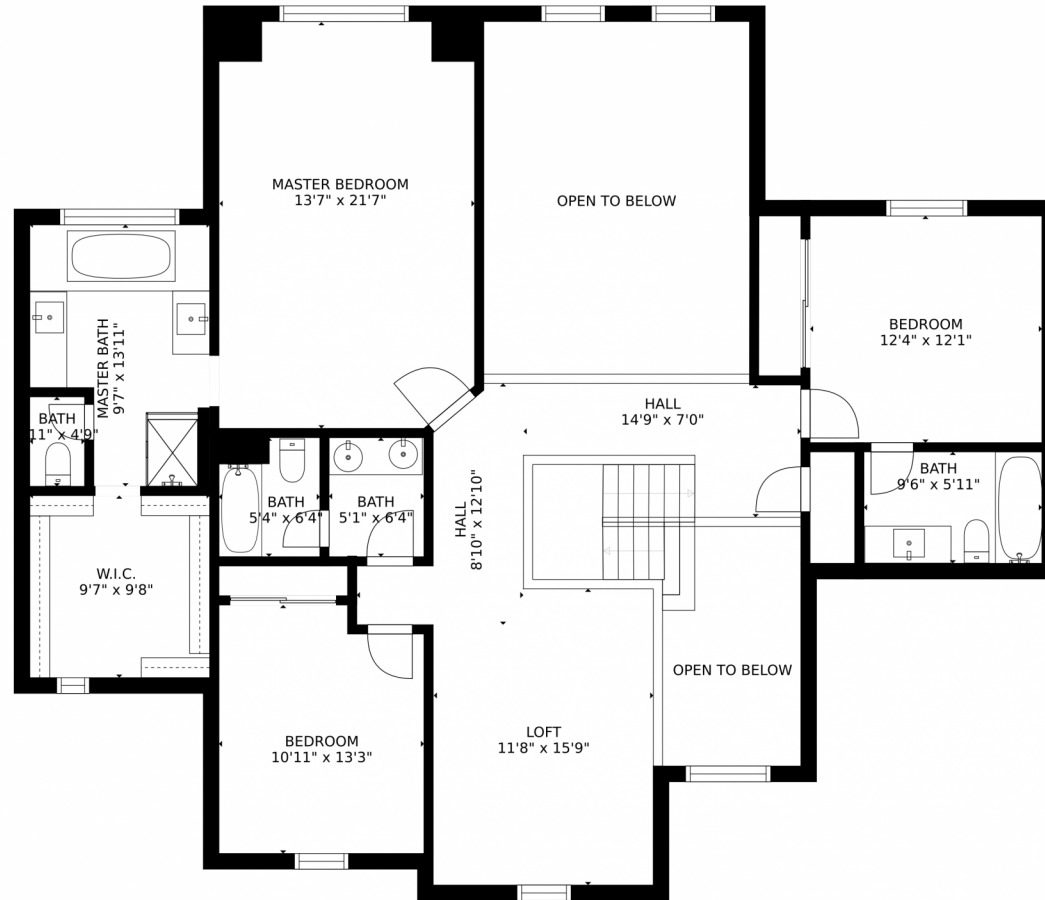

Scan code
for more
property
details

2311 South Fenton Drive, Lakewood, CO 80227 – 2nd Floor

SIZES AND DIMENSIONS ARE APPROXIMATE, ACTUAL MAY VARY.

Disclaimer: Sizes and Dimensions are Approximate, Actual May Vary.