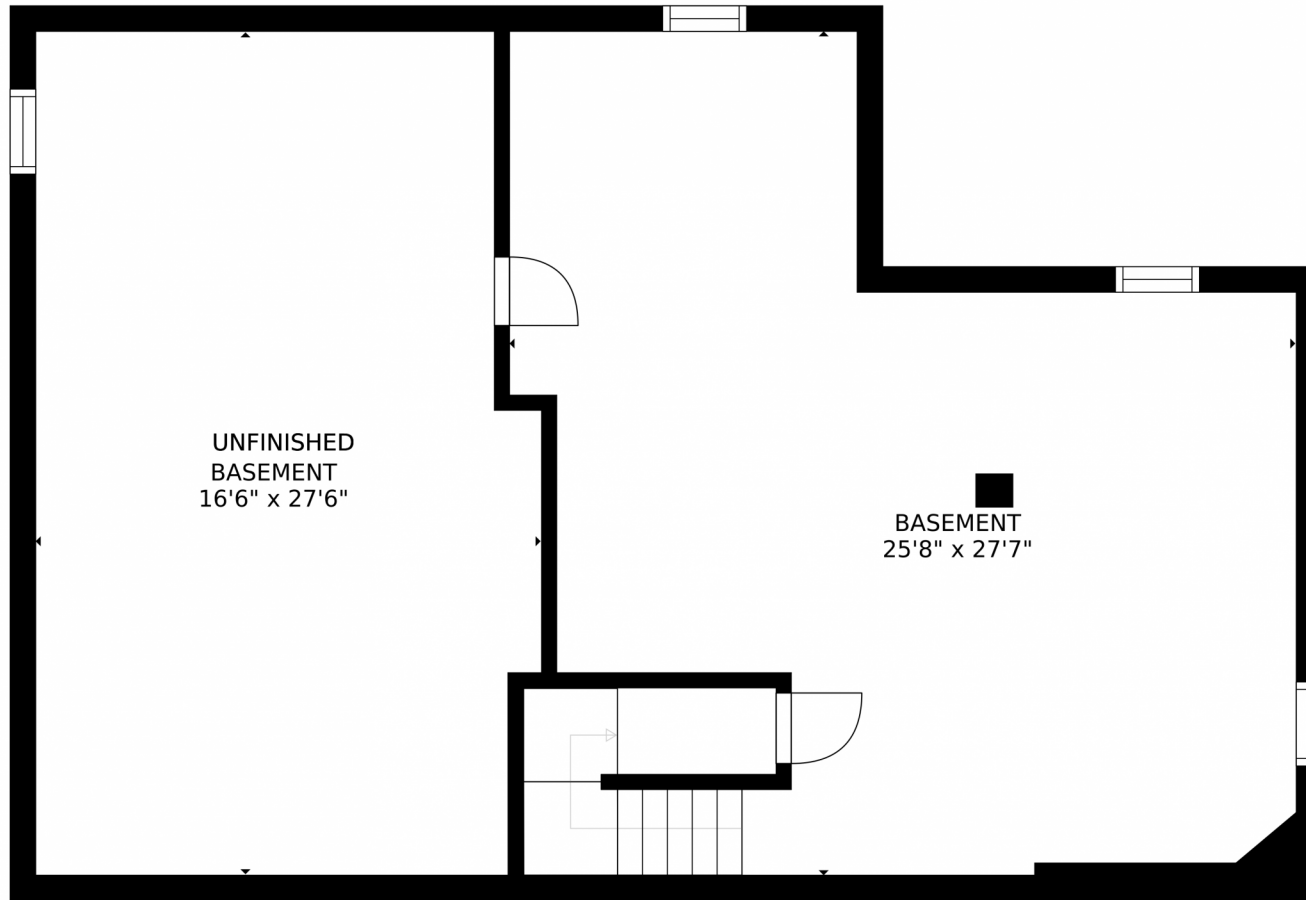

2311 South Fenton Drive
Lakewood, CO 80227

Single Family

4394 SQFT

Randal & Tammy Crowden
303-332-2690
crowdens@crowdenteam.com
<https://www.crowdenteam.com>

Scan code
for more
property
details

SIZES AND DIMENSIONS ARE APPROXIMATE, ACTUAL MAY VARY.