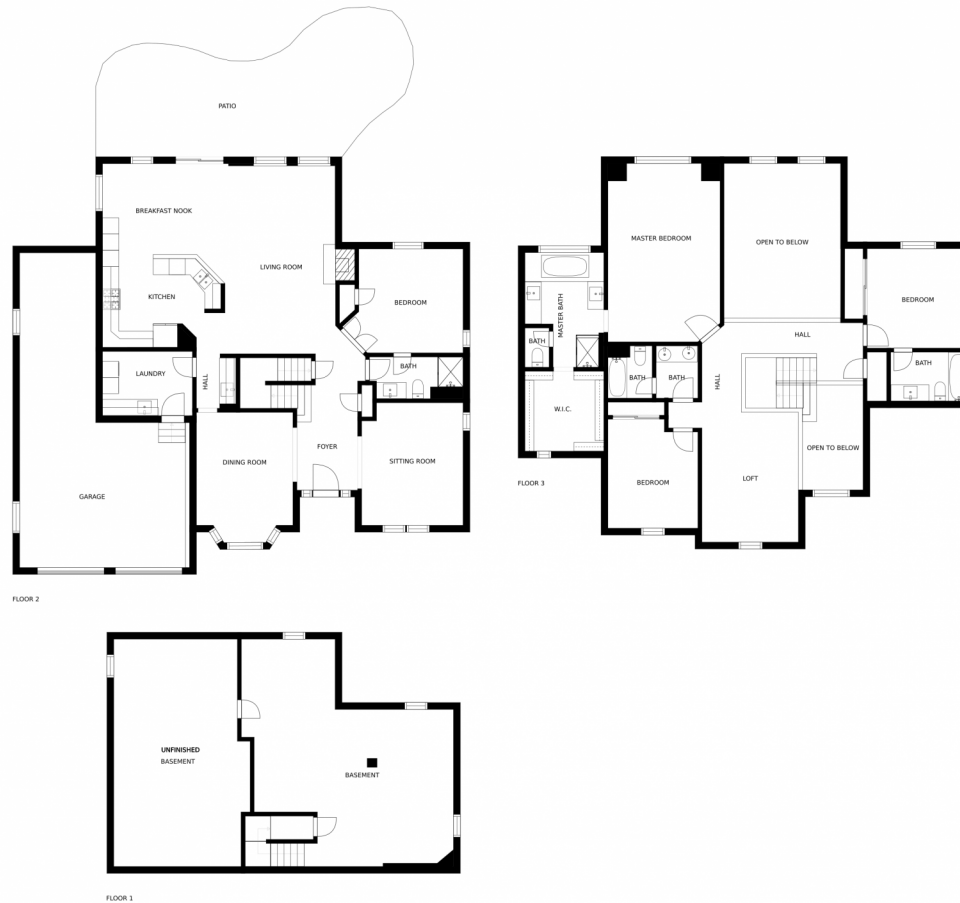

2311 South Fenton Drive, Lakewood, CO 80227 – All Floors

SIZES AND DIMENSIONS ARE APPROXIMATE, ACTUAL MAY VARY.

Disclaimer: Sizes and Dimensions are Approximate, Actual May Vary.

Randal & Tammy Crowden
303-332-2690
crowdens@crowdenteam.com
<https://www.crowdenteam.com>