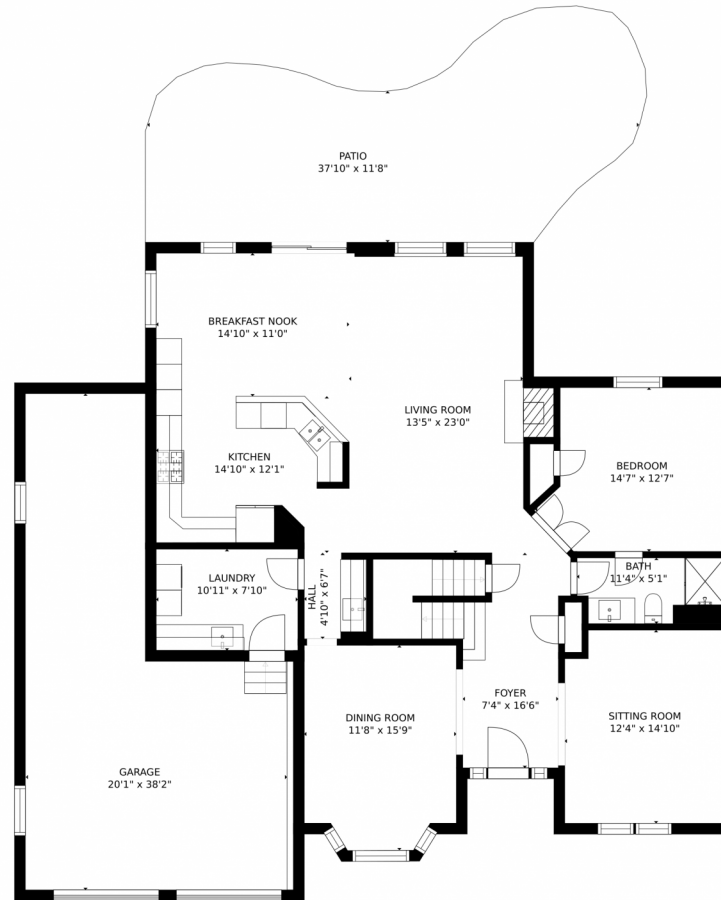

2311 South Fenton Drive
Lakewood, CO 80227

Single Family

4394 SQFT

Randal & Tammy Crowden
303-332-2690
crowdens@crowdenteam.com
<https://www.crowdenteam.com>

Scan code
for more
property
details

SIZES AND DIMENSIONS ARE APPROXIMATE, ACTUAL MAY VARY.

Disclaimer: Sizes and Dimensions are Approximate, Actual May Vary.

Randal & Tammy Crowden
303-332-2690
crowdens@crowdenteam.com
<https://www.crowdenteam.com>

2311 South Fenton Drive, Lakewood, CO 80227 – Main Floor

Scan code
for more
property
details

2311 South Fenton Drive, Lakewood, CO 80227 – 2nd Floor

SIZES AND DIMENSIONS ARE APPROXIMATE, ACTUAL MAY VARY.

Disclaimer: Sizes and Dimensions are Approximate, Actual May Vary.