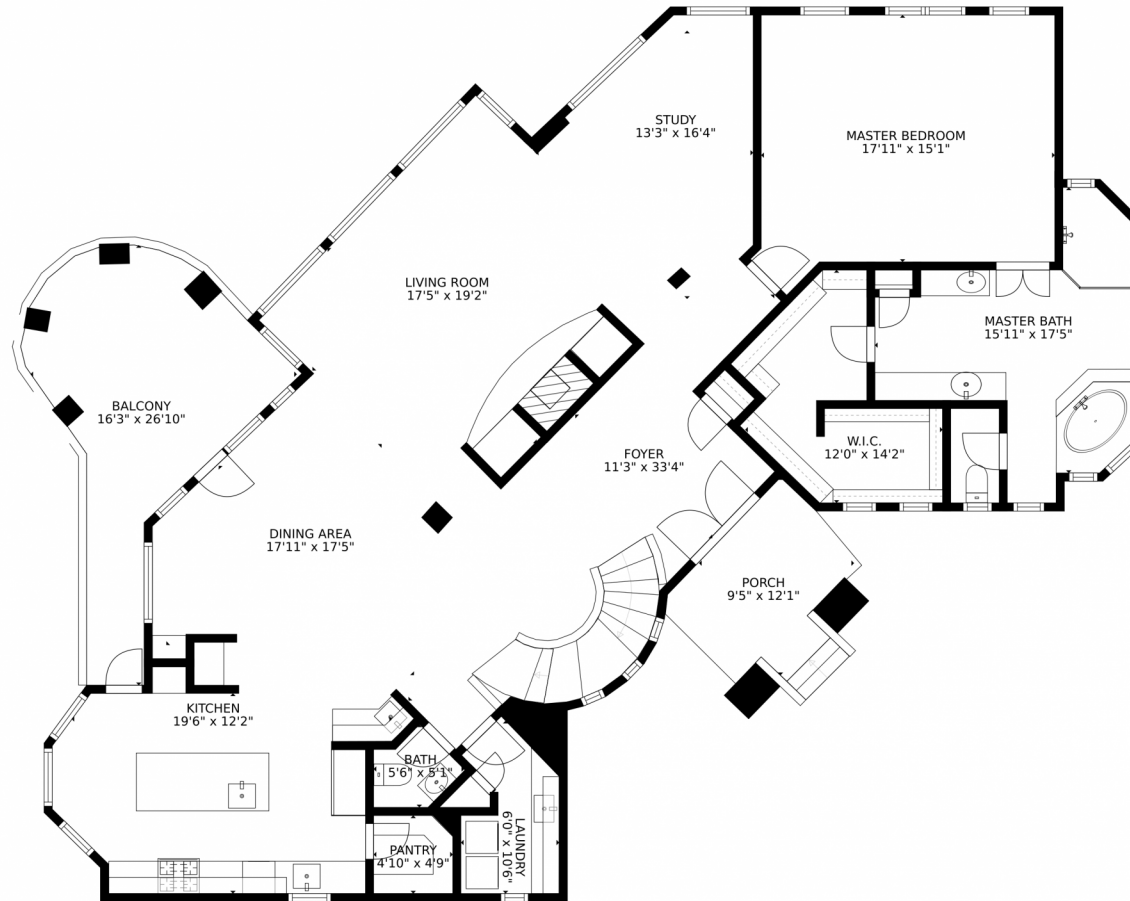

1338 Donner Court, Evergreen, CO 80439 – Main

SIZES AND DIMENSIONS ARE APPROXIMATE, ACTUAL MAY VARY.

Disclaimer: Sizes and Dimensions are Approximate, Actual May Vary.

Peg Schroeder
303-885-4404
peg@tuppersteam.com