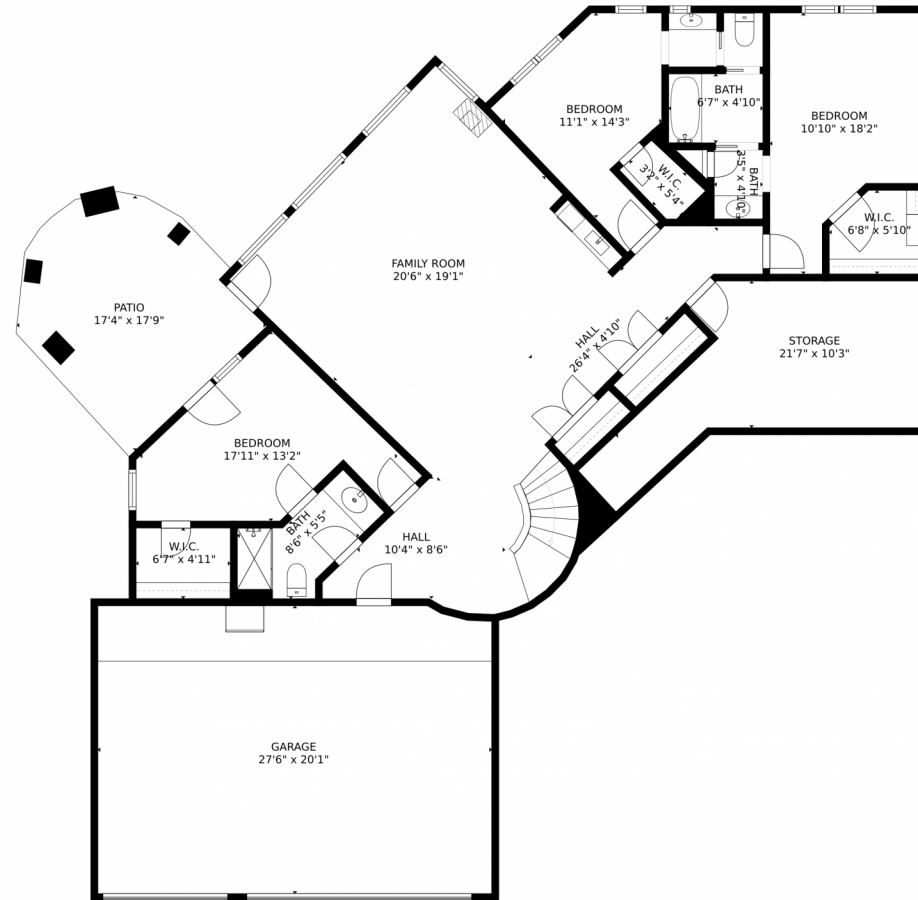

1338 Donner Court, Evergreen, CO 80439 — Lower Level

SIZES AND DIMENSIONS ARE APPROXIMATE, ACTUAL MAY VARY.

Disclaimer: Sizes and Dimensions are Approximate, Actual May Vary.

Peg Schroeder
303-885-4404
peg@tuppersteam.com