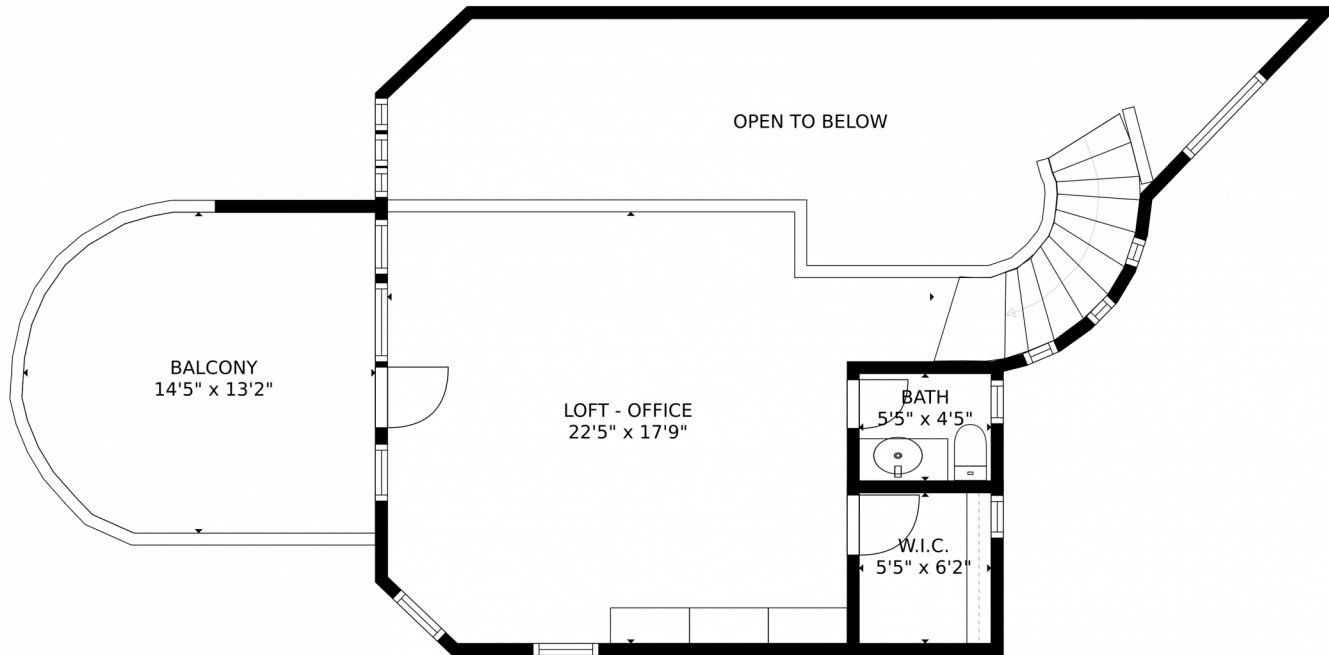

SIZES AND DIMENSIONS ARE APPROXIMATE, ACTUAL MAY VARY.

Disclaimer: Sizes and Dimensions are Approximate, Actual May Vary.

Peg Schroeder
303-885-4404
peg@tuppersteam.com