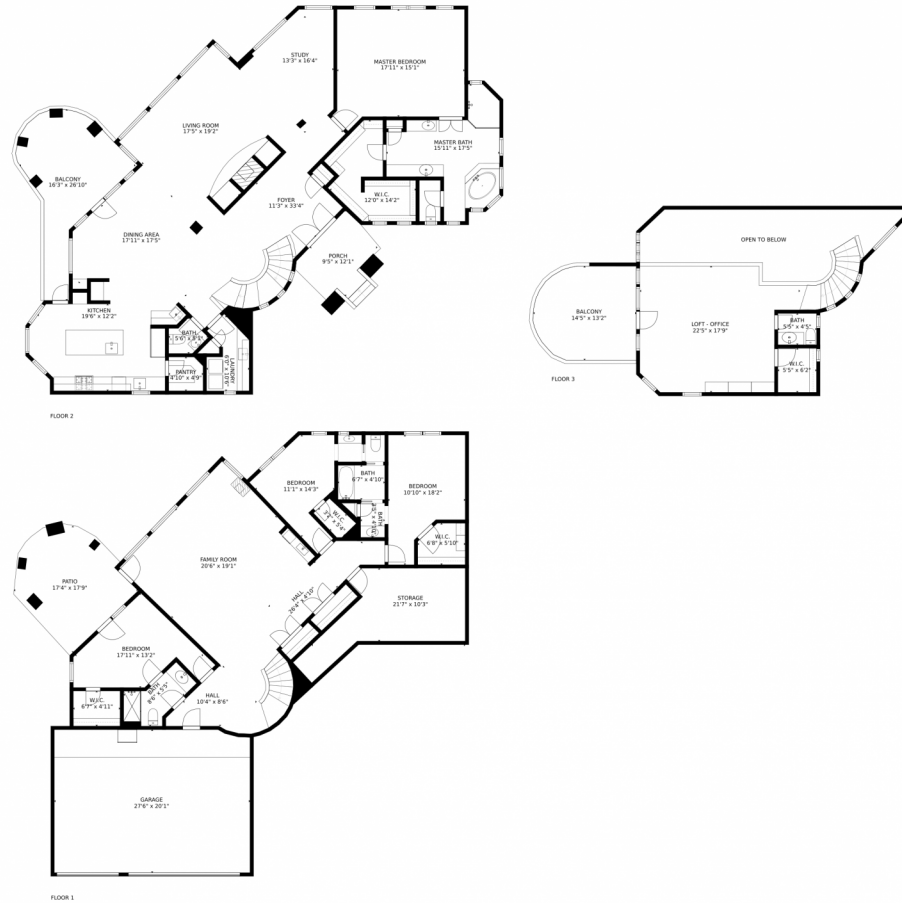

Scan code
for more
property
details

1338 Donner Court, Evergreen, CO 80439 – All Levels

SIZES AND DIMENSIONS ARE APPROXIMATE, ACTUAL MAY VARY.

Disclaimer: Sizes and Dimensions are Approximate, Actual May Vary.