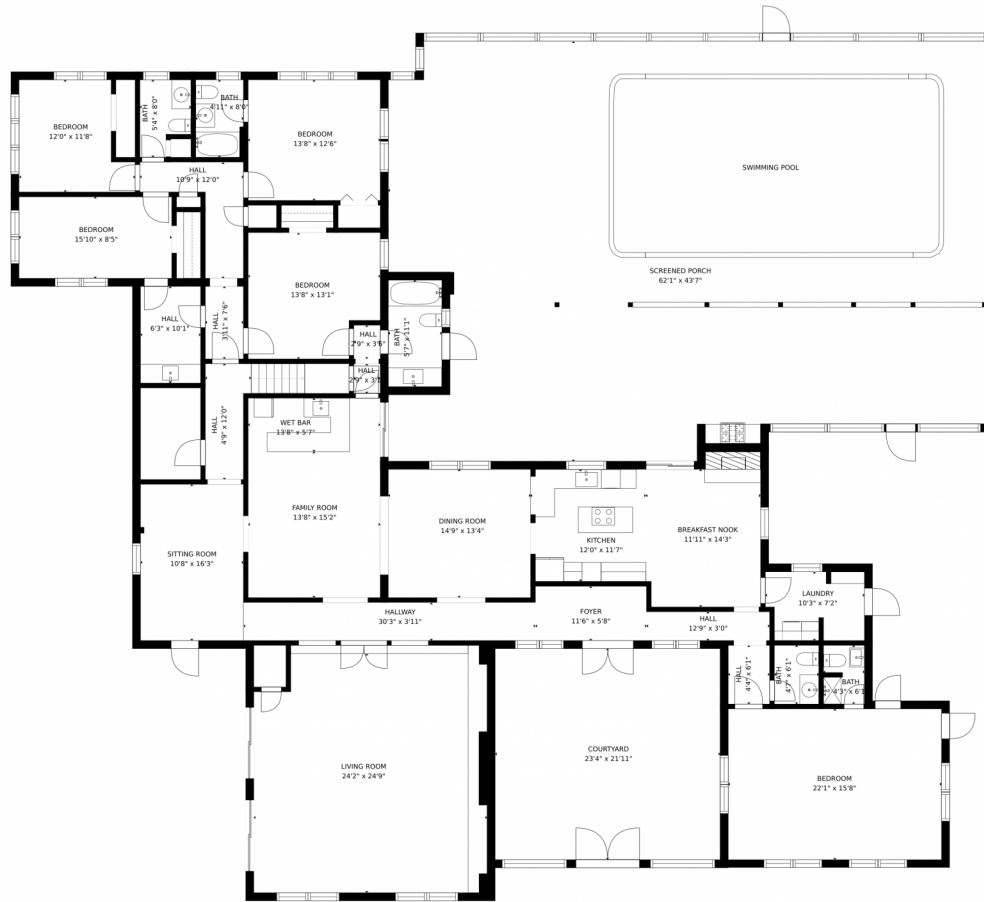

# 8028 Pioneer Road, West Palm Beach, FL 33411 — Ground Floor

SIZES AND DIMENSIONS ARE APPROXIMATE, ACTUAL MAY VARY.

Disclaimer: Sizes and Dimensions are Approximate, Actual May Vary.

Katie Kennerly  
904-662-6238  
katie@easyairrentals.com

Jose Deleon  
561-310-5152  
jd@deleonfs.com

Scan code  
for more  
property  
details

8028 Pioneer Road, West Palm Beach, FL 33411 – Master Second Floor

SIZES AND DIMENSIONS ARE APPROXIMATE, ACTUAL MAY VARY.