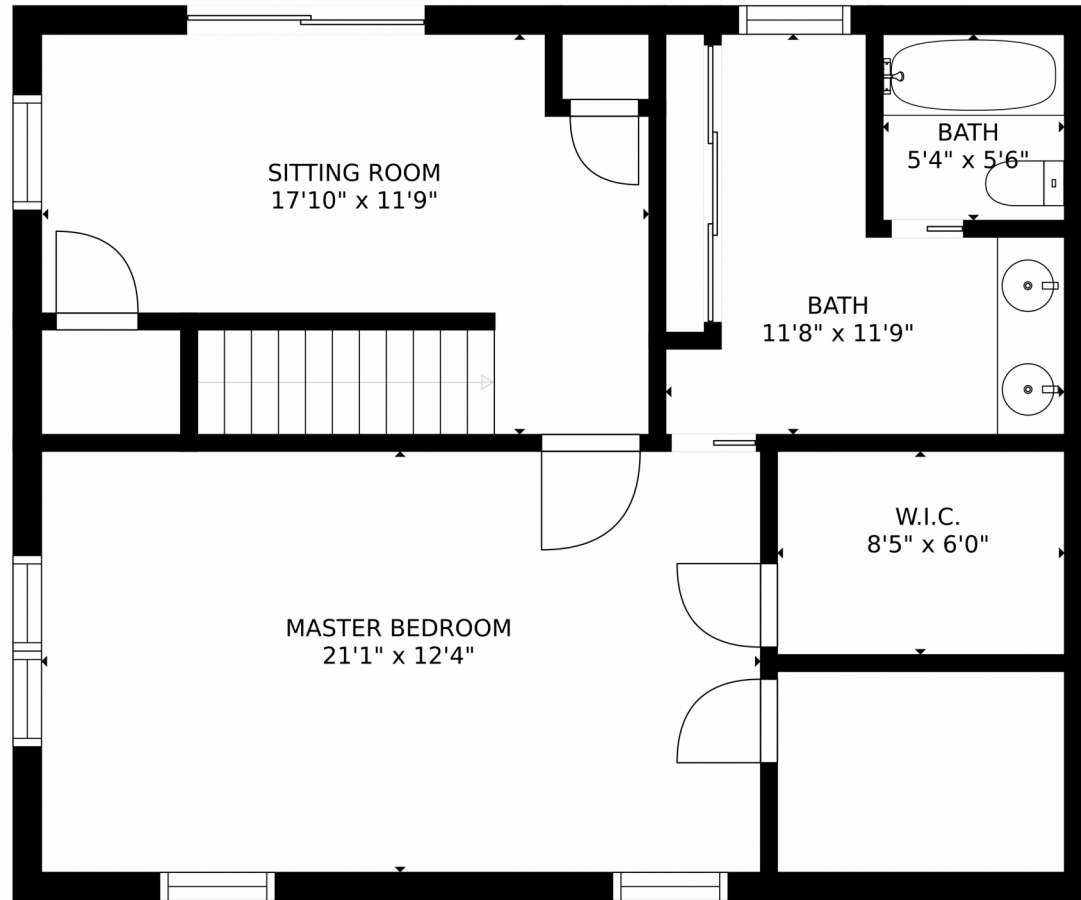

# 8028 Pioneer Road, West Palm Beach, FL 33411 — Ground Floor

SIZES AND DIMENSIONS ARE APPROXIMATE, ACTUAL MAY VARY.

Disclaimer: Sizes and Dimensions are Approximate, Actual May Vary.

Katie Kennerly  
904-662-6238  
katie@easyairrentals.com

Jose Deleon  
561-310-5152  
jd@deleonfs.com

Scan code  
for more  
property  
details

8028 Pioneer Road, West Palm Beach, FL 33411 – Master Second Floor

SIZES AND DIMENSIONS ARE APPROXIMATE, ACTUAL MAY VARY.