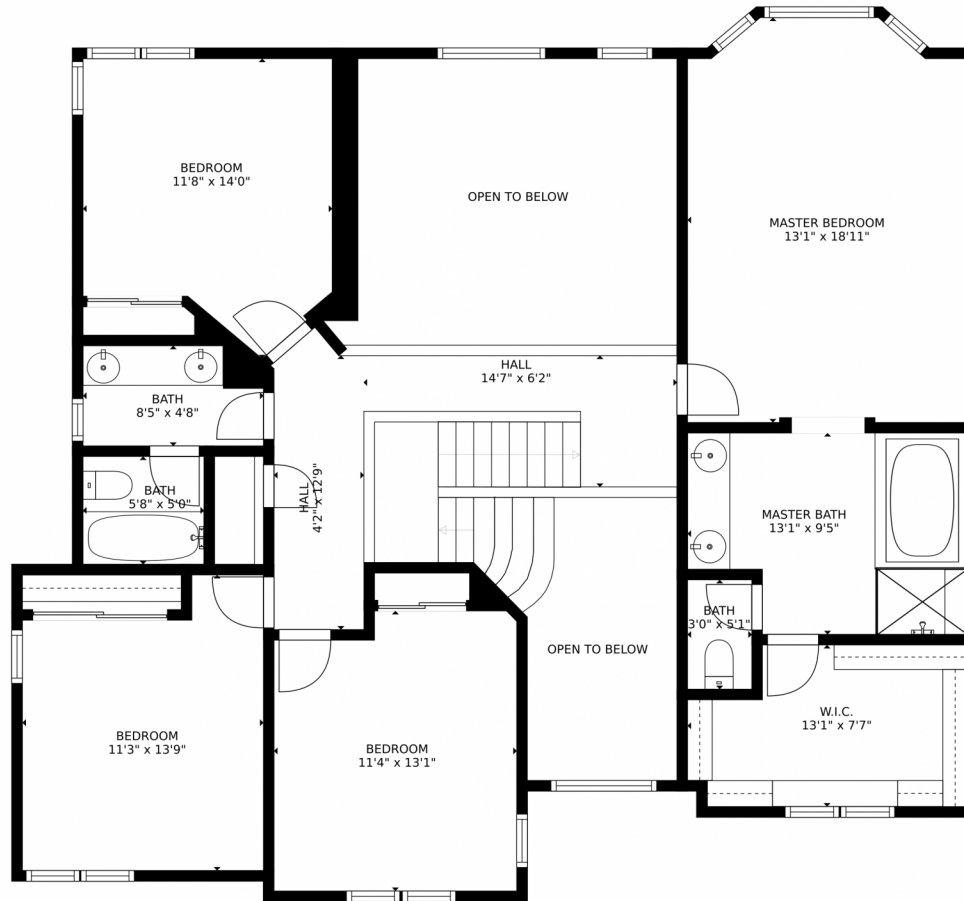

2830 Blue Jay Way  
Lafayette, CO 80026

Single Family

2700 SQFT

Paul Deakin  
303-587-0043  
deakinrealestate@msn.com

Scan code  
for more  
property  
details

SIZES AND DIMENSIONS ARE APPROXIMATE, ACTUAL MAY VARY.

Disclaimer: Sizes and Dimensions are Approximate, Actual May Vary.

**Paul Deakin**  
303-587-0043  
deakinrealestate@msn.com

Scan code  
for more  
property  
details

2830 Blue Jay Way, Lafayette, CO 80026 – 2nd Level

SIZES AND DIMENSIONS ARE APPROXIMATE, ACTUAL MAY VARY.

Disclaimer: Sizes and Dimensions are Approximate, Actual May Vary.

Paul Deakin  
303-587-0043  
deakinrealestate@msn.com

Scan code  
for more  
property  
details