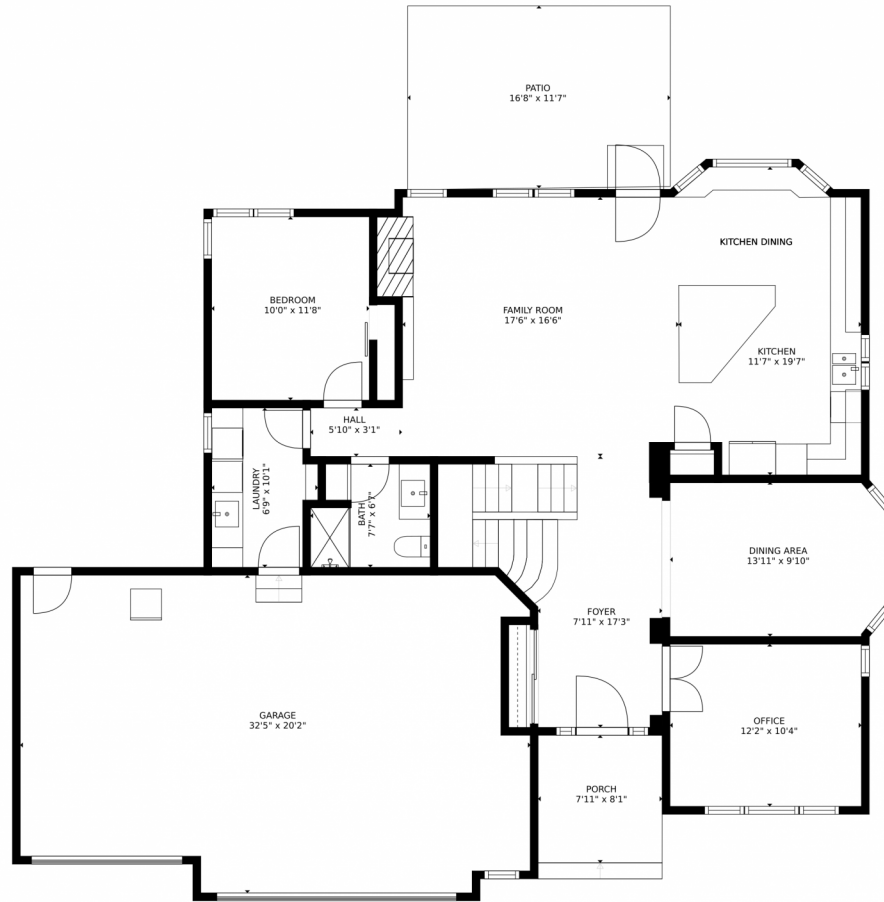

2830 Blue Jay Way  
Lafayette, CO 80026

Single Family

2700 SQFT

Paul Deakin  
303-587-0043  
deakinrealestate@msn.com

Scan code  
for more  
property  
details

SIZES AND DIMENSIONS ARE APPROXIMATE, ACTUAL MAY VARY.

Disclaimer: Sizes and Dimensions are Approximate, Actual May Vary.

**Paul Deakin**  
303-587-0043  
deakinrealestate@msn.com

Scan code  
for more  
property  
details

2830 Blue Jay Way, Lafayette, CO 80026 – 2nd Level