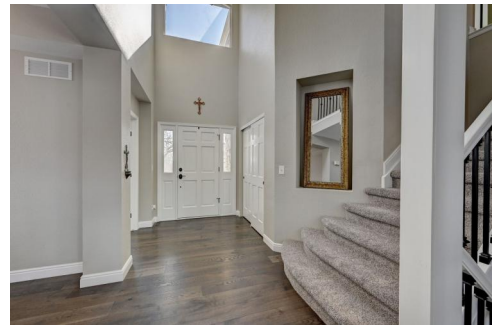

2830 Blue Jay Way  
Lafayette, CO 80026

Single Family

2700 SQFT

Paul Deakin  
303-587-0043  
deakinrealestate@msn.com

Scan code  
for more  
property  
details

SIZES AND DIMENSIONS ARE APPROXIMATE, ACTUAL MAY VARY.