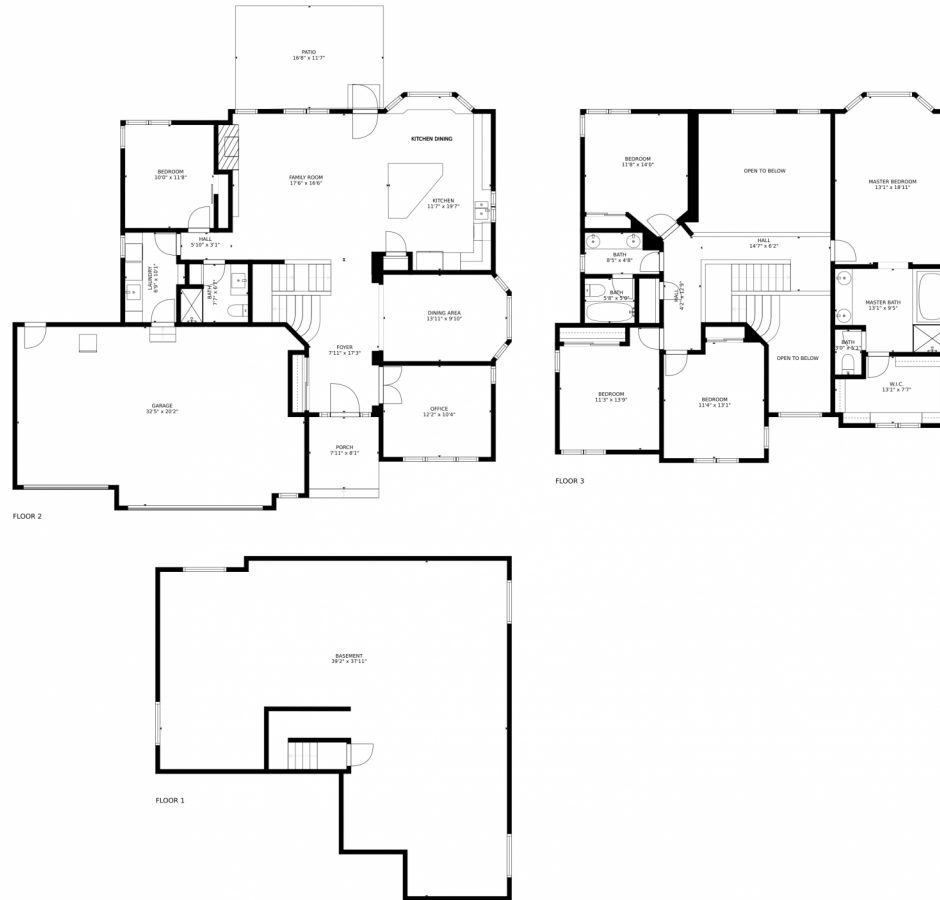

SIZES AND DIMENSIONS ARE APPROXIMATE, ACTUAL MAY VARY.

Disclaimer: Sizes and Dimensions are Approximate, Actual May Vary.

Paul Deakin  
303-587-0043  
deakinrealestate@msn.com

# 2830 Blue Jay Way, Lafayette, CO 80026 – All Levels

SIZES AND DIMENSIONS ARE APPROXIMATE, ACTUAL MAY VARY.

Disclaimer: Sizes and Dimensions are Approximate, Actual May Vary.

**Paul Deakin**  
303-587-0043  
deakinrealestate@msn.com