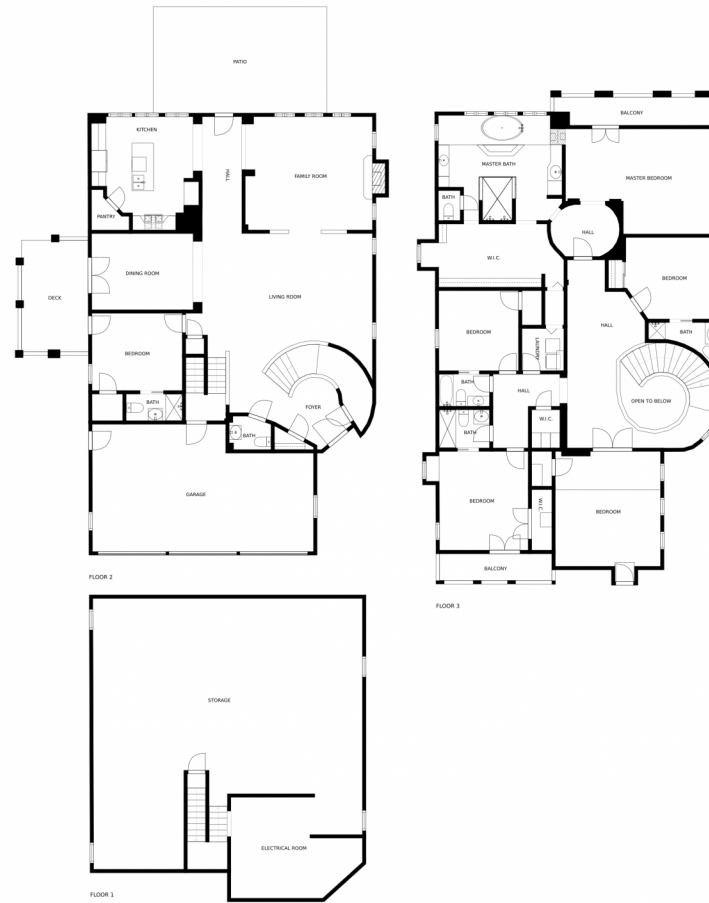

3 Car

0 Acre

PROPERTY DETAILS

This beautiful custom home is located on a corner lot in an exclusive gated community. Enter to see a stunning spiral stair case, arched ceilings and custom white oak flooring. The chef's kitchen features a gas range, double refrigerators and a pantry for plenty of storage. The dining room has french doors that open directly to the back porch and stamped patio, perfect for entertaining. This sprawling home boasts 6 bedrooms and 6 bathrooms. Enter the upper level master suite through french doors and enjoy the lovely pass through fire place, spa like bathroom, oversized walk-in closet and private balcony. Four additional bedrooms boast on suite bathrooms, including the main level bedroom. This custom property is solidly built with 2'x6' framing and stucco exterior. This home has two furnaces and two air conditioners, one each for the main and upper levels. The Spanish tile roof adds both aesthetic and comfort. The three car garage is oversized with high ceilings and is fully insulated, with new wood garage doors. The unfinished basement is awaiting your finishing touches. Convenient access to C470, restaurants, parks, pools, trails, shopping and spas. Don't let the opportunity to own this one of a kind home pass you by!

Terra Madrigal
 303-902-8620
 terramadrigal@hotmail.com

SIZES AND DIMENSIONS ARE APPROXIMATE, ACTUAL MAY VARY.

Disclaimer: Sizes and Dimensions are Approximate, Actual May Vary.

10952 West Indore Drive, Littleton, CO 80127 – Main Level

SIZES AND DIMENSIONS ARE APPROXIMATE, ACTUAL MAY VARY.

Disclaimer: Sizes and Dimensions are Approximate, Actual May Vary.

Terra Madrigal
303-902-8620
terramadrigal@hotmail.com

10952 West Indore Drive, Littleton, CO 80127 – 2nd Floor

SIZES AND DIMENSIONS ARE APPROXIMATE, ACTUAL MAY VARY.

Disclaimer: Sizes and Dimensions are Approximate, Actual May Vary.

Terra Madrigal
303-902-8620
terramadrigal@hotmail.com

10952 West Indore Drive, Littleton, CO 80127 – All Floors