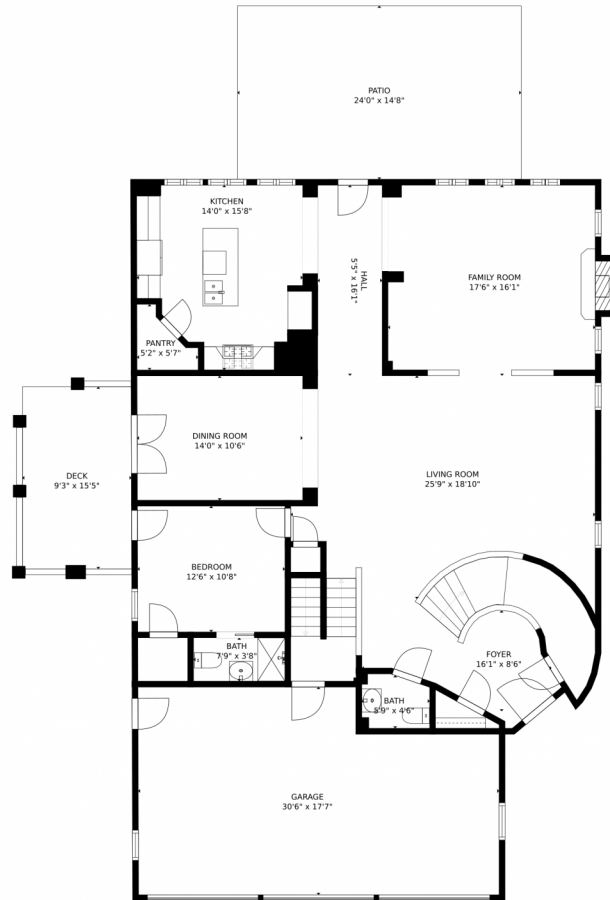

3 Car

0 Acre

PROPERTY DETAILS

This beautiful custom home is located on a corner lot in an exclusive gated community. Enter to see a stunning spiral stair case, arched ceilings and custom white oak flooring. The chef's kitchen features a gas range, double refrigerators and a pantry for plenty of storage. The dining room has french doors that open directly to the back porch and stamped patio, perfect for entertaining. This sprawling home boasts 6 bedrooms and 6 bathrooms. Enter the upper level master suite through french doors and enjoy the lovely pass through fire place, spa like bathroom, oversized walk-in closet and private balcony. Four additional bedrooms boast on suite bathrooms, including the main level bedroom. This custom property is solidly built with 2'x6' framing and stucco exterior. This home has two furnaces and two air conditioners, one each for the main and upper levels. The Spanish tile roof adds both aesthetic and comfort. The three car garage is oversized with high ceilings and is fully insulated, with new wood garage doors. The unfinished basement is awaiting your finishing touches. Convenient access to C470, restaurants, parks, pools, trails, shopping and spas. Don't let the opportunity to own this one of a kind home pass you by!

Terra Madrigal
 303-902-8620
 terramadrigal@hotmail.com

SIZES AND DIMENSIONS ARE APPROXIMATE, ACTUAL MAY VARY.

Disclaimer: Sizes and Dimensions are Approximate, Actual May Vary.

10952 West Indore Drive, Littleton, CO 80127 – Main Level

SIZES AND DIMENSIONS ARE APPROXIMATE, ACTUAL MAY VARY.

Disclaimer: Sizes and Dimensions are Approximate, Actual May Vary.

Terra Madrigal
303-902-8620
terramadrigal@hotmail.com

10952 West Indore Drive, Littleton, CO 80127 – 2nd Floor

SIZES AND DIMENSIONS ARE APPROXIMATE, ACTUAL MAY VARY.

Disclaimer: Sizes and Dimensions are Approximate, Actual May Vary.

Terra Madrigal
303-902-8620
terramadrigal@hotmail.com

10952 West Indore Drive, Littleton, CO 80127 – All Floors