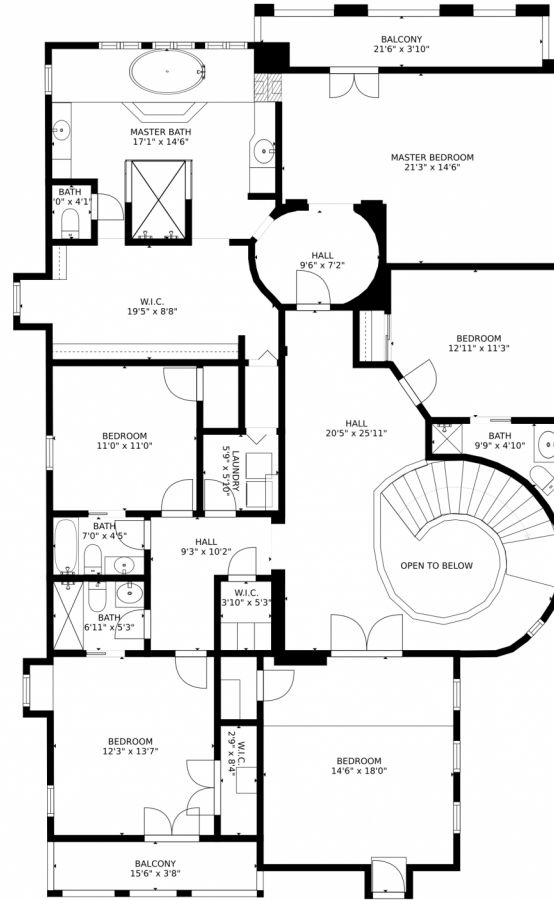

3 Car

0 Acre

PROPERTY DETAILS

This beautiful custom home is located on a corner lot in an exclusive gated community. Enter to see a stunning spiral stair case, arched ceilings and custom white oak flooring. The chef's kitchen features a gas range, double refrigerators and a pantry for plenty of storage. The dining room has french doors that open directly to the back porch and stamped patio, perfect for entertaining. This sprawling home boasts 6 bedrooms and 6 bathrooms. Enter the upper level master suite through french doors and enjoy the lovely pass through fire place, spa like bathroom, oversized walk-in closet and private balcony. Four additional bedrooms boast on suite bathrooms, including the main level bedroom. This custom property is solidly built with 2'x6' framing and stucco exterior. This home has two furnaces and two air conditioners, one each for the main and upper levels. The Spanish tile roof adds both aesthetic and comfort. The three car garage is oversized with high ceilings and is fully insulated, with new wood garage doors. The unfinished basement is awaiting your finishing touches. Convenient access to C470, restaurants, parks, pools, trails, shopping and spas. Don't let the opportunity to own this one of a kind home pass you by!

Terra Madrigal
 303-902-8620
 terramadrigal@hotmail.com

SIZES AND DIMENSIONS ARE APPROXIMATE, ACTUAL MAY VARY.

Disclaimer: Sizes and Dimensions are Approximate, Actual May Vary.

10952 West Indore Drive, Littleton, CO 80127 – Main Level

SIZES AND DIMENSIONS ARE APPROXIMATE, ACTUAL MAY VARY.

Disclaimer: Sizes and Dimensions are Approximate, Actual May Vary.

Terra Madrigal
303-902-8620
terramadrigal@hotmail.com

10952 West Indore Drive, Littleton, CO 80127 – 2nd Floor

SIZES AND DIMENSIONS ARE APPROXIMATE, ACTUAL MAY VARY.

Disclaimer: Sizes and Dimensions are Approximate, Actual May Vary.

Terra Madrigal
303-902-8620
terramadrigal@hotmail.com

10952 West Indore Drive, Littleton, CO 80127 – All Floors