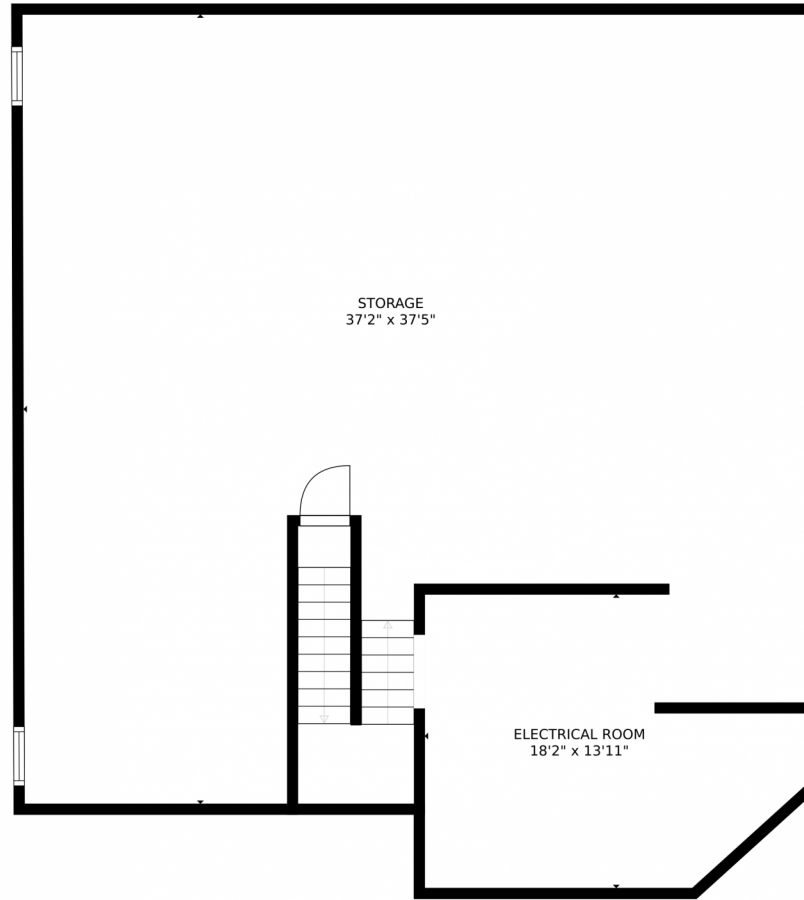

3 Car

0 Acre

PROPERTY DETAILS

This beautiful custom home is located on a corner lot in an exclusive gated community. Enter to see a stunning spiral stair case, arched ceilings and custom white oak flooring. The chef's kitchen features a gas range, double refrigerators and a pantry for plenty of storage. The dining room has french doors that open directly to the back porch and stamped patio, perfect for entertaining. This sprawling home boasts 6 bedrooms and 6 bathrooms. Enter the upper level master suite through french doors and enjoy the lovely pass through fire place, spa like bathroom, oversized walk-in closet and private balcony. Four additional bedrooms boast on suite bathrooms, including the main level bedroom. This custom property is solidly built with 2'x6' framing and stucco exterior. This home has two furnaces and two air conditioners, one each for the main and upper levels. The Spanish tile roof adds both aesthetic and comfort. The three car garage is oversized with high ceilings and is fully insulated, with new wood garage doors. The unfinished basement is awaiting your finishing touches. Convenient access to C470, restaurants, parks, pools, trails, shopping and spas. Don't let the opportunity to own this one of a kind home pass you by!

Terra Madrigal
 303-902-8620
 terramadrigal@hotmail.com

SIZES AND DIMENSIONS ARE APPROXIMATE, ACTUAL MAY VARY.

Disclaimer: Sizes and Dimensions are Approximate, Actual May Vary.

10952 West Indore Drive, Littleton, CO 80127 – Main Level

SIZES AND DIMENSIONS ARE APPROXIMATE, ACTUAL MAY VARY.

Disclaimer: Sizes and Dimensions are Approximate, Actual May Vary.

Terra Madrigal
303-902-8620
terramadrigal@hotmail.com

10952 West Indore Drive, Littleton, CO 80127 – 2nd Floor