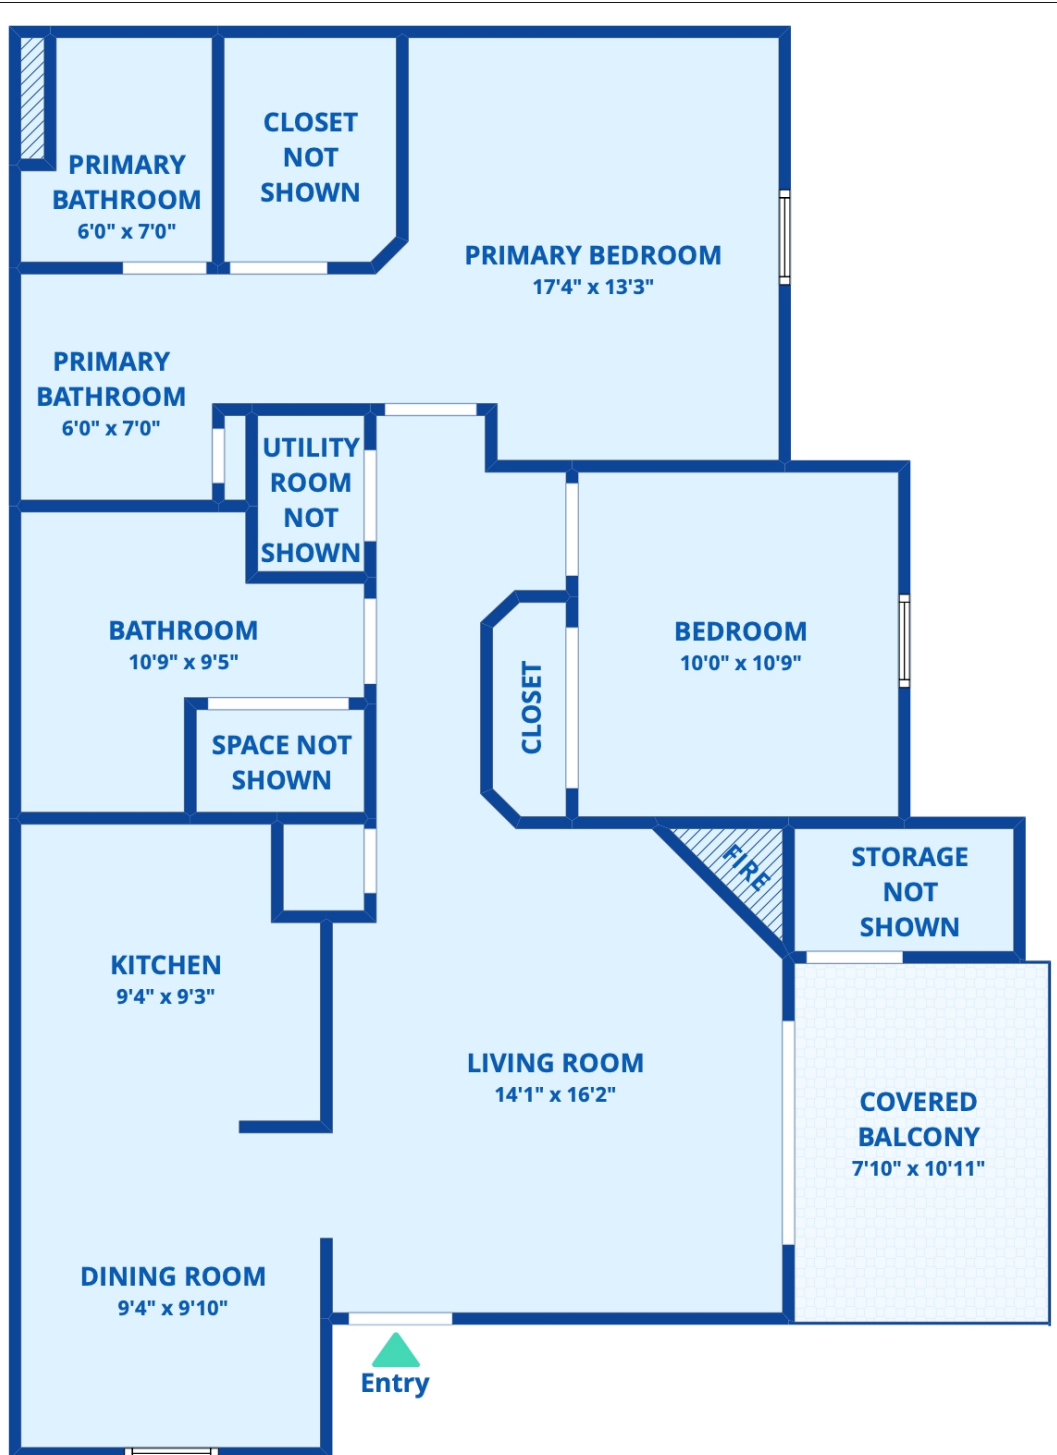

**Taylor Haas**  
303-665-7368  
taylorh@coloradorpm.com  
<https://www.coloradorpm.com/available-rental-properties-denver>

All dimensions are approximate and subject to independent verification.

Disclaimer: Sizes and Dimensions are Approximate, Actual May Vary.