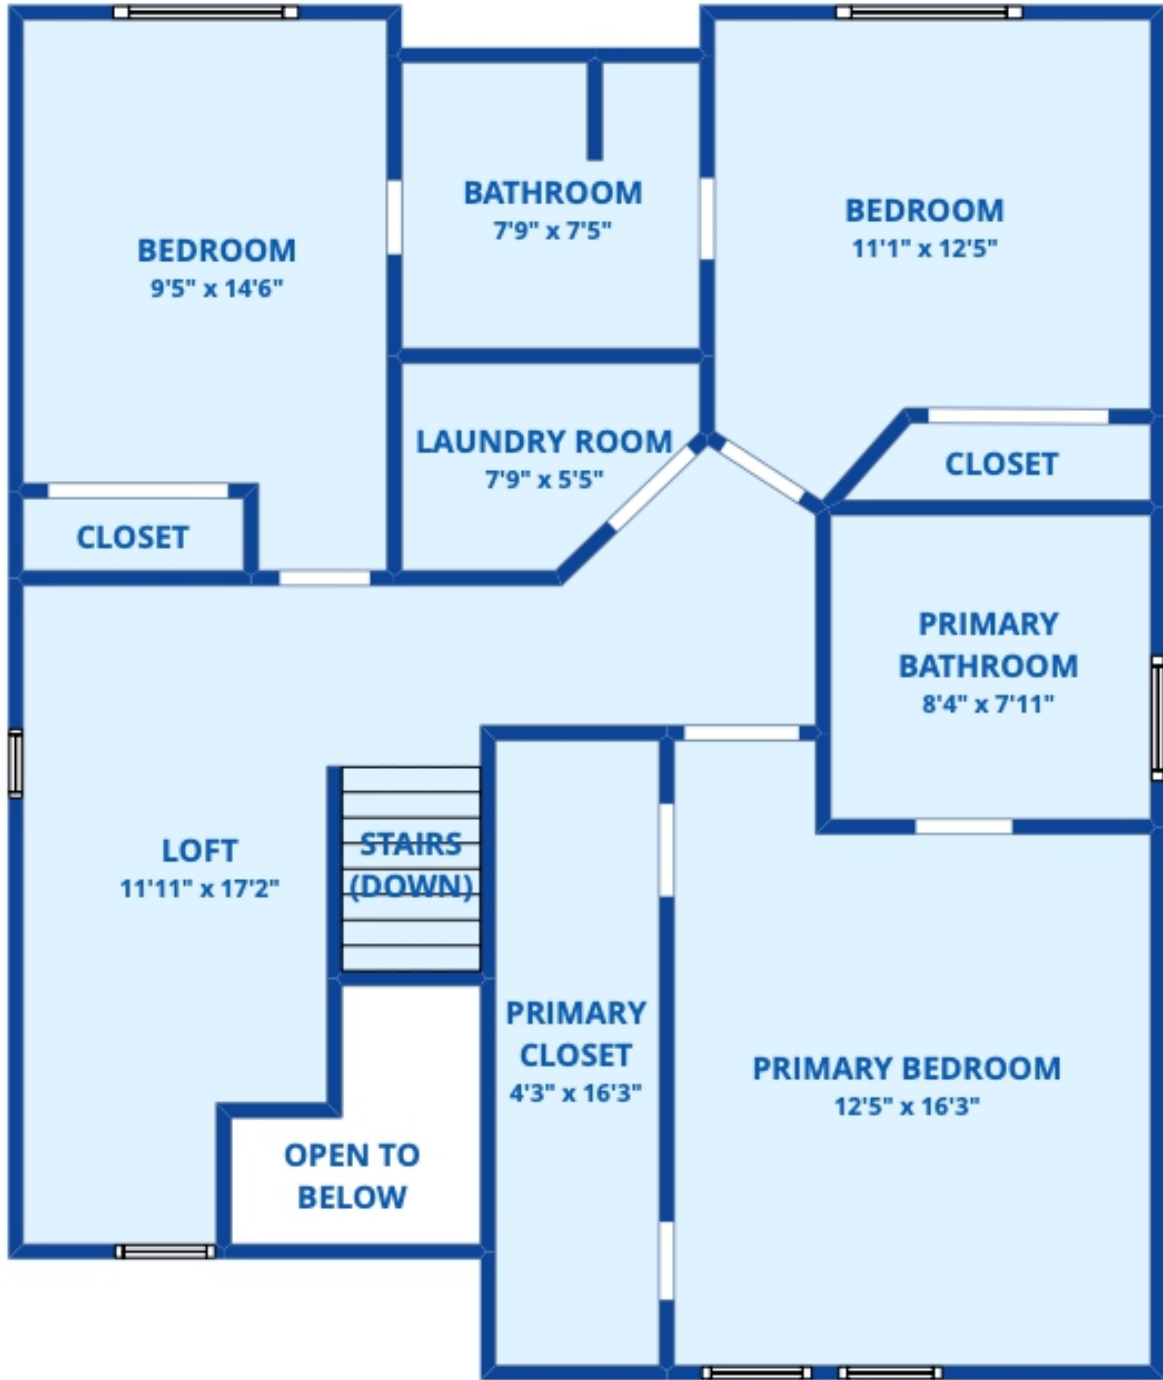

All dimensions are approximate and subject to independent verification.

Disclaimer: Sizes and Dimensions are Approximate, Actual May Vary.

Taylor Haas
303-665-7368
taylorh@coloradorpm.com
<https://www.coloradorpm.com/available-rental-properties-denver>

Scan code
for more
property
details