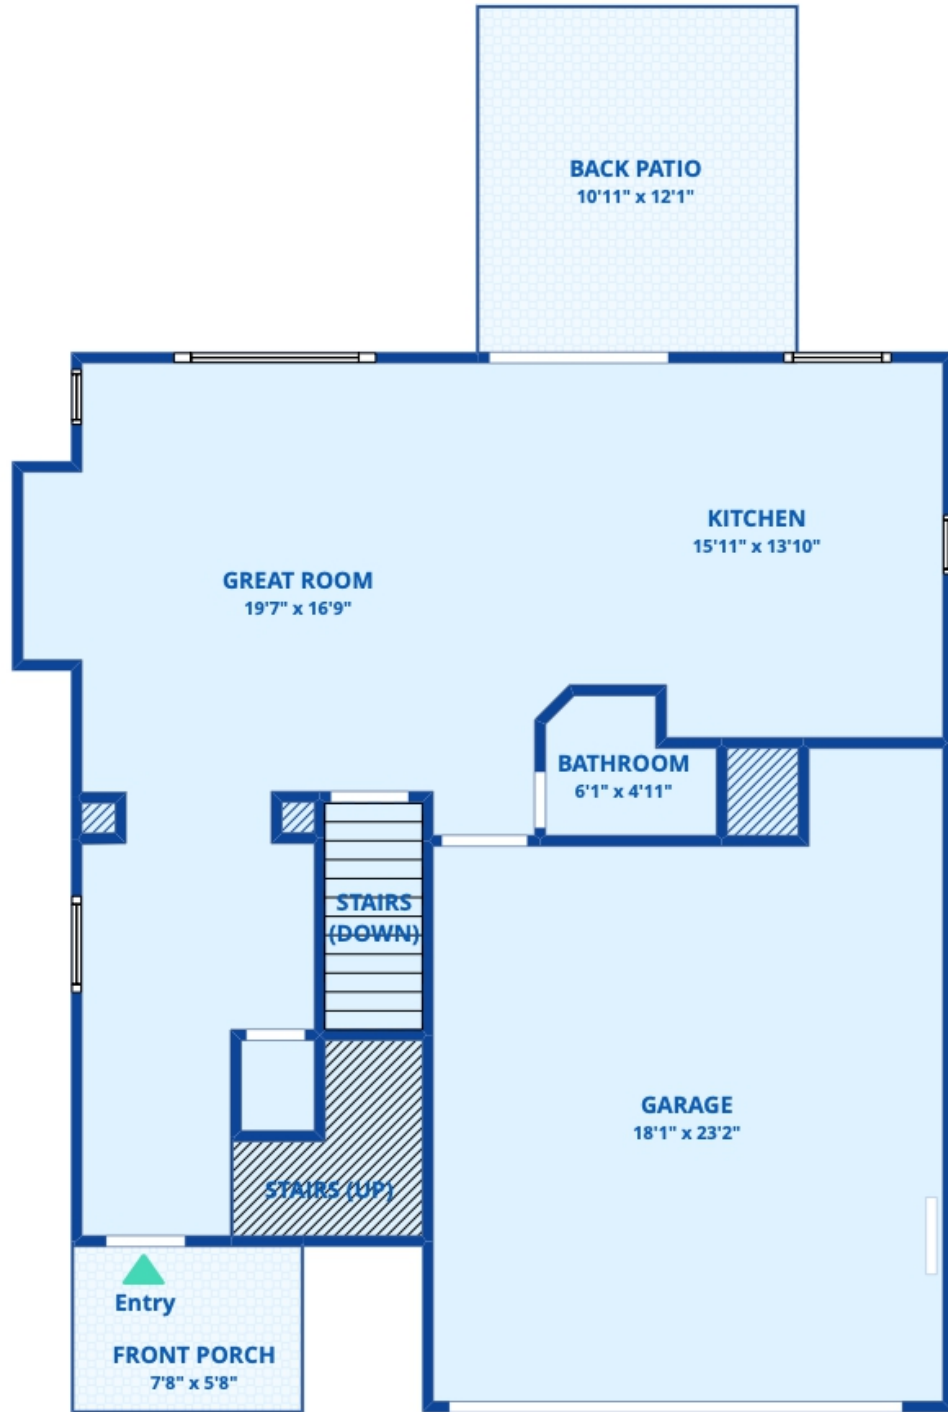


 Single Family

Taylor Haas
303-665-7368
taylorh@coloradorpm.com
<https://www.coloradorpm.com/available-rental-properties-denver>

All dimensions are approximate and subject to independent verification.

Disclaimer: Sizes and Dimensions are Approximate, Actual May Vary.