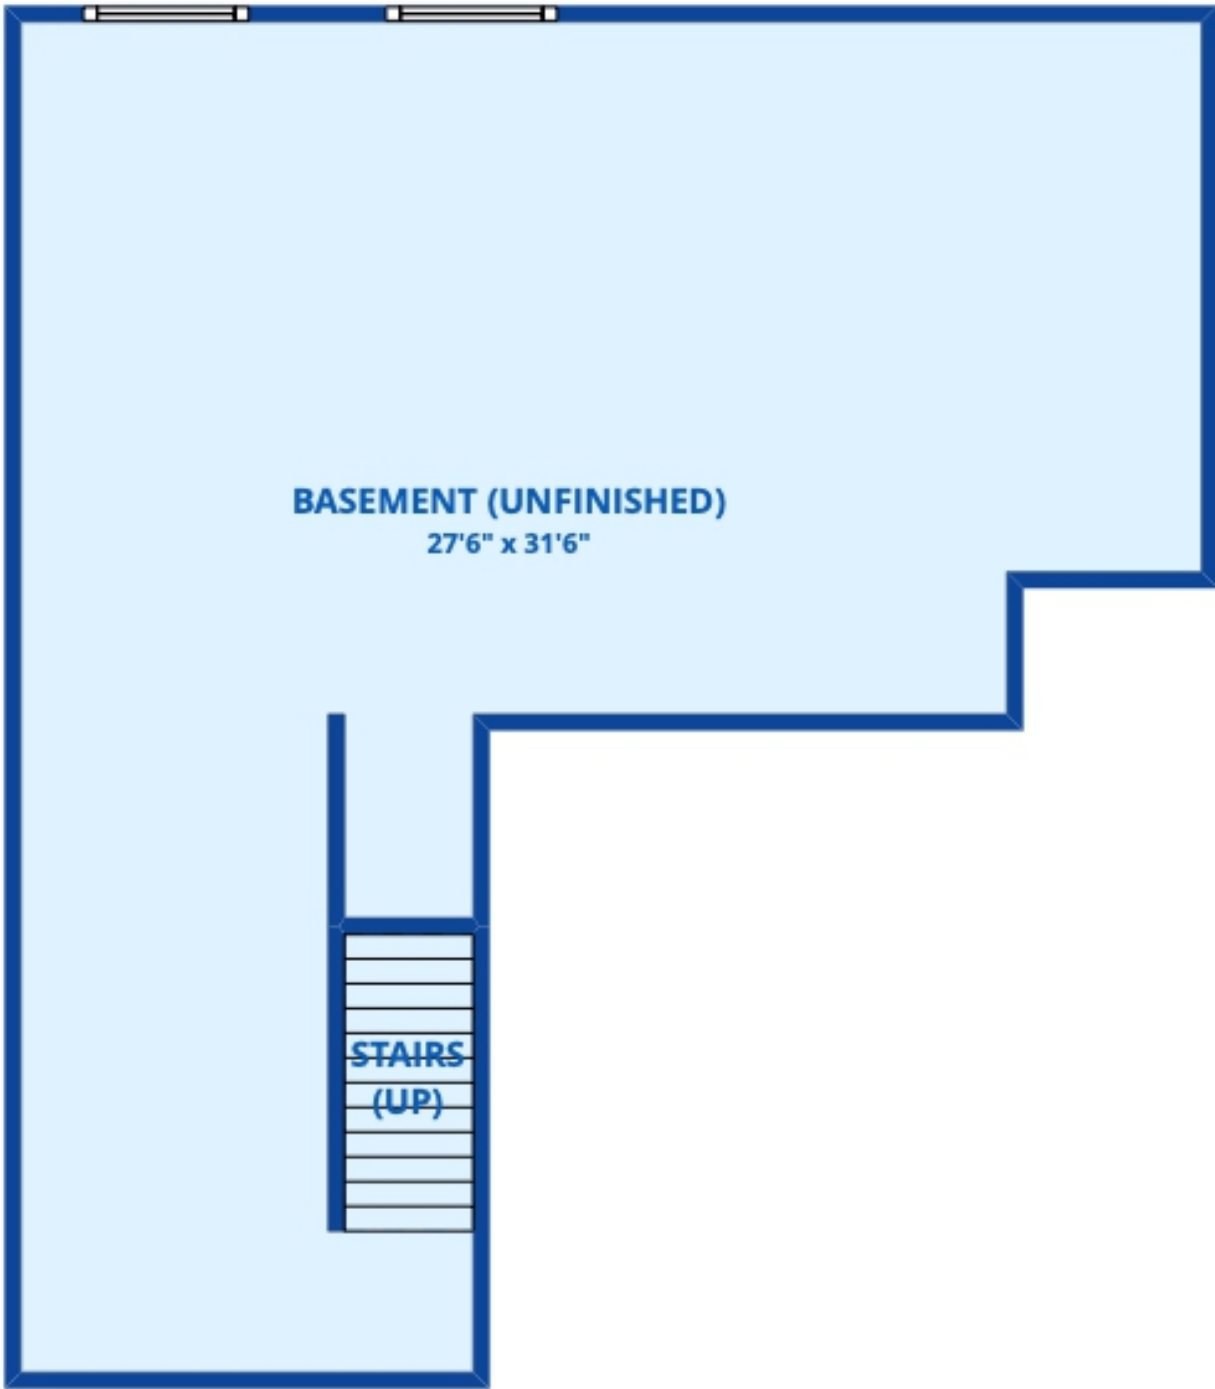

All dimensions are approximate and subject to independent verification.

Disclaimer: Sizes and Dimensions are Approximate, Actual May Vary.

Taylor Haas
303-665-7368
taylorh@coloradorpm.com
<https://www.coloradorpm.com/available-rental-properties-denver>