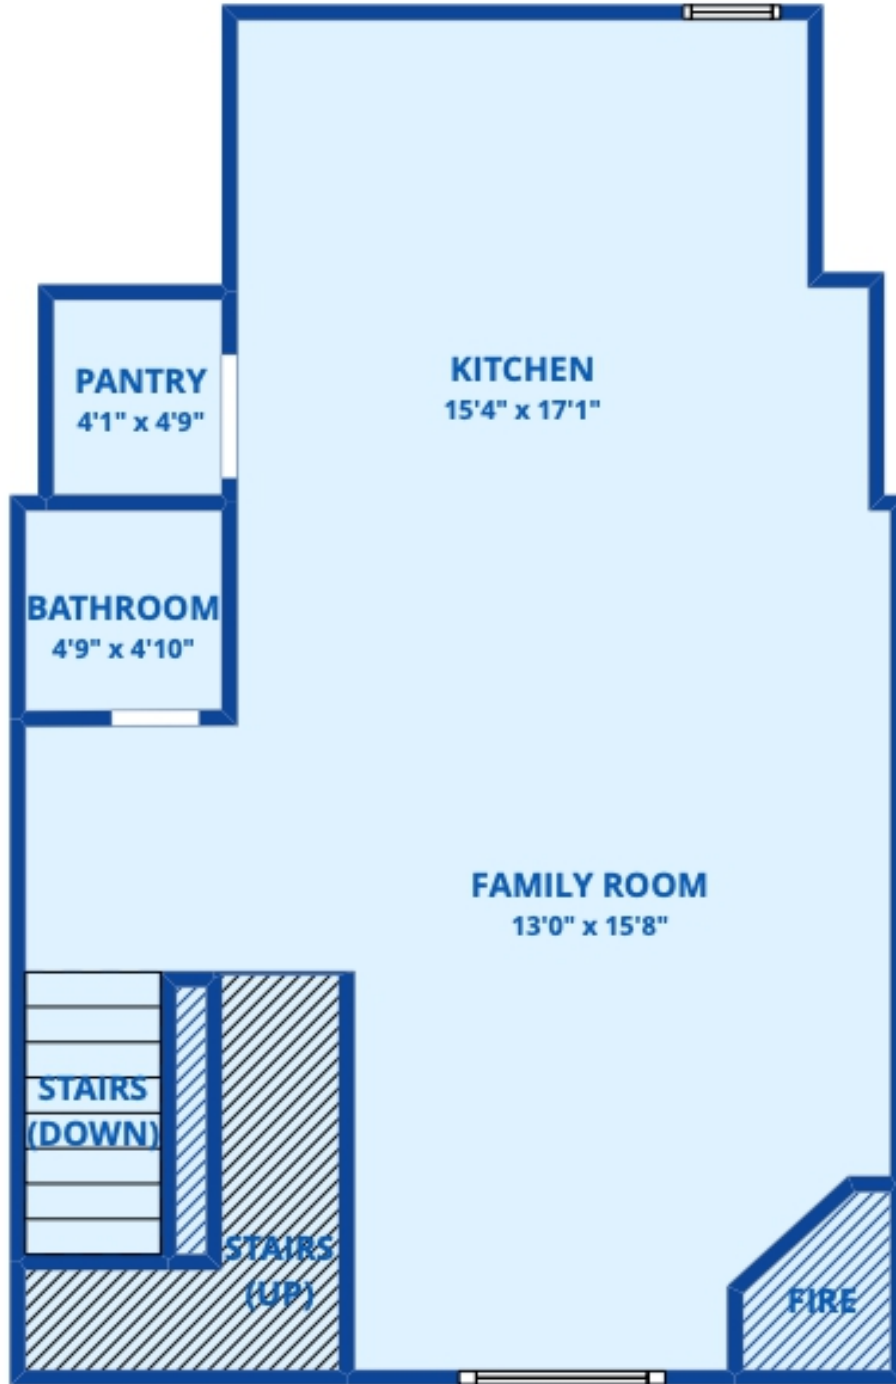

All dimensions are approximate and subject to independent verification.

Disclaimer: Sizes and Dimensions are Approximate, Actual May Vary.

Taylor Haas
303-665-7368
taylorh@coloradorpm.com
<https://www.coloradorpm.com/available-rental-properties-denver>

Scan code
for more
property
details