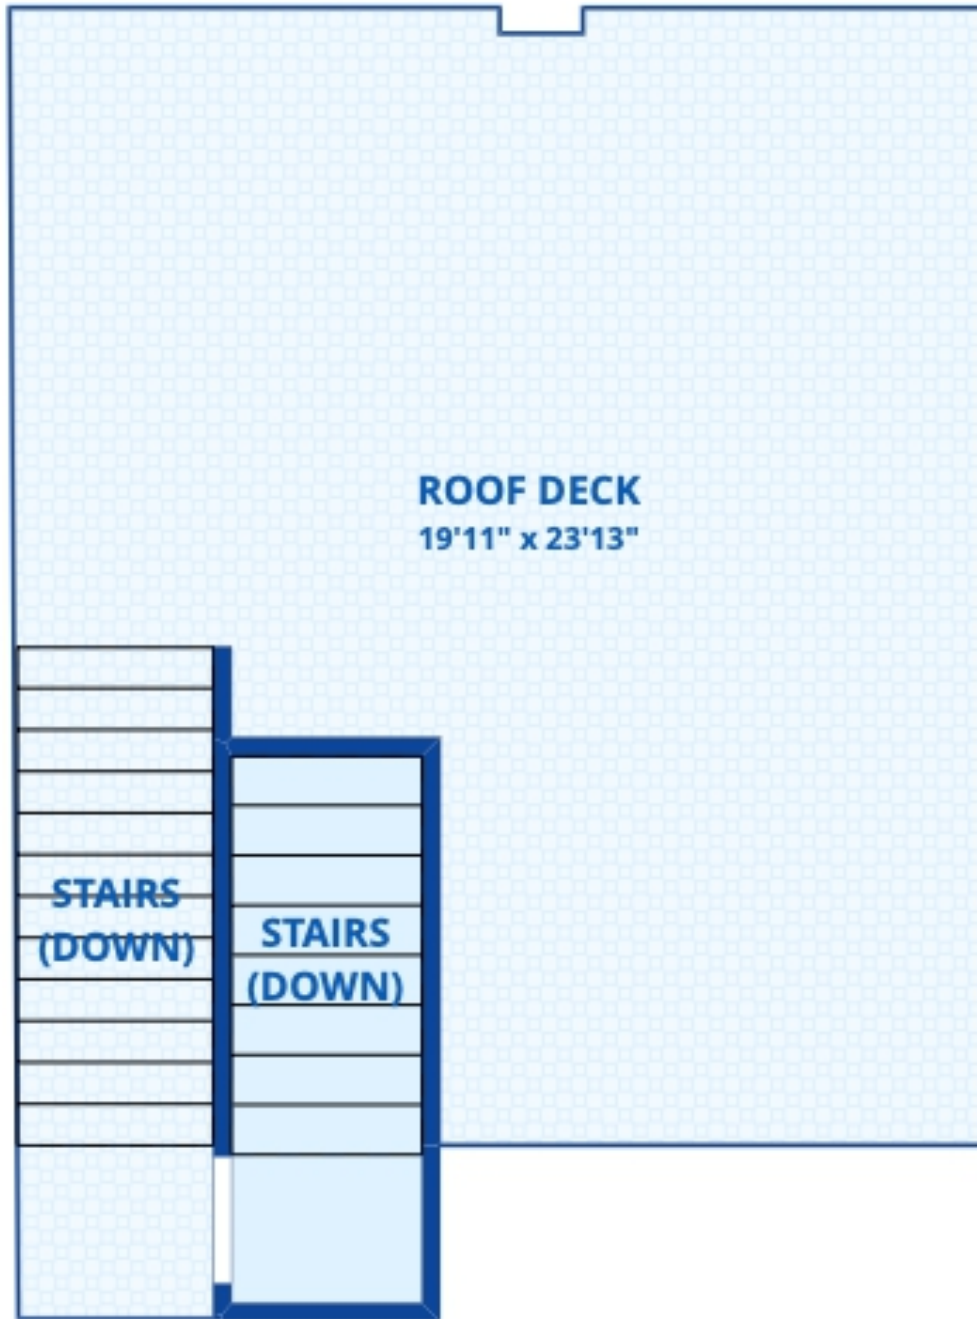

All dimensions are approximate and subject to independent verification.

Disclaimer: Sizes and Dimensions are Approximate, Actual May Vary.

Taylor Haas
303-665-7368
taylorh@coloradorpm.com
<https://www.coloradorpm.com/available-rental-properties-denv>