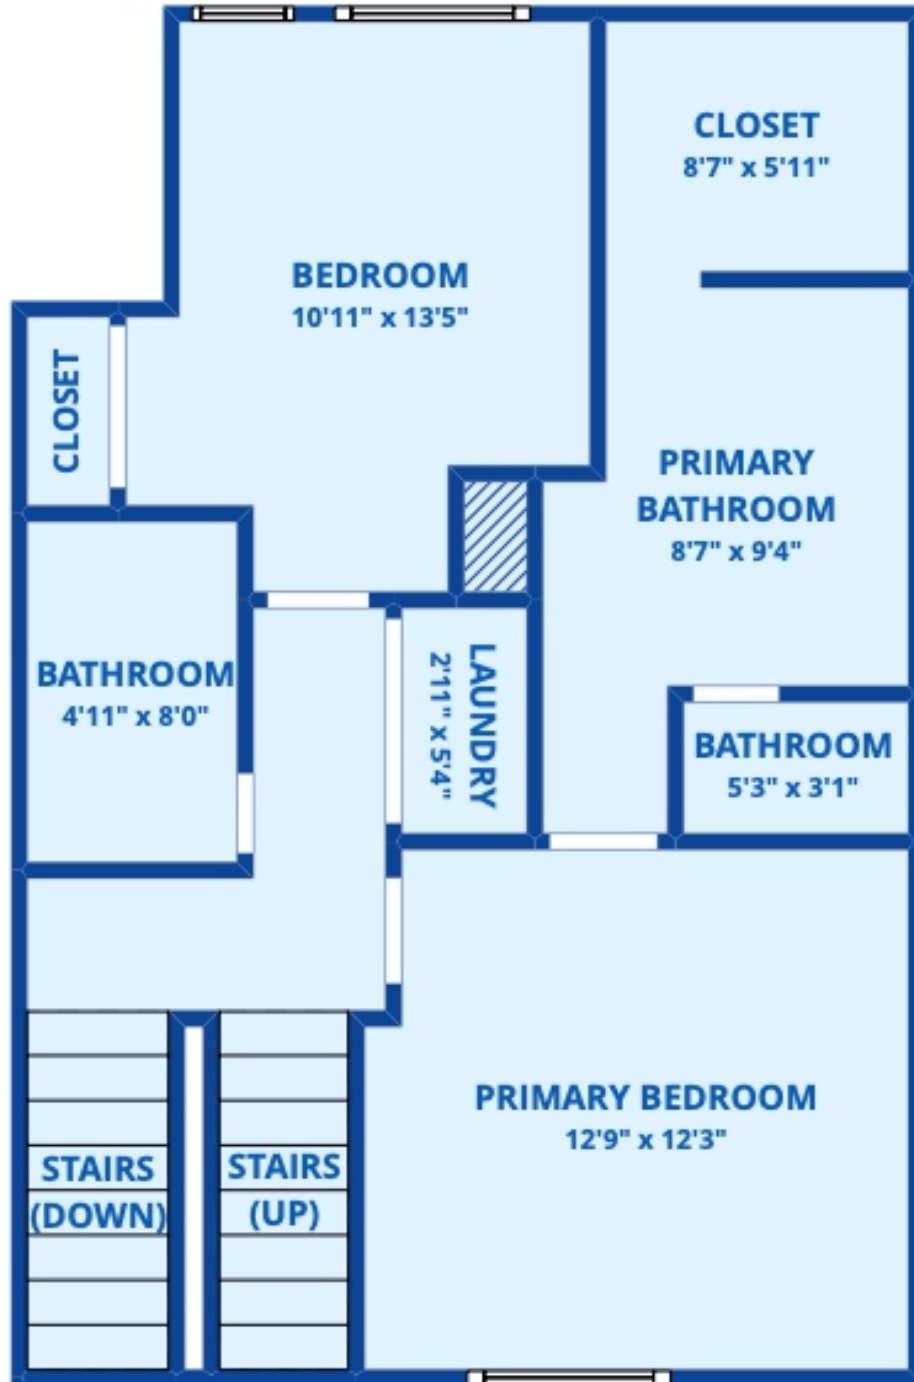

All dimensions are approximate and subject to independent verification.

Disclaimer: Sizes and Dimensions are Approximate, Actual May Vary.

Taylor Haas
303-665-7368
taylorh@coloradorpm.com
<https://www.coloradorpm.com/available-rental-properties-denv>