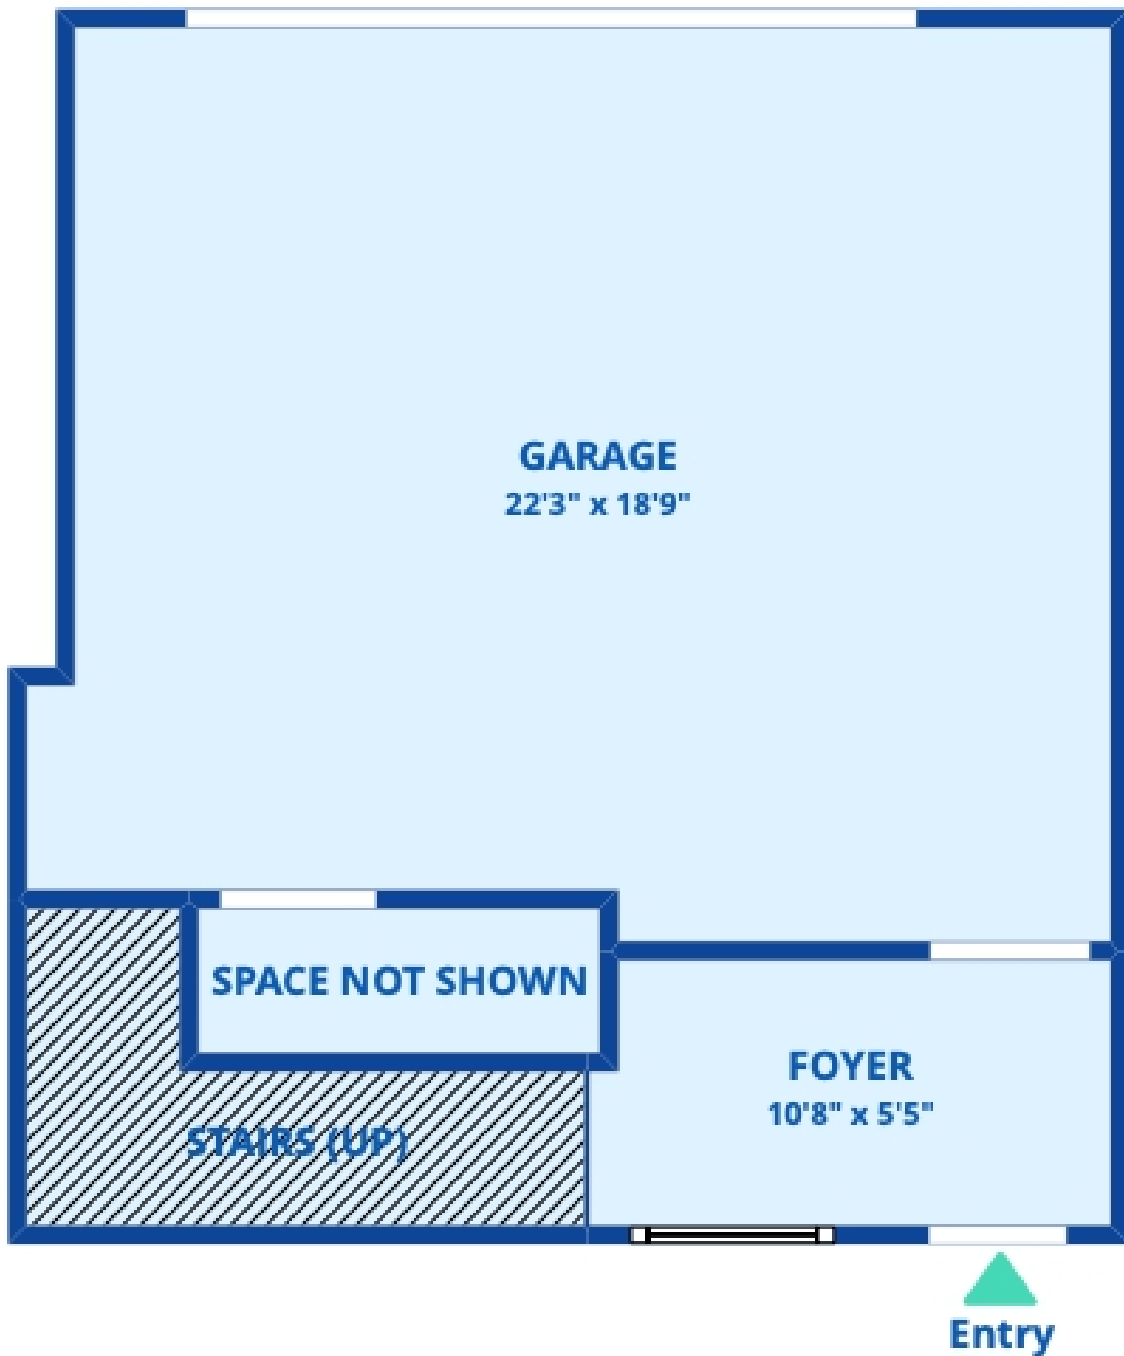

 Condominium

Taylor Haas
303-665-7368
taylorh@coloradorpm.com
<https://www.coloradorpm.com/available-rental-properties-denver>

All dimensions are approximate and subject to independent verification.

Disclaimer: Sizes and Dimensions are Approximate, Actual May Vary.