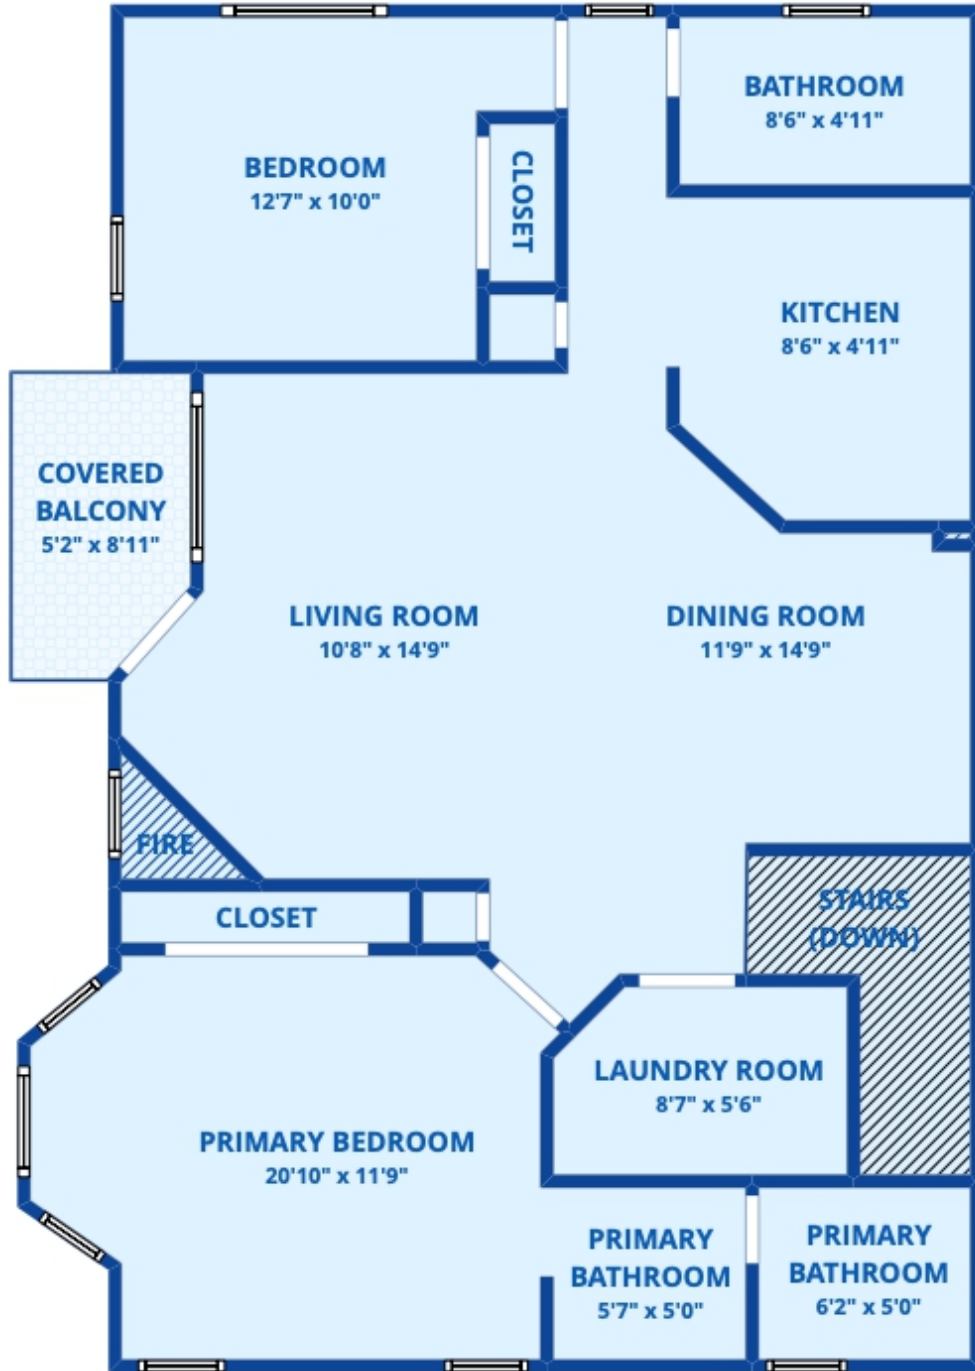

All dimensions are approximate and subject to independent verification.

Disclaimer: Sizes and Dimensions are Approximate, Actual May Vary.

**Taylor Haas**  
303-665-7368  
taylorh@coloradorpm.com  
<https://www.coloradorpm.com/available-rental-properties-denver>