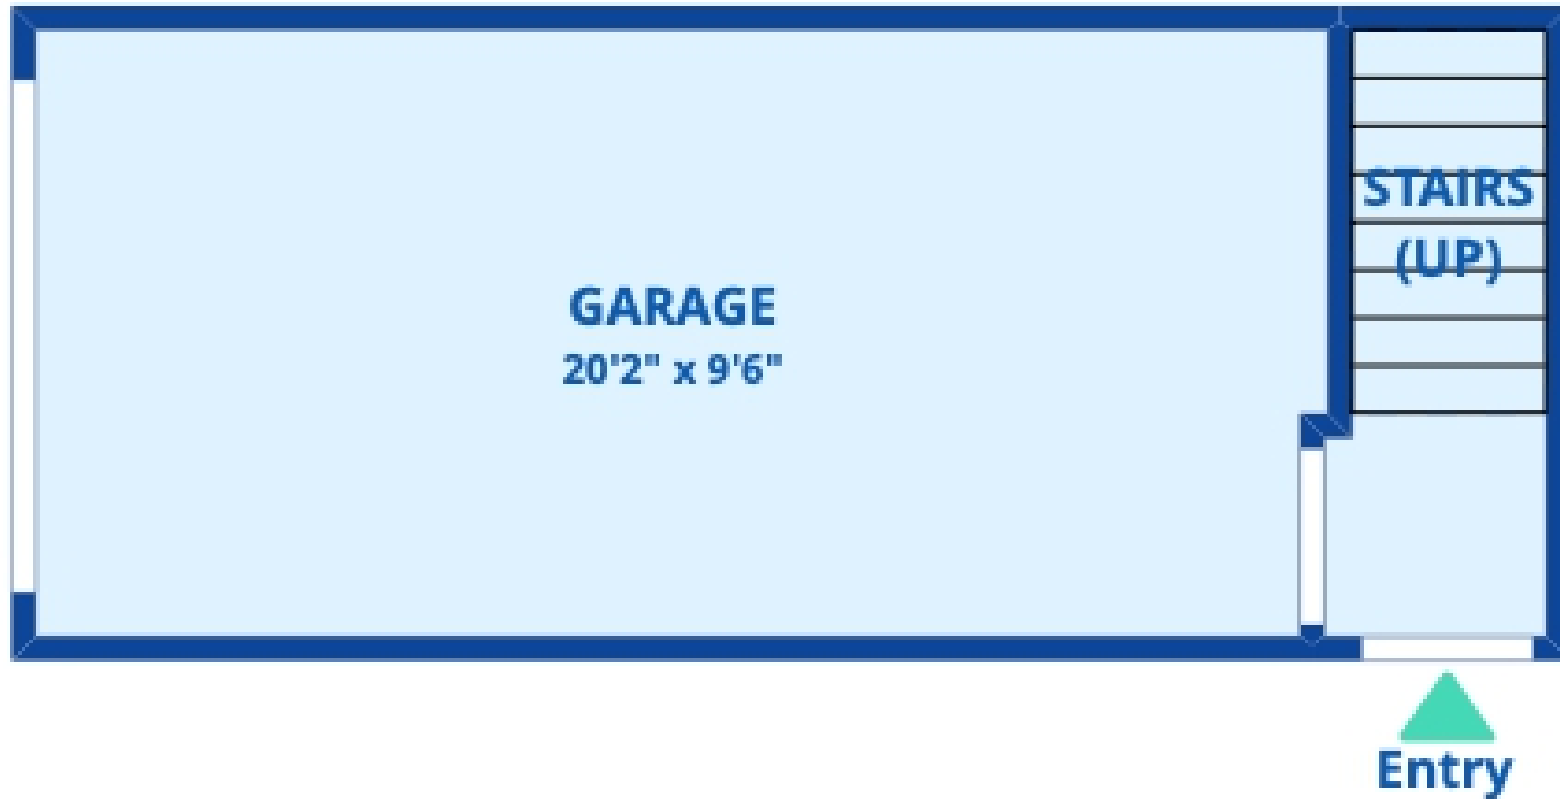

All dimensions are approximate and subject to independent verification.

Disclaimer: Sizes and Dimensions are Approximate, Actual May Vary.

Taylor Haas
303-665-7368
taylorh@coloradorpm.com
<https://www.coloradorpm.com/available-rental-properties-denver>

Scan code
for more
property
details