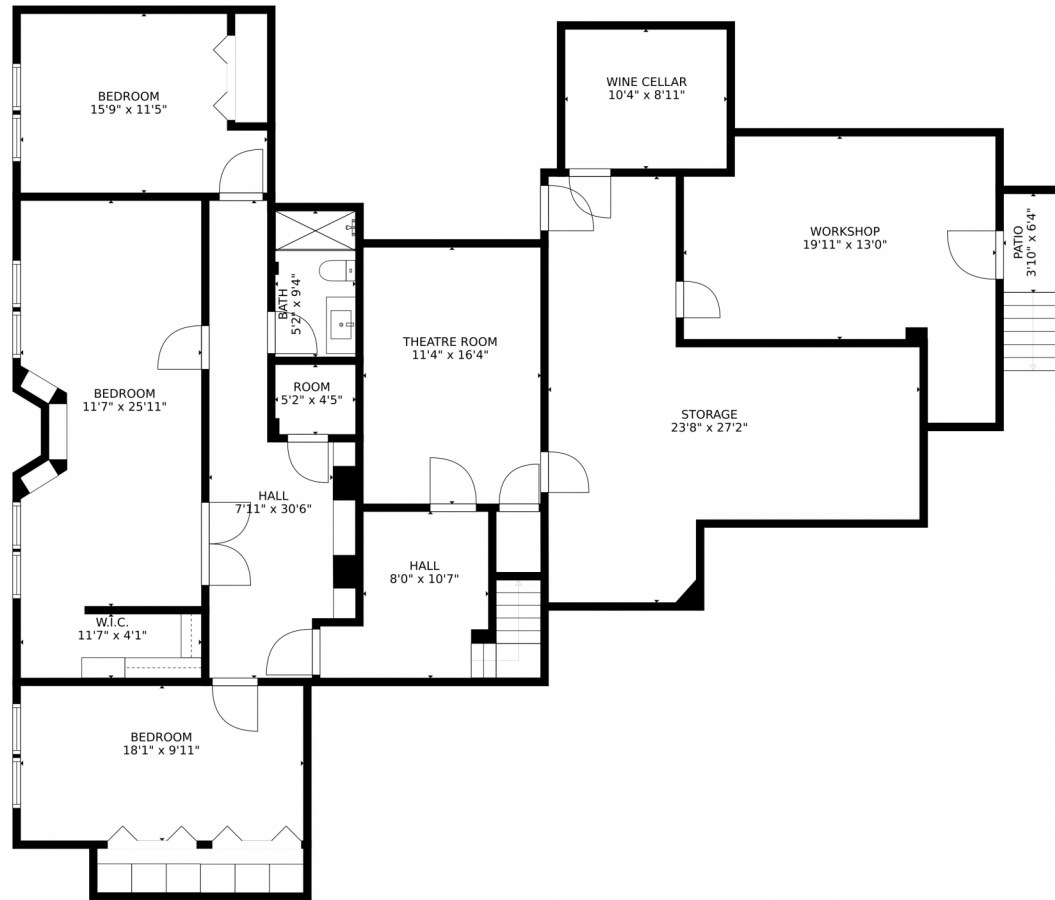

562 Manorwood Lane  
Louisville, CO 80027

Single Family

4000 SQFT

**Jennifer Butler**  
303-902-1751  
jennifer@elevatedrealestate.com

Scan code  
for more  
property  
details

562 Manorwood Lane, Louisville, CO 80027 – Lower Level

SIZES AND DIMENSIONS ARE APPROXIMATE, ACTUAL MAY VARY.

Disclaimer: Sizes and Dimensions are Approximate, Actual May Vary.

**Jennifer Butler**  
303-902-1751  
jennifer@elevatedrealestate.com

# 562 Manorwood Lane, Louisville, CO 80027 – Main Level

SIZES AND DIMENSIONS ARE APPROXIMATE, ACTUAL MAY VARY.

Disclaimer: Sizes and Dimensions are Approximate, Actual May Vary.

**Jennifer Butler**  
303-902-1751  
jennifer@elevatedrealestate.com