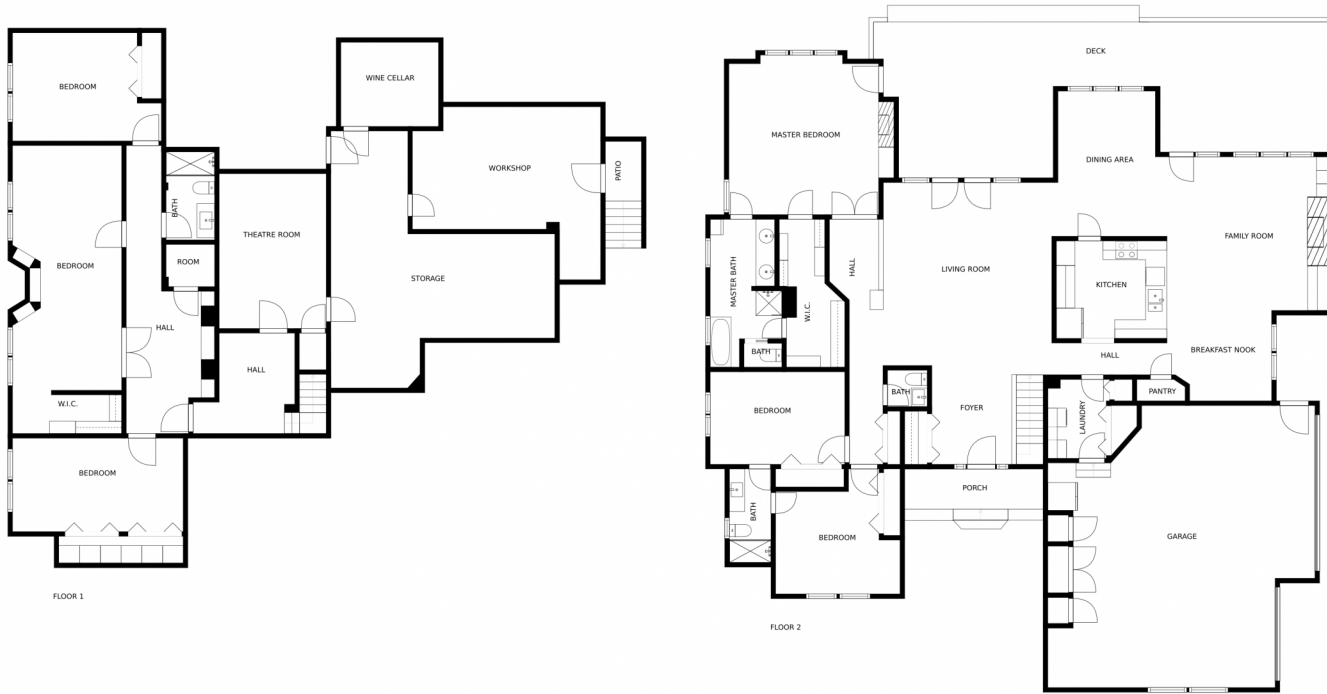

# 562 Manorwood Lane, Louisville, CO 80027 – Main Level

SIZES AND DIMENSIONS ARE APPROXIMATE, ACTUAL MAY VARY.

Disclaimer: Sizes and Dimensions are Approximate, Actual May Vary.

**Jennifer Butler**  
303-902-1751  
jennifer@elevatedrealestate.com

# 562 Manorwood Lane, Louisville, CO 80027 – All Floors

SIZES AND DIMENSIONS ARE APPROXIMATE, ACTUAL MAY VARY.

Disclaimer: Sizes and Dimensions are Approximate, Actual May Vary.

**Jennifer Butler**  
303-902-1751  
jennifer@elevatedrealestate.com