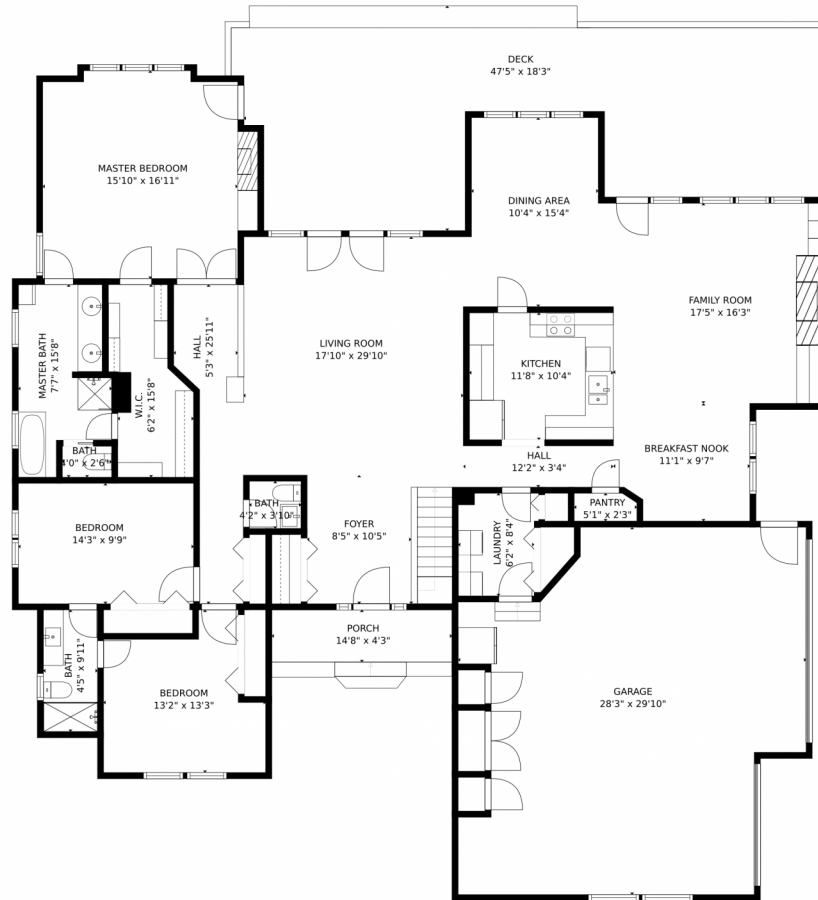

562 Manorwood Lane  
Louisville, CO 80027

Single Family

4000 SQFT

**Jennifer Butler**  
303-902-1751  
jennifer@elevatedrealestate.com

Scan code  
for more  
property  
details

562 Manorwood Lane, Louisville, CO 80027 – Lower Level

SIZES AND DIMENSIONS ARE APPROXIMATE, ACTUAL MAY VARY.

Disclaimer: Sizes and Dimensions are Approximate, Actual May Vary.

**Jennifer Butler**  
303-902-1751  
jennifer@elevatedrealestate.com

# 562 Manorwood Lane, Louisville, CO 80027 – Main Level

SIZES AND DIMENSIONS ARE APPROXIMATE, ACTUAL MAY VARY.

Disclaimer: Sizes and Dimensions are Approximate, Actual May Vary.

**Jennifer Butler**  
303-902-1751  
jennifer@elevatedrealestate.com

# 562 Manorwood Lane, Louisville, CO 80027 – All Floors

SIZES AND DIMENSIONS ARE APPROXIMATE, ACTUAL MAY VARY.

Disclaimer: Sizes and Dimensions are Approximate, Actual May Vary.

**Jennifer Butler**  
303-902-1751  
jennifer@elevatedrealestate.com