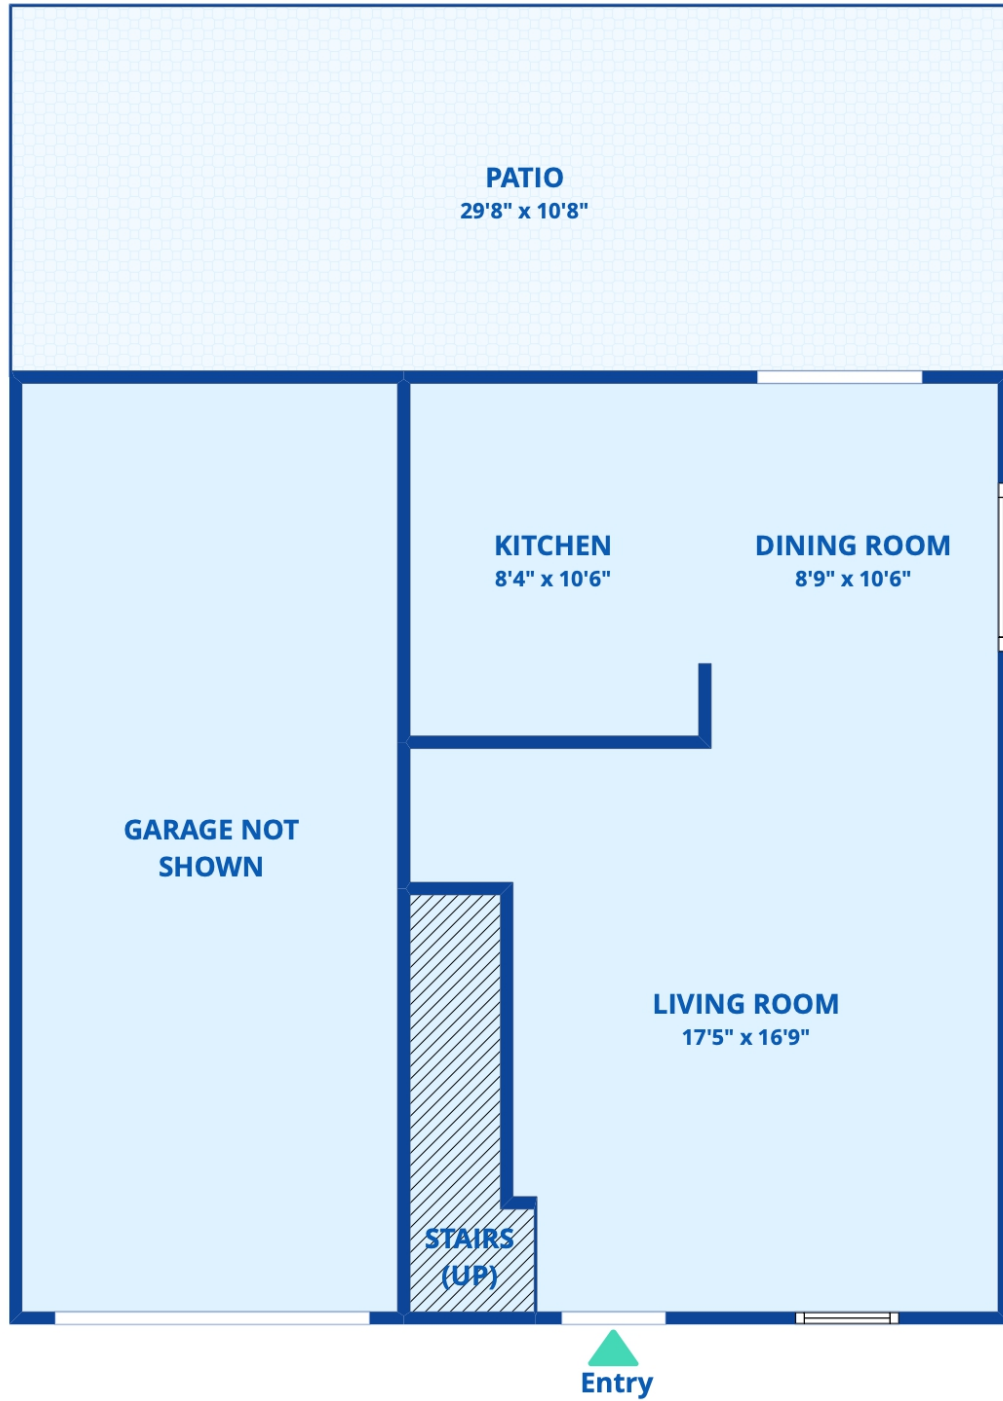


 Single Family

Taylor Haas
303-665-7368
taylorh@coloradorpm.com
<https://www.coloradorpm.com/available-rental-properties-denver>

All dimensions are approximate and subject to independent verification.

Disclaimer: Sizes and Dimensions are Approximate, Actual May Vary.