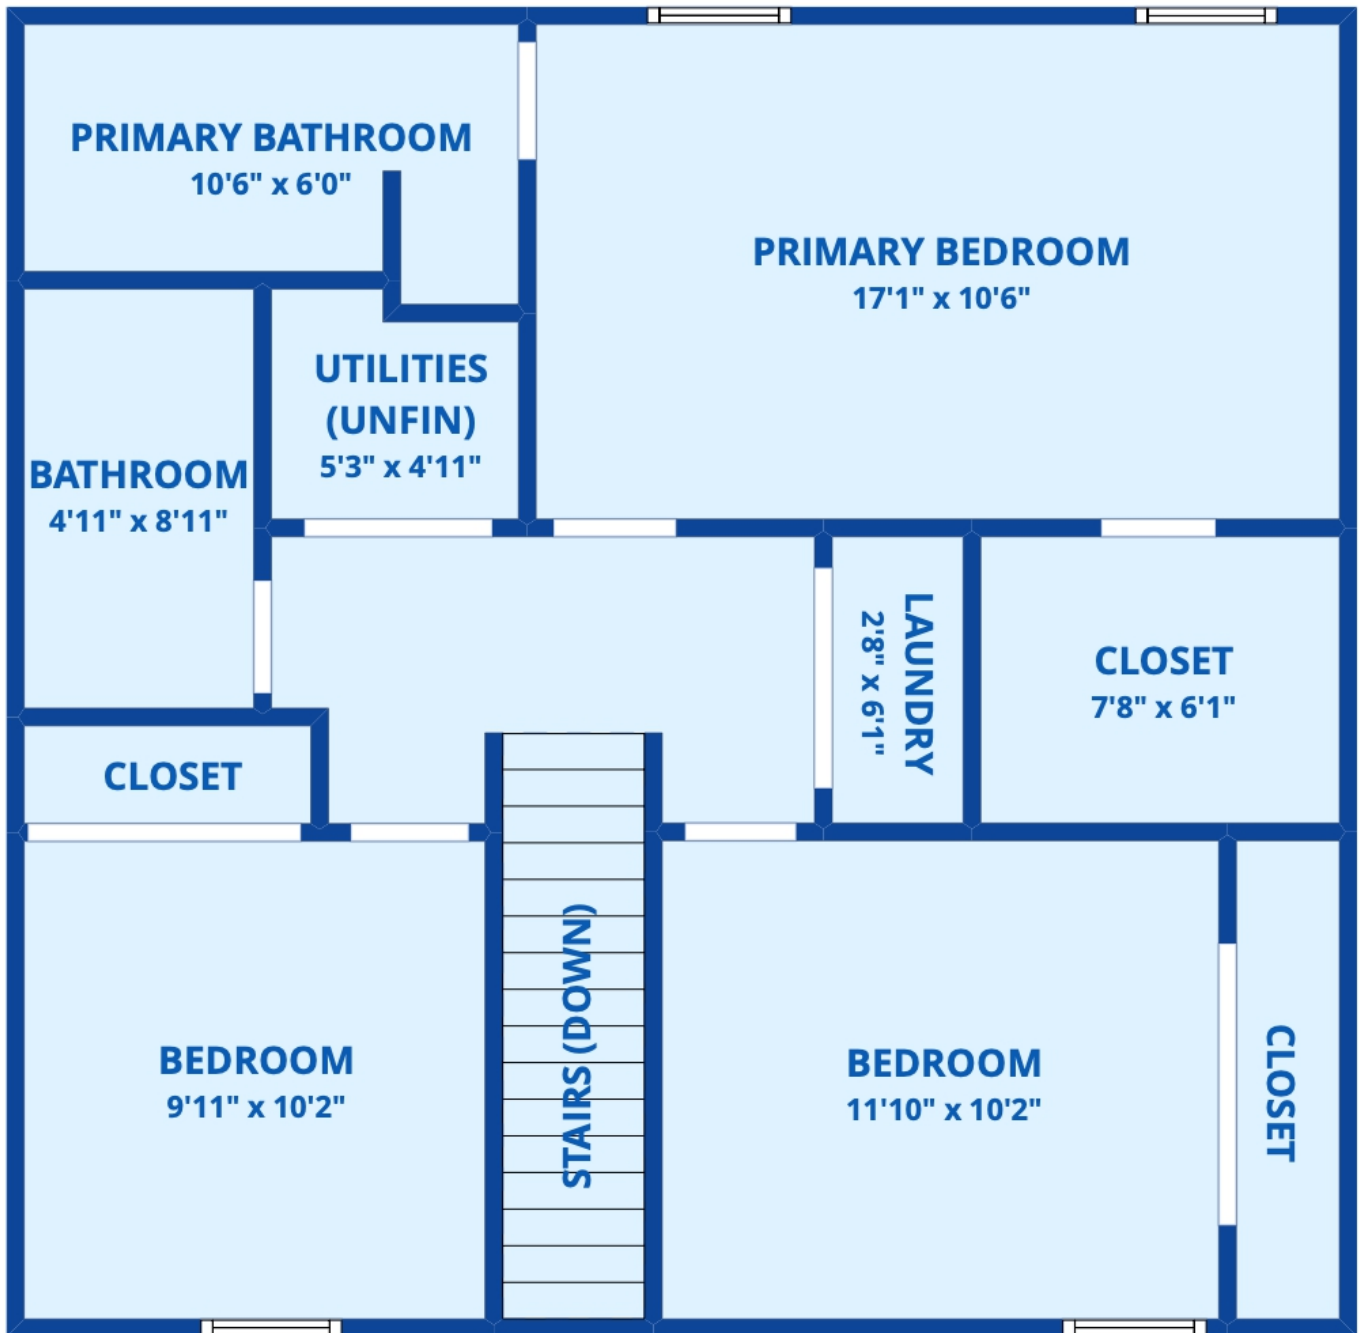

All dimensions are approximate and subject to independent verification.

Disclaimer: Sizes and Dimensions are Approximate, Actual May Vary.

Taylor Haas
303-665-7368
taylorh@coloradorpm.com
<https://www.coloradorpm.com/available-rental-properties-denver>

Scan code
for more
property
details