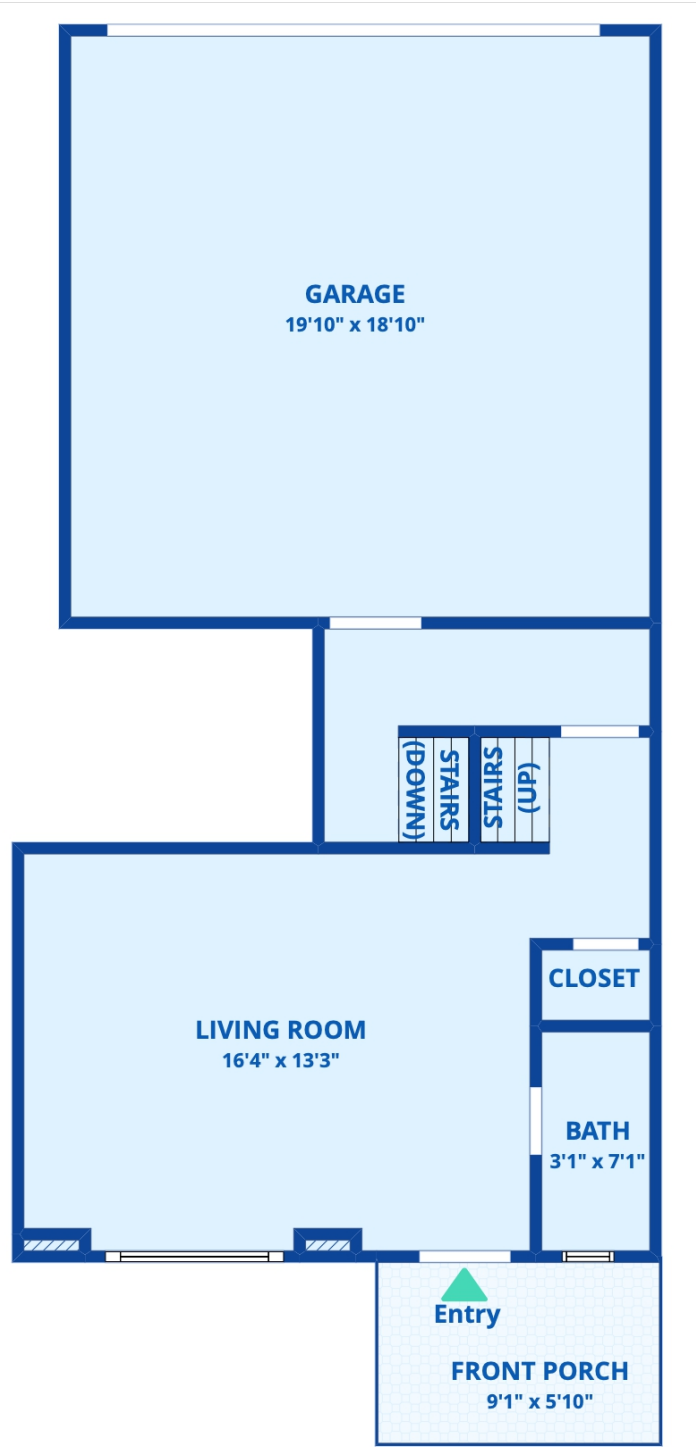

All dimensions are approximate and subject to independent verification.

Disclaimer: Sizes and Dimensions are Approximate, Actual May Vary.

Taylor Haas
303-665-7368
taylorh@coloradorpm.com
<https://www.coloradorpm.com/available-rental-properties-denver>

Scan code
for more
property
details