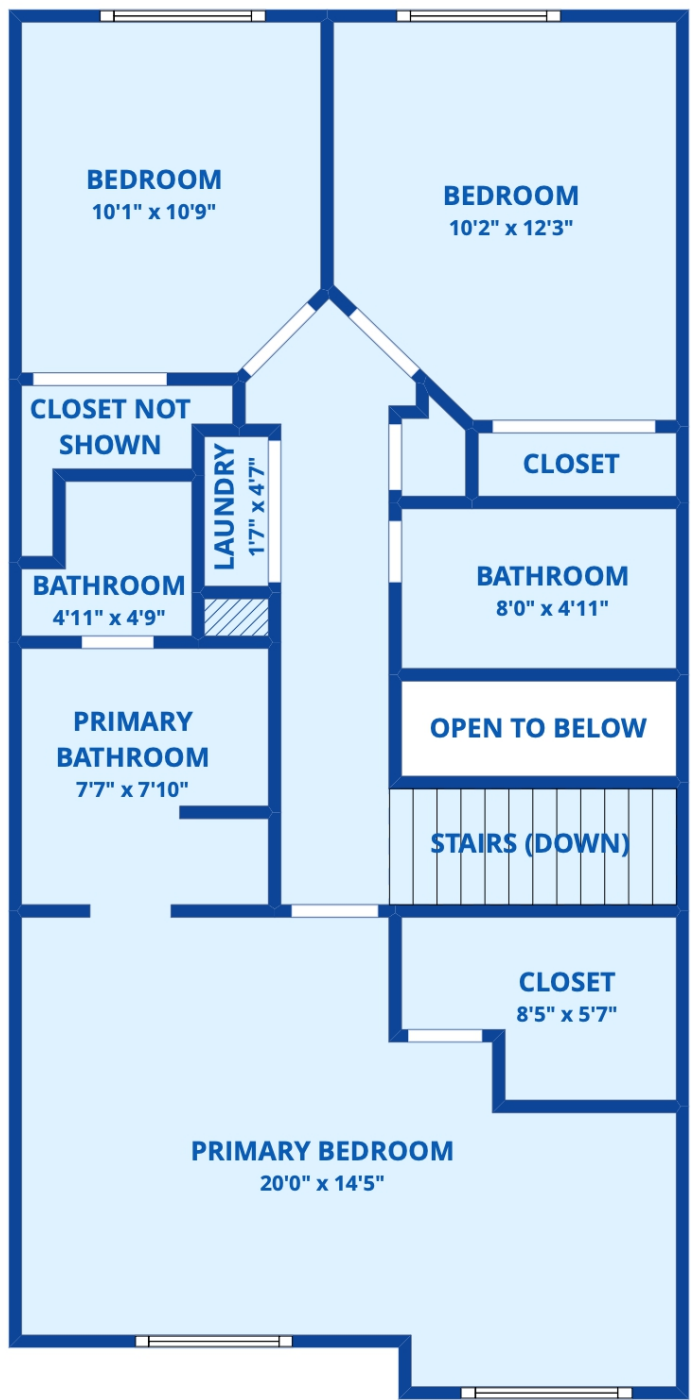

All dimensions are approximate and subject to independent verification.

Disclaimer: Sizes and Dimensions are Approximate, Actual May Vary.

Taylor Haas
303-665-7368
taylorh@coloradorpm.com
<https://www.coloradorpm.com/available-rental-properties-denver>