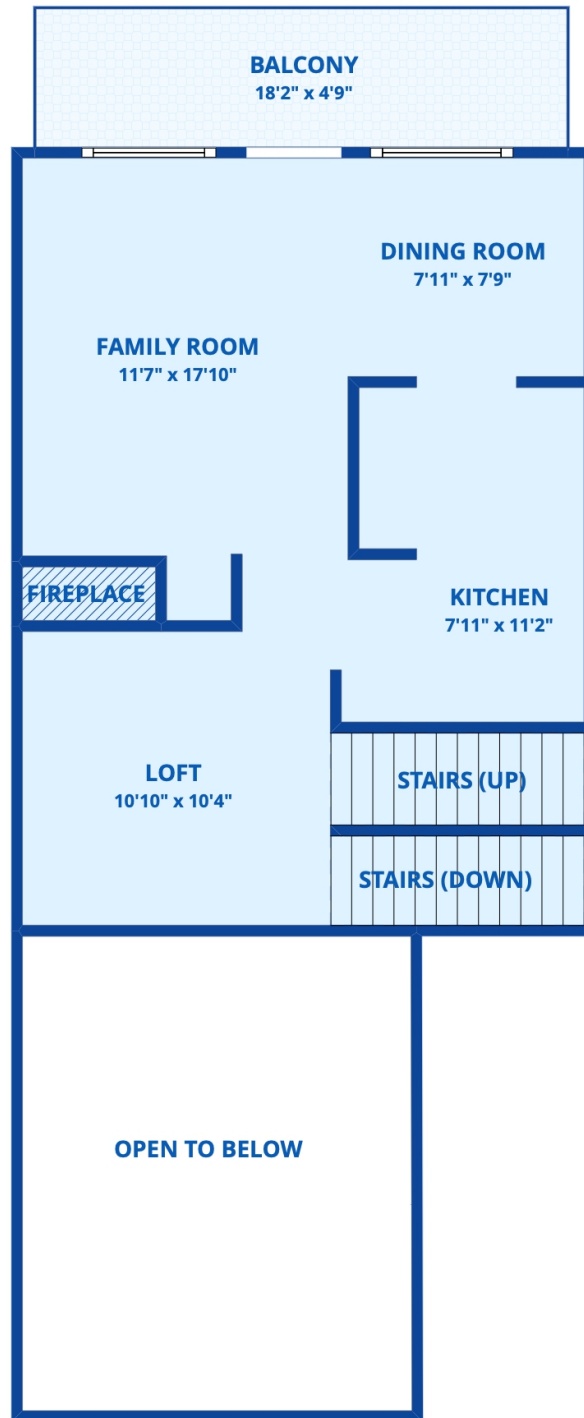

All dimensions are approximate and subject to independent verification.

Disclaimer: Sizes and Dimensions are Approximate, Actual May Vary.

Taylor Haas
303-665-7368
taylorh@coloradorpm.com
<https://www.coloradorpm.com/available-rental-properties-denver>