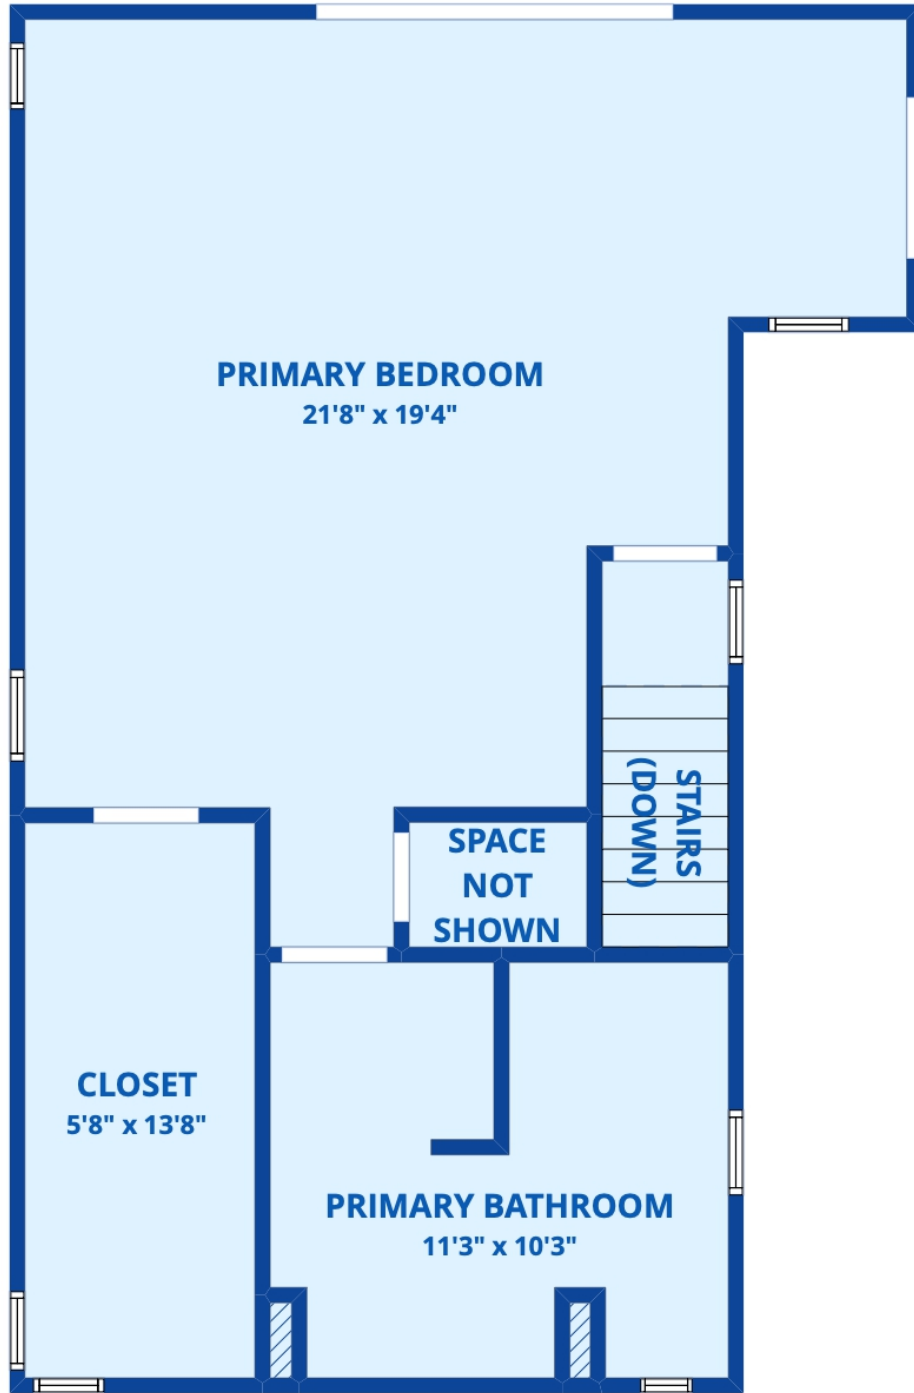

All dimensions are approximate and subject to independent verification.

Disclaimer: Sizes and Dimensions are Approximate, Actual May Vary.

Rachael Barach
954-815-1418
rachael@rachaelbarach.com
<https://www.therachaelbarachgroup.com/>

Scan code
for more
property
details