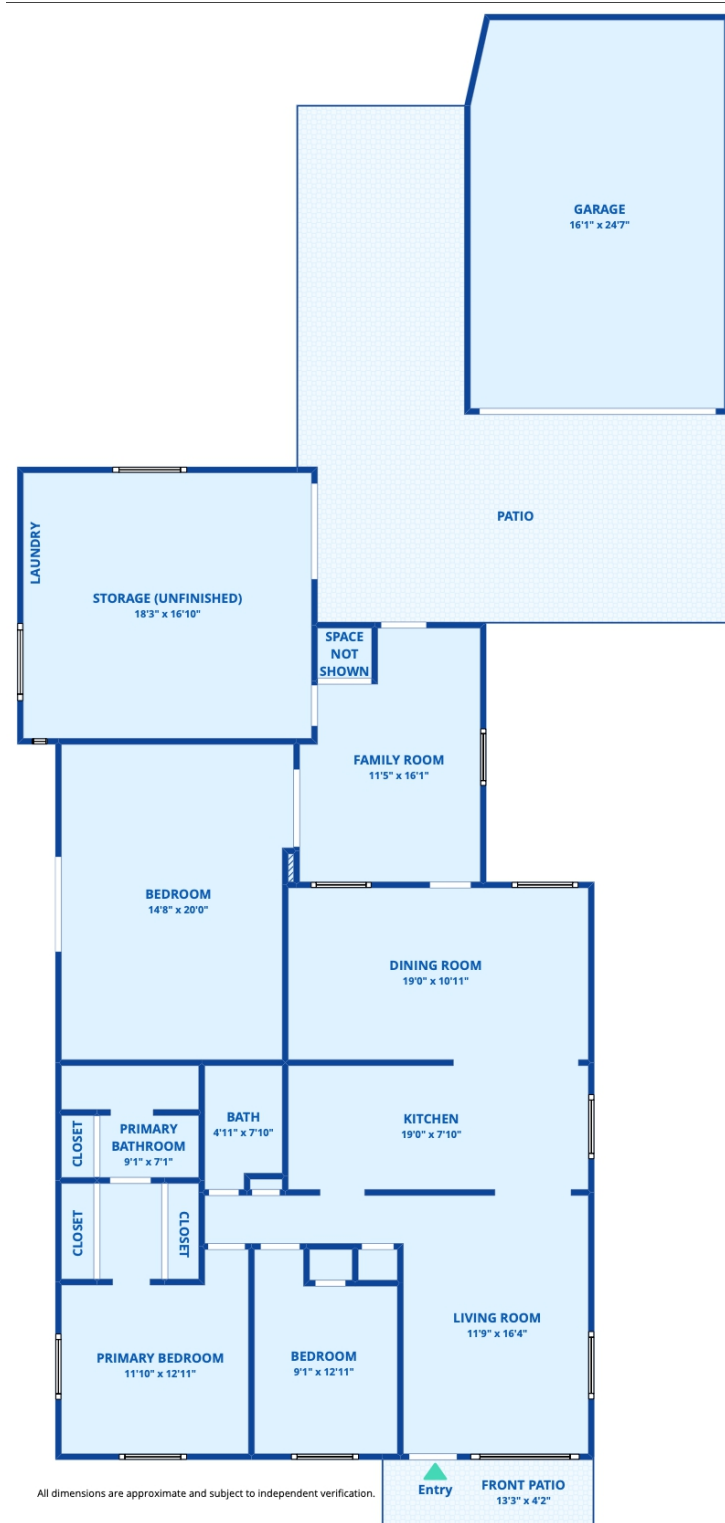


 Single Family

**Taylor Haas**  
303-665-7368  
taylorh@coloradorpm.com  
<https://www.coloradorpm.com/available-rental-properties-denver>

7770 Meade Street, Westminster, CO 80030 – Main Level

Disclaimer: Sizes and Dimensions are Approximate, Actual May Vary.