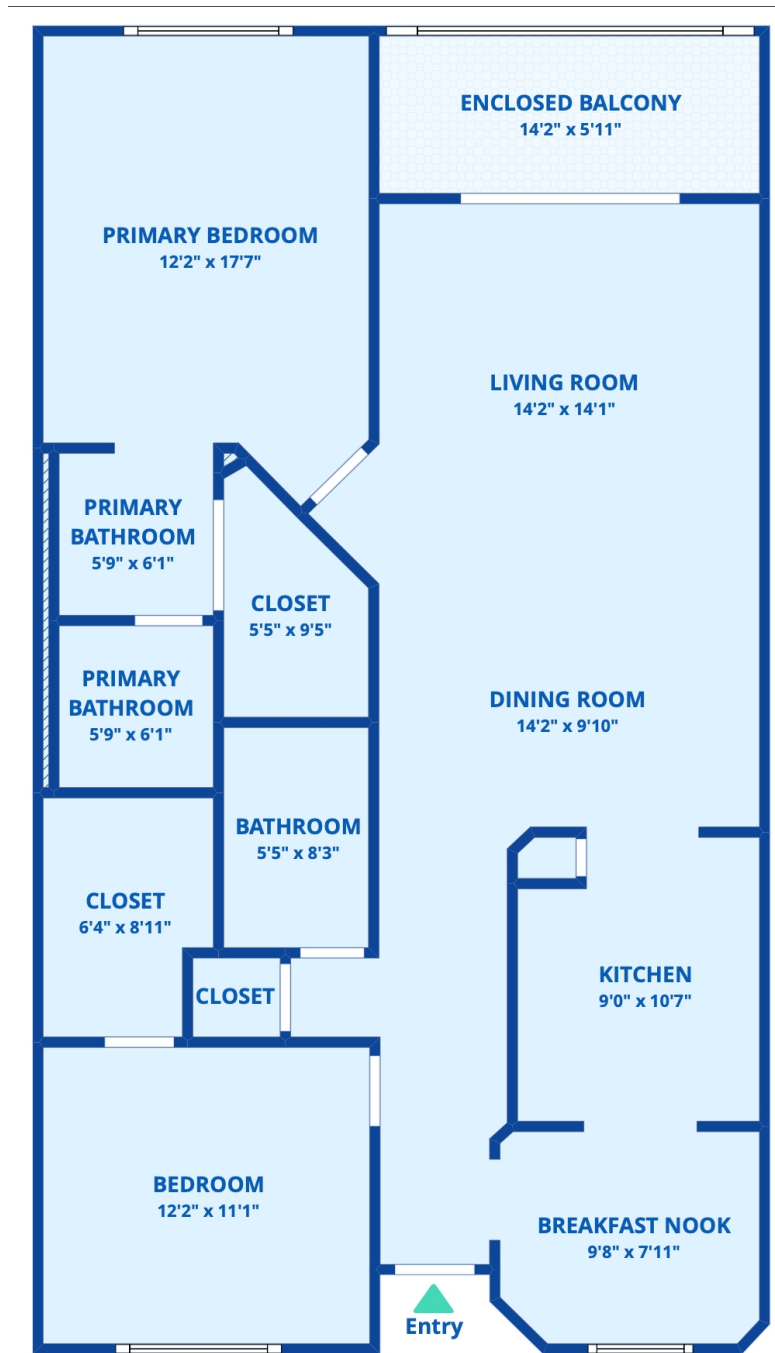

1802 Eleuthera Point H2  
 Coconut Creek, FL 33066  
 COMMUNITY: Wynmoor

Condominium

1275 SQFT

2 Beds

2 Baths

**Rachael Barach**  
 954-815-1418  
 rachael@rachaelbarach.com  
<https://www.therachaelbarachgroup.com/>

Scan code  
 for more  
 property  
 details

1802 Eleuthera Point H2, Coconut Creek, FL 33066 — 1802 Eleuthera Point APT H2\_Floor 1

All dimensions are approximate and subject to independent verification.