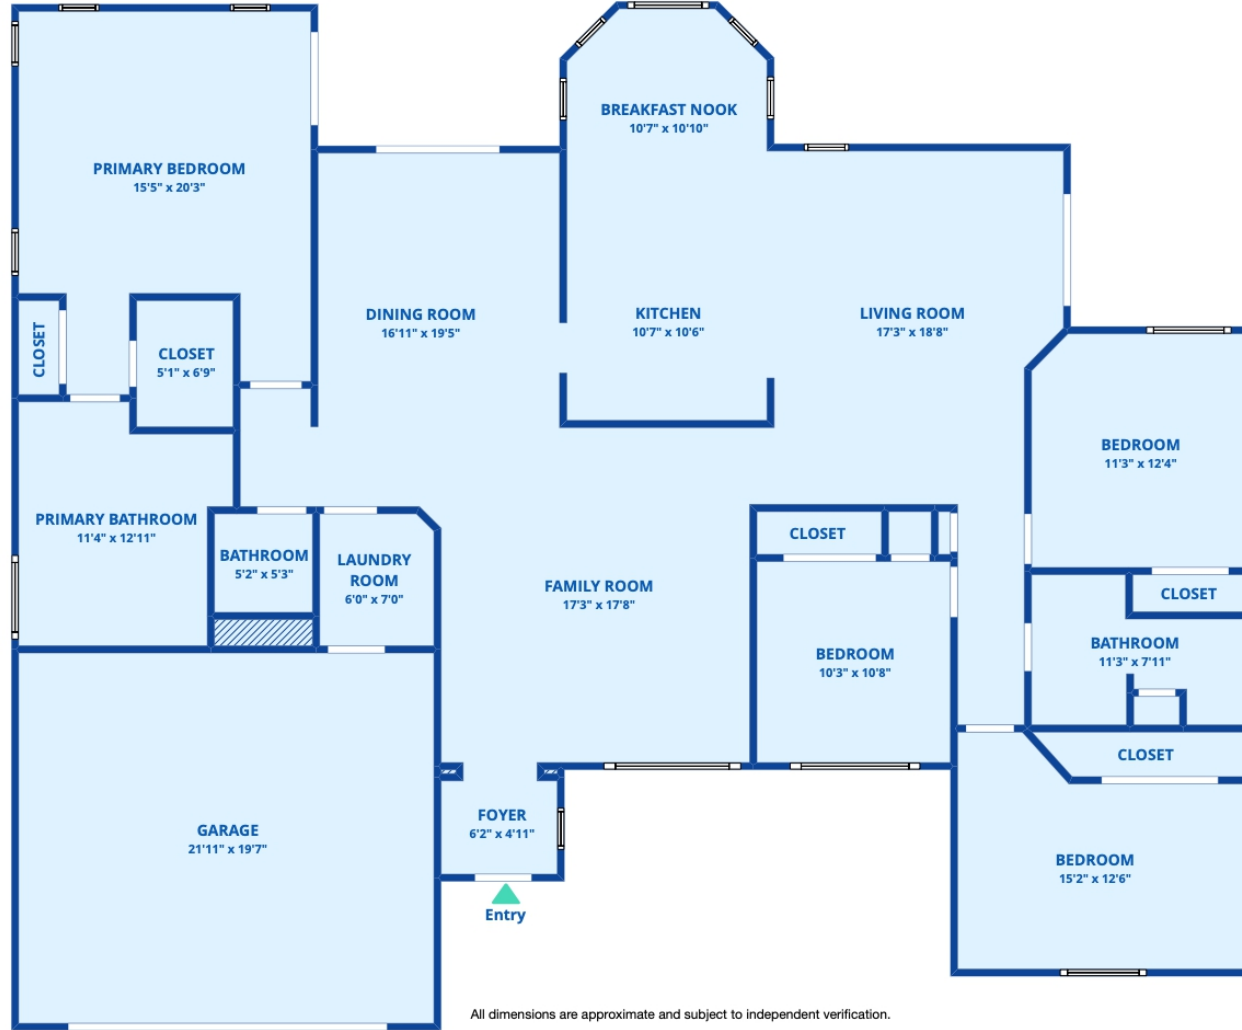

 Single Family

 2348 SQFT

 4 Beds

 2 Baths

Nikki Hanna
954-701-5246
nikki@nikkihannarealtygroup.com
<https://www.thenikkihannarealestategroup.com/>

Disclaimer: Sizes and Dimensions are Approximate, Actual May Vary.