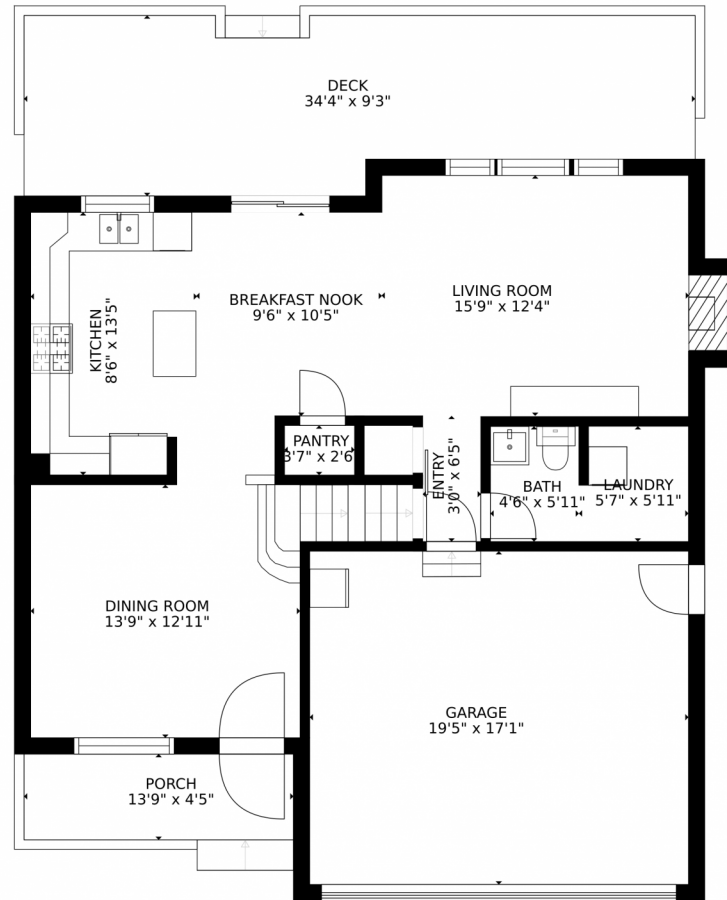

Scan code
for more
property
details

12420 Vrain Circle, Broomfield, CO 80020 – 2nd Floor

SIZES AND DIMENSIONS ARE APPROXIMATE, ACTUAL MAY VARY.

Disclaimer: Sizes and Dimensions are Approximate, Actual May Vary.

Julie Leins

720-474-0928

julieleins@kw.com

<https://coloradohomesdreamteam.com>

Scan code
for more
property
details

12420 Vrain Circle, Broomfield, CO 80020 – Main Floor

SIZES AND DIMENSIONS ARE APPROXIMATE, ACTUAL MAY VARY.

Disclaimer: Sizes and Dimensions are Approximate, Actual May Vary.

Julie Leins

720-474-0928

julieleins@kw.com

<https://coloradohomesdreamteam.com>

Scan code
for more
property
details

12420 Vrain Circle, Broomfield, CO 80020 – All Floors