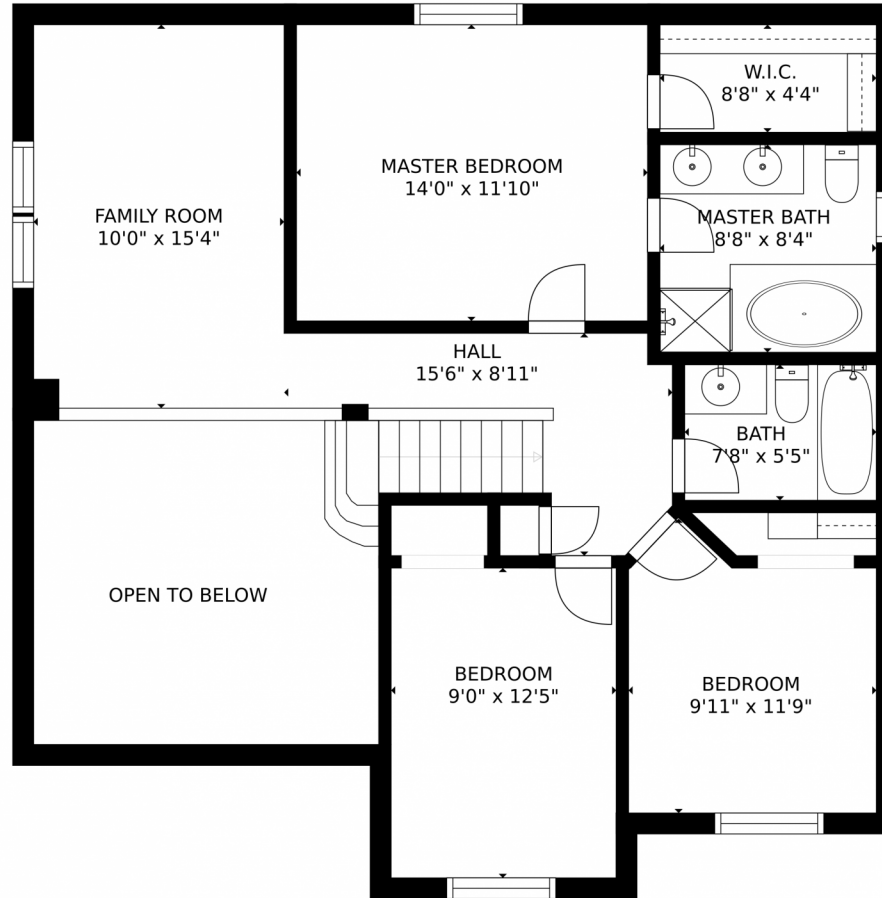

Scan code
for more
property
details

SIZES AND DIMENSIONS ARE APPROXIMATE, ACTUAL MAY VARY.

Disclaimer: Sizes and Dimensions are Approximate, Actual May Vary.

Julie Leins

720-474-0928

julieleins@kw.com

<https://coloradohomesdreamteam.com>

Scan code
for more
property
details

12420 Vrain Circle, Broomfield, CO 80020 – 2nd Floor

SIZES AND DIMENSIONS ARE APPROXIMATE, ACTUAL MAY VARY.

Disclaimer: Sizes and Dimensions are Approximate, Actual May Vary.