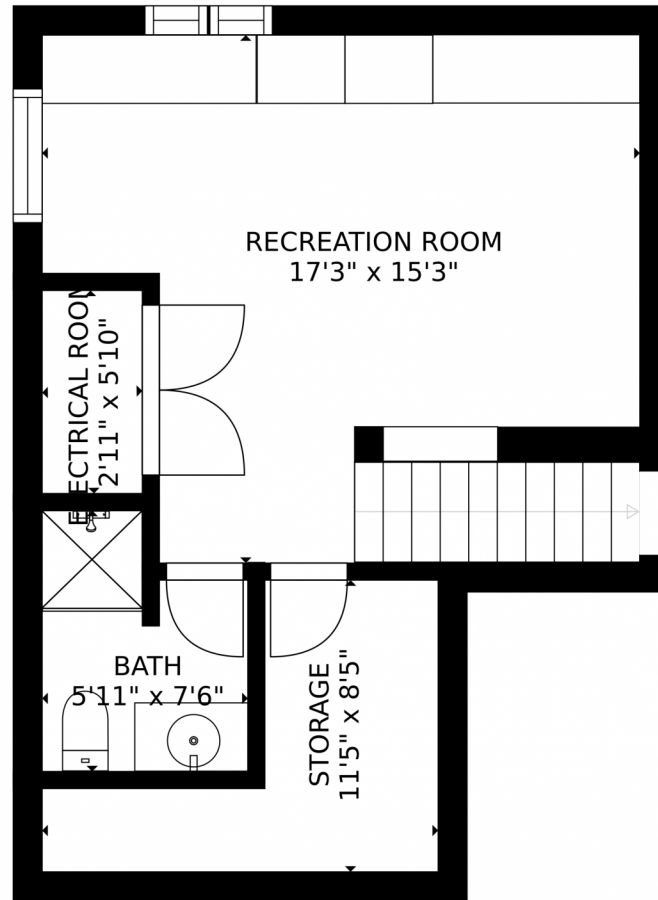

12420 Vrain Circle
Broomfield, CO 80020

MLS # 2601745
PRICE \$550,000

Single Family

2219 SQFT

3 Beds

3/1 Baths

2 Car

Julie Leins
720-474-0928
julieleins@kw.com
<https://coloradohomesdreamteam.com>

Scan code
for more
property
details

SIZES AND DIMENSIONS ARE APPROXIMATE, ACTUAL MAY VARY.

Disclaimer: Sizes and Dimensions are Approximate, Actual May Vary.

Julie Leins

720-474-0928

julieleins@kw.com

<https://coloradohomesdreamteam.com>

Scan code
for more
property
details

12420 Vrain Circle, Broomfield, CO 80020 – 2nd Floor

SIZES AND DIMENSIONS ARE APPROXIMATE, ACTUAL MAY VARY.

Disclaimer: Sizes and Dimensions are Approximate, Actual May Vary.