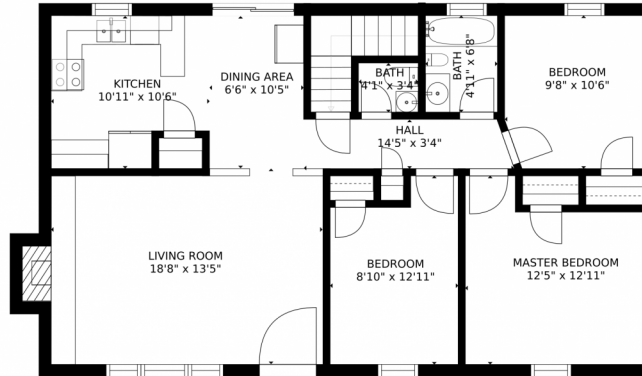

Single Family

1886 SQFT

Jennifer Lee
303-456-5227
navigatingcolorado@gmail.com
<https://jenniferguidescolorado.kw.com/>

Scan code
for more
property
details

1726 Tesla Drive, Colorado Springs, CO 80909 – All Levels

FLOOR 2

FLOOR 1

SIZES AND DIMENSIONS ARE APPROXIMATE, ACTUAL MAY VARY.

Disclaimer: Sizes and Dimensions are Approximate, Actual May Vary.

Jennifer Lee
303-456-5227
navigatingcolorado@gmail.com
<https://jenniferguidescolorado.kw.com/>