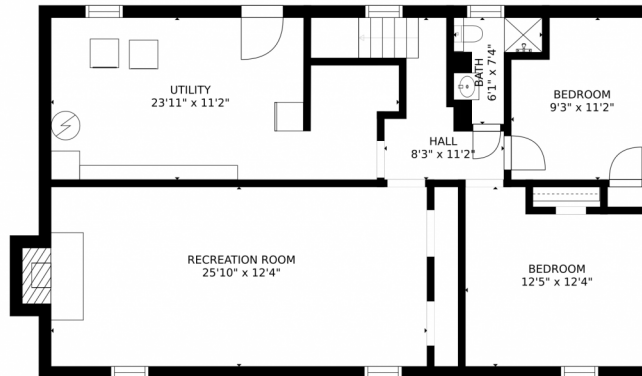

Single Family

1886 SQFT

Jennifer Lee
303-456-5227
navigatingcolorado@gmail.com
<https://jenniferguidescolorado.kw.com/>

Scan code
for more
property
details

1726 Tesla Drive, Colorado Springs, CO 80909 – All Levels

FLOOR 2

FLOOR 1

SIZES AND DIMENSIONS ARE APPROXIMATE, ACTUAL MAY VARY.

Disclaimer: Sizes and Dimensions are Approximate, Actual May Vary.

Jennifer Lee
303-456-5227
navigatingcolorado@gmail.com
<https://jenniferguidescolorado.kw.com/>