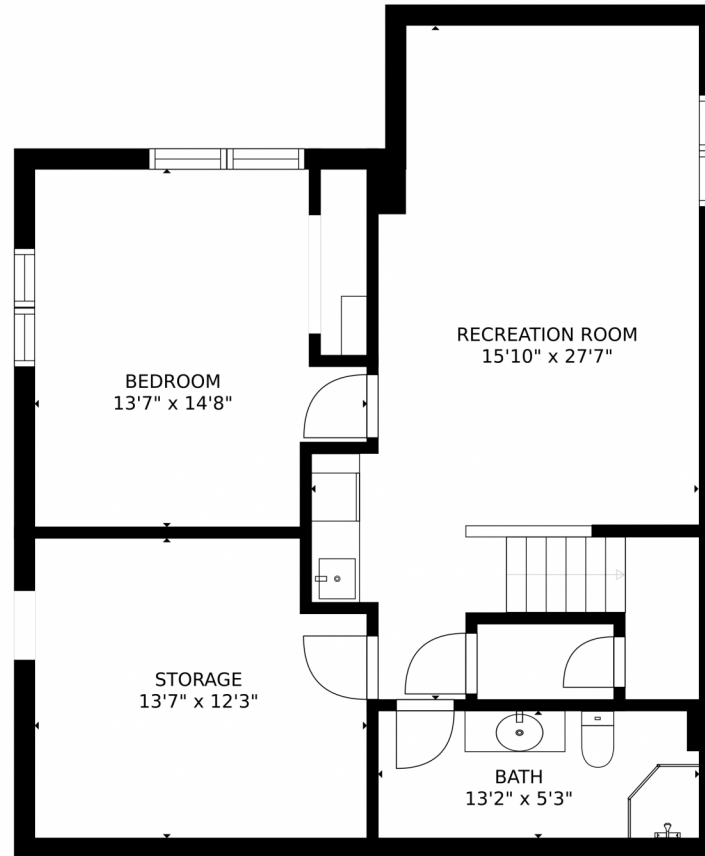

4267 Amber Street
Boulder, CO 80304

Single Family

2755 SQFT

Cassidy Kahn
303-947-8325
cassidy@westandmainhomes.com

Scan code
for more
property
details

GROSS INTERNAL AREA
FLOOR 1: 817 sq. ft. FLOOR 2: 962 sq. ft.
FLOOR 3: 924 sq. ft. EXCLUDED AREAS:
DECK: 174 sq. ft. PATIO: 332 sq. ft.
PORCH: 79 sq. ft. GARAGE: 409 sq. ft.
BALCONY: 77 sq. ft.
TOTAL: 2703 sq. ft.
SIZES AND DIMENSIONS ARE APPROXIMATE, ACTUAL MAY VARY.

Disclaimer: Sizes and Dimensions are Approximate, Actual May Vary.

Cassidy Kahn
303-947-8325
cassidy@westandmainhomes.com

4267 Amber Street, Boulder, CO 80304 – 2nd Level

GROSS INTERNAL AREA
FLOOR 1: 817 sq. ft. FLOOR 2: 962 sq. ft.
FLOOR 3: 924 sq. ft. EXCLUDED AREAS:
DECK: 174 sq. ft. PATIO: 332 sq. ft.
PORCH: 79 sq. ft. GARAGE: 409 sq. ft.
BALCONY: 77 sq. ft.
TOTAL: 2703 sq. ft.

4267 Amber Street, Boulder, CO 80304 – Lower Level

GROSS INTERNAL AREA
FLOOR 1: 817 sq. ft. FLOOR 2: 962 sq. ft.
FLOOR 3: 924 sq. ft. EXCLUDED AREAS:
DECK: 174 sq. ft. PATIO: 332 sq. ft.
PORCH: 79 sq. ft. GARAGE: 409 sq. ft.
BALCONY: 77 sq. ft.
TOTAL: 2703 sq. ft.
SIZES AND DIMENSIONS ARE APPROXIMATE, ACTUAL MAY VARY.

Disclaimer: Sizes and Dimensions are Approximate, Actual May Vary.

Cassidy Kahn
303-947-8325
cassidy@westandmainhomes.com

4267 Amber Street, Boulder, CO 80304 – All Levels

GROSS INTERNAL AREA
FLOOR 1: 817 sq. ft. FLOOR 2: 962 sq. ft.
FLOOR 3: 924 sq. ft. EXCLUDED AREAS:
DECK: 174 sq. ft. PATIO: 332 sq. ft.
PORCH: 79 sq. ft. GARAGE: 409 sq. ft.
BALCONY: 77 sq. ft.
TOTAL: 2703 sq. ft.