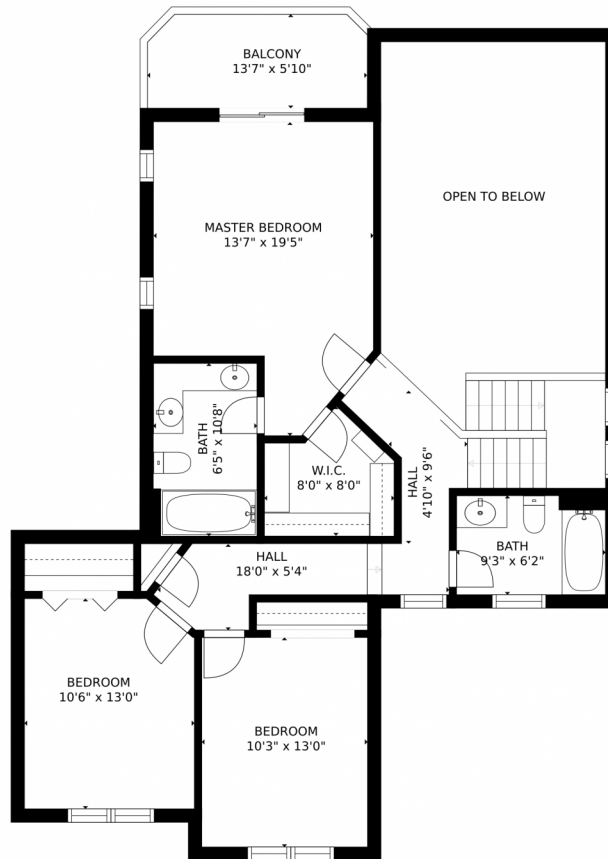

4267 Amber Street, Boulder, CO 80304 – 2nd Level

GROSS INTERNAL AREA
FLOOR 1: 817 sq. ft. FLOOR 2: 962 sq. ft.
FLOOR 3: 924 sq. ft. EXCLUDED AREAS:
DECK: 174 sq. ft. PATIO: 332 sq. ft.
PORCH: 79 sq. ft. GARAGE: 409 sq. ft.
BALCONY: 77 sq. ft.
TOTAL: 2703 sq. ft.

Disclaimer: Sizes and Dimensions are Approximate, Actual May Vary.

Cassidy Kahn
303-947-8325
cassidy@westandmainhomes.com