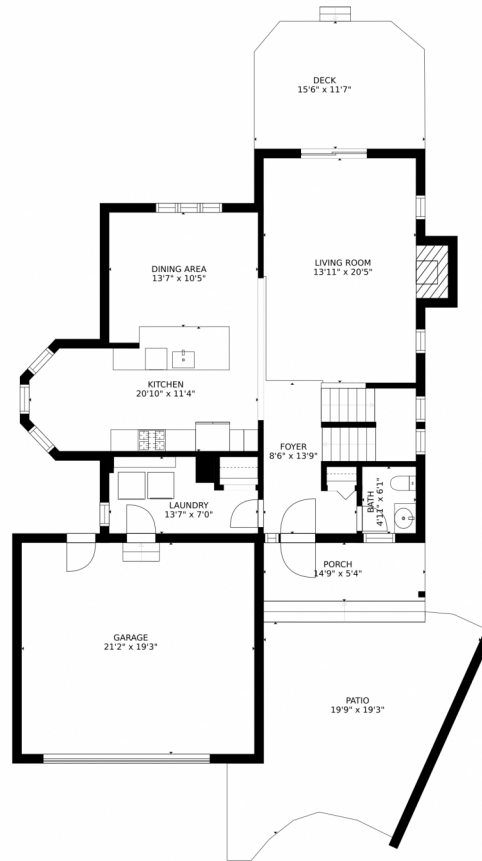

4267 Amber Street
Boulder, CO 80304

Single Family

2755 SQFT

Cassidy Kahn
303-947-8325
cassidy@westandmainhomes.com

Scan code
for more
property
details

GROSS INTERNAL AREA
FLOOR 1: 817 sq. ft. FLOOR 2: 962 sq. ft.
FLOOR 3: 924 sq. ft. EXCLUDED AREAS:
DECK: 174 sq. ft. PATIO: 332 sq. ft.
PORCH: 79 sq. ft. GARAGE: 409 sq. ft.
BALCONY: 77 sq. ft.
TOTAL: 2703 sq. ft.
SIZES AND DIMENSIONS ARE APPROXIMATE, ACTUAL MAY VARY.

Disclaimer: Sizes and Dimensions are Approximate, Actual May Vary.

Cassidy Kahn
303-947-8325
cassidy@westandmainhomes.com

4267 Amber Street, Boulder, CO 80304 – 2nd Level

GROSS INTERNAL AREA
FLOOR 1: 817 sq. ft. FLOOR 2: 962 sq. ft.
FLOOR 3: 924 sq. ft. EXCLUDED AREAS:
DECK: 174 sq. ft. PATIO: 332 sq. ft.
PORCH: 79 sq. ft. GARAGE: 409 sq. ft.
BALCONY: 77 sq. ft.
TOTAL: 2703 sq. ft.

SIZES AND DIMENSIONS ARE APPROXIMATE, ACTUAL MAY VARY.

Disclaimer: Sizes and Dimensions are Approximate, Actual May Vary.

Cassidy Kahn
303-947-8325
cassidy@westandmainhomes.com

Scan code
for more
property
details

4267 Amber Street, Boulder, CO 80304 – Lower Level

GROSS INTERNAL AREA
FLOOR 1: 817 sq. ft. FLOOR 2: 962 sq. ft.
FLOOR 3: 924 sq. ft. EXCLUDED AREAS:
DECK: 174 sq. ft. PATIO: 332 sq. ft.
PORCH: 79 sq. ft. GARAGE: 409 sq. ft.
BALCONY: 77 sq. ft.
TOTAL: 2703 sq. ft.
SIZES AND DIMENSIONS ARE APPROXIMATE, ACTUAL MAY VARY.