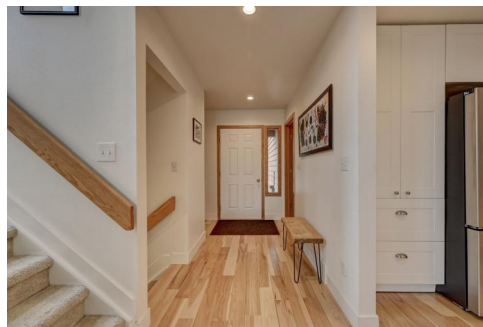

4267 Amber Street
Boulder, CO 80304

Single Family

2755 SQFT

Cassidy Kahn
303-947-8325
cassidy@westandmainhomes.com

Scan code
for more
property
details

GROSS INTERNAL AREA
FLOOR 1: 817 sq. ft. FLOOR 2: 962 sq. ft.
FLOOR 3: 924 sq. ft. EXCLUDED AREAS:
DECK: 174 sq. ft. PATIO: 332 sq. ft.
PORCH: 79 sq. ft. GARAGE: 409 sq. ft.
BALCONY: 77 sq. ft.
TOTAL: 2703 sq. ft.
SIZES AND DIMENSIONS ARE APPROXIMATE, ACTUAL MAY VARY.

Disclaimer: Sizes and Dimensions are Approximate, Actual May Vary.

Cassidy Kahn
303-947-8325
cassidy@westandmainhomes.com

4267 Amber Street, Boulder, CO 80304 – 2nd Level

GROSS INTERNAL AREA
FLOOR 1: 817 sq. ft. FLOOR 2: 962 sq. ft.
FLOOR 3: 924 sq. ft. EXCLUDED AREAS:
DECK: 174 sq. ft. PATIO: 332 sq. ft.
PORCH: 79 sq. ft. GARAGE: 409 sq. ft.
BALCONY: 77 sq. ft.
TOTAL: 2703 sq. ft.