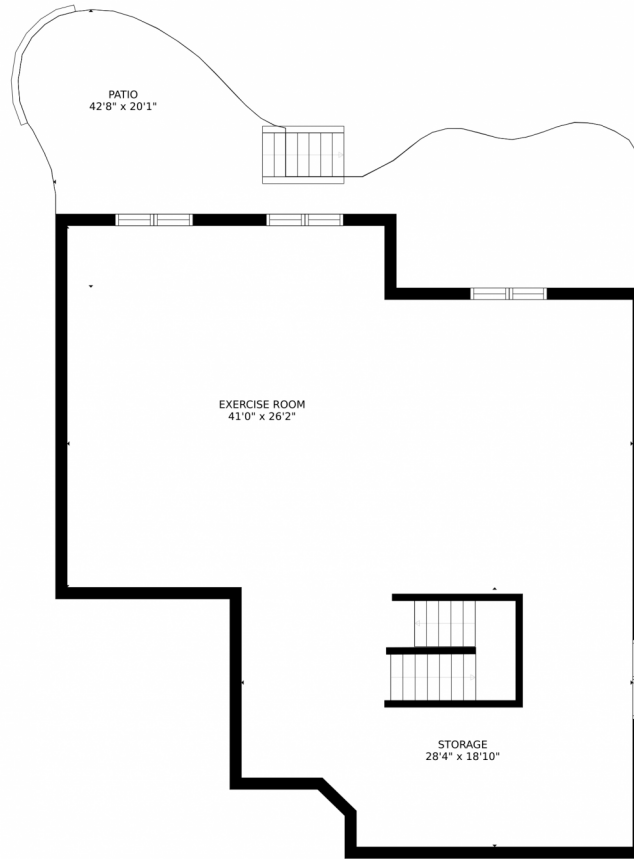

nGrow - Real Estate Specialist

6094 South Paris Street
Greenwood Village, CO 80111

Single Family

3100 SQFT

Wei Lin
303-886-6668
ngrowus@yahoo.com
<http://www.ngrow.com>

Scan code
for more
property
details

GROSS INTERNAL AREA
FLOOR 1: 1471 sq. ft, FLOOR 2: 1551 sq. ft
FLOOR 3: 1360 sq. ft, EXCLUDED AREAS:
PATIO: 440 sq. ft, DECK: 218 sq. ft
PORCH: 30 sq. ft, GARAGE: 629 sq. ft
TOTAL: 4382 sq. ft
SIZES AND DIMENSIONS ARE APPROXIMATE, ACTUAL MAY VARY.

Disclaimer: Sizes and Dimensions are Approximate, Actual May Vary.

Wei Lin
303-886-6668
ngrowus@yahoo.com
<http://www.ngrow.com>

6094 South Paris Street, Greenwood Village, CO 80111 – 2nd Level

GROSS INTERNAL AREA
FLOOR 1: 1471 sq. ft. FLOOR 2: 1551 sq. ft.
FLOOR 3: 1360 sq. ft. EXCLUDED AREAS:
PATIO: 440 sq. ft. DECK: 218 sq. ft.
PORCH: 30 sq. ft. GARAGE: 629 sq. ft.
TOTAL: 4382 sq. ft.
SIZES AND DIMENSIONS ARE APPROXIMATE, ACTUAL MAY VARY.

Disclaimer: Sizes and Dimensions are Approximate, Actual May Vary.

Wei Lin
303-886-6668
ngrowus@yahoo.com
<http://www.ngrow.com>

6094 South Paris Street, Greenwood Village, CO 80111 – Basement

GROSS INTERNAL AREA
FLOOR 1: 1471 sq. ft, FLOOR 2: 1551 sq. ft
FLOOR 3: 1360 sq. ft, EXCLUDED AREAS:
PATIO: 440 sq. ft, DECK: 218 sq. ft
PORCH: 30 sq. ft, GARAGE: 629 sq. ft
TOTAL: 4382 sq. ft
SIZES AND DIMENSIONS ARE APPROXIMATE, ACTUAL MAY VARY.

Disclaimer: Sizes and Dimensions are Approximate, Actual May Vary.

Wei Lin
303-886-6668
ngrowus@yahoo.com
<http://www.ngrow.com>

6094 South Paris Street, Greenwood Village, CO 80111 – All Levels

GROSS INTERNAL AREA
FLOOR 1: 1471 sq. ft, FLOOR 2: 1551 sq. ft
FLOOR 3: 1360 sq. ft, EXCLUDED AREAS:
PATIO: 440 sq. ft, DECK: 218 sq. ft
PORCH: 30 sq. ft, GARAGE: 629 sq. ft
TOTAL: 4382 sq. ft
SIZES AND DIMENSIONS ARE APPROXIMATE, ACTUAL MAY VARY.