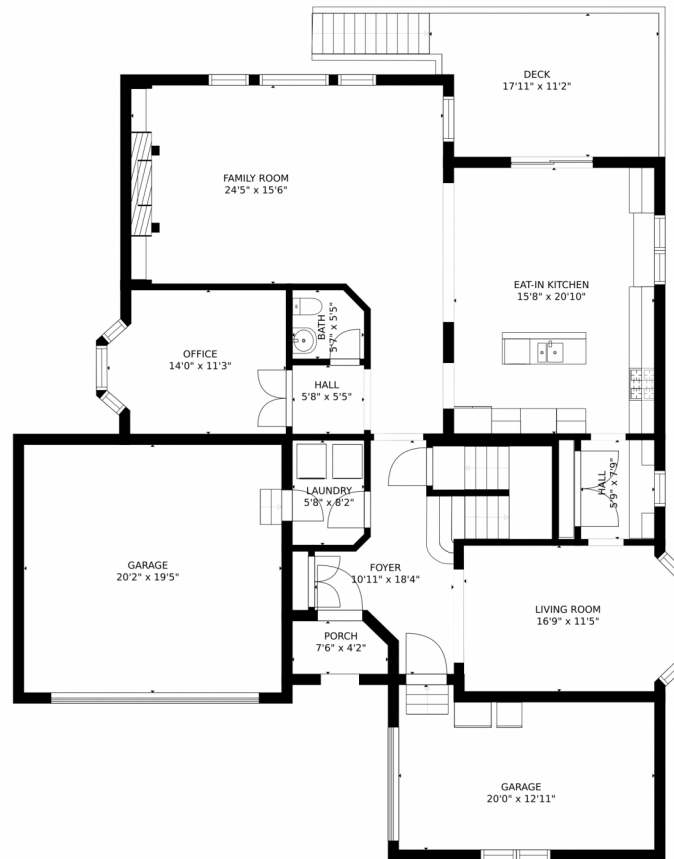

nGrow - Real Estate Specialist

6094 South Paris Street
Greenwood Village, CO 80111

Single Family

3100 SQFT

Wei Lin
303-886-6668
ngrowus@yahoo.com
<http://www.ngrow.com>

Scan code
for more
property
details

GROSS INTERNAL AREA
FLOOR 1: 1471 sq. ft, FLOOR 2: 1551 sq. ft
FLOOR 3: 1360 sq. ft, EXCLUDED AREAS:
PATIO: 440 sq. ft, DECK: 218 sq. ft
PORCH: 30 sq. ft, GARAGE: 629 sq. ft
TOTAL: 4382 sq. ft
SIZES AND DIMENSIONS ARE APPROXIMATE, ACTUAL MAY VARY.

Disclaimer: Sizes and Dimensions are Approximate, Actual May Vary.

Wei Lin
303-886-6668
ngrowus@yahoo.com
<http://www.ngrow.com>

6094 South Paris Street, Greenwood Village, CO 80111 – 2nd Level

GROSS INTERNAL AREA
FLOOR 1: 1471 sq. ft. FLOOR 2: 1551 sq. ft.
FLOOR 3: 1360 sq. ft. EXCLUDED AREAS:
PATIO: 440 sq. ft. DECK: 218 sq. ft.
PORCH: 30 sq. ft. GARAGE: 629 sq. ft.
TOTAL: 4382 sq. ft.
SIZES AND DIMENSIONS ARE APPROXIMATE, ACTUAL MAY VARY.

Disclaimer: Sizes and Dimensions are Approximate, Actual May Vary.

Wei Lin
303-886-6668
ngrowus@yahoo.com
<http://www.ngrow.com>

6094 South Paris Street, Greenwood Village, CO 80111 – Basement

GROSS INTERNAL AREA
FLOOR 1: 1471 sq. ft, FLOOR 2: 1551 sq. ft
FLOOR 3: 1360 sq. ft, EXCLUDED AREAS:
PATIO: 440 sq. ft, DECK: 218 sq. ft
PORCH: 30 sq. ft, GARAGE: 629 sq. ft
TOTAL: 4382 sq. ft
SIZES AND DIMENSIONS ARE APPROXIMATE, ACTUAL MAY VARY.

Disclaimer: Sizes and Dimensions are Approximate, Actual May Vary.

Wei Lin
303-886-6668
ngrowus@yahoo.com
<http://www.ngrow.com>

6094 South Paris Street, Greenwood Village, CO 80111 – All Levels

GROSS INTERNAL AREA
FLOOR 1: 1471 sq. ft, FLOOR 2: 1551 sq. ft
FLOOR 3: 1360 sq. ft, EXCLUDED AREAS:
PATIO: 440 sq. ft, DECK: 218 sq. ft
PORCH: 30 sq. ft, GARAGE: 629 sq. ft
TOTAL: 4382 sq. ft
SIZES AND DIMENSIONS ARE APPROXIMATE, ACTUAL MAY VARY.