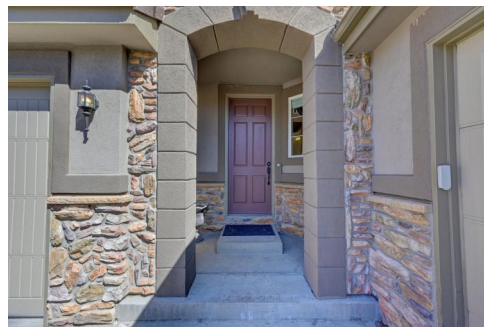

nGrow - Real Estate Specialist

6094 South Paris Street
Greenwood Village, CO 80111

Single Family

3100 SQFT

Wei Lin
303-886-6668
ngrowus@yahoo.com
<http://www.ngrow.com>

Scan code
for more
property
details

GROSS INTERNAL AREA
FLOOR 1: 1471 sq. ft, FLOOR 2: 1551 sq. ft
FLOOR 3: 1360 sq. ft, EXCLUDED AREAS:
PATIO: 440 sq. ft, DECK: 218 sq. ft
PORCH: 30 sq. ft, GARAGE: 629 sq. ft
TOTAL: 4382 sq. ft
SIZES AND DIMENSIONS ARE APPROXIMATE, ACTUAL MAY VARY.

Disclaimer: Sizes and Dimensions are Approximate, Actual May Vary.

Wei Lin
303-886-6668
ngrowus@yahoo.com
<http://www.ngrow.com>

6094 South Paris Street, Greenwood Village, CO 80111 – 2nd Level

GROSS INTERNAL AREA
FLOOR 1: 1471 sq. ft. FLOOR 2: 1551 sq. ft.
FLOOR 3: 1360 sq. ft. EXCLUDED AREAS:
PATIO: 440 sq. ft. DECK: 218 sq. ft.
PORCH: 30 sq. ft. GARAGE: 629 sq. ft.
TOTAL: 4382 sq. ft.
SIZES AND DIMENSIONS ARE APPROXIMATE, ACTUAL MAY VARY.

Disclaimer: Sizes and Dimensions are Approximate, Actual May Vary.

Wei Lin
303-886-6668
ngrowus@yahoo.com
<http://www.ngrow.com>

6094 South Paris Street, Greenwood Village, CO 80111 – Basement

GROSS INTERNAL AREA
FLOOR 1: 1471 sq. ft, FLOOR 2: 1551 sq. ft
FLOOR 3: 1360 sq. ft, EXCLUDED AREAS:
PATIO: 440 sq. ft, DECK: 218 sq. ft
PORCH: 30 sq. ft, GARAGE: 629 sq. ft
TOTAL: 4382 sq. ft
SIZES AND DIMENSIONS ARE APPROXIMATE, ACTUAL MAY VARY.