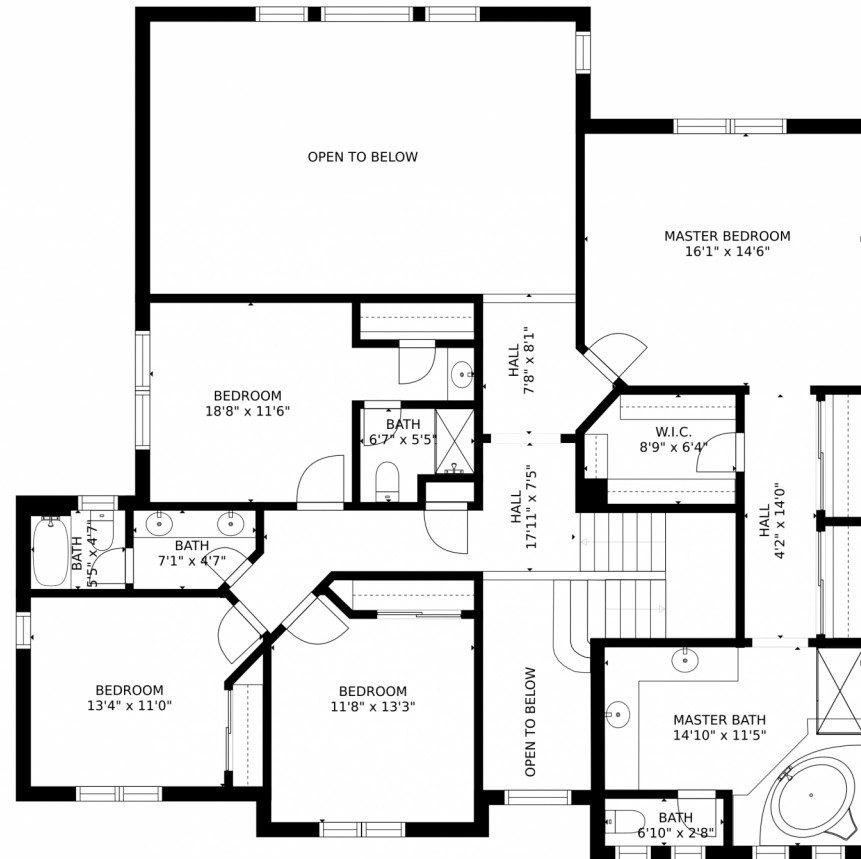

nGrow - Real Estate Specialist

6094 South Paris Street
Greenwood Village, CO 80111

Single Family

3100 SQFT

Wei Lin
303-886-6668
ngrowus@yahoo.com
<http://www.ngrow.com>

Scan code
for more
property
details

GROSS INTERNAL AREA
FLOOR 1: 1471 sq. ft, FLOOR 2: 1551 sq. ft
FLOOR 3: 1360 sq. ft, EXCLUDED AREAS:
PATIO: 440 sq. ft, DECK: 218 sq. ft
PORCH: 30 sq. ft, GARAGE: 629 sq. ft
TOTAL: 4382 sq. ft
SIZES AND DIMENSIONS ARE APPROXIMATE, ACTUAL MAY VARY.

Disclaimer: Sizes and Dimensions are Approximate, Actual May Vary.

Wei Lin
303-886-6668
ngrowus@yahoo.com
<http://www.ngrow.com>

6094 South Paris Street, Greenwood Village, CO 80111 – 2nd Level

GROSS INTERNAL AREA
FLOOR 1: 1471 sq. ft. FLOOR 2: 1551 sq. ft.
FLOOR 3: 1360 sq. ft. EXCLUDED AREAS:
PATIO: 440 sq. ft. DECK: 218 sq. ft.
PORCH: 30 sq. ft. GARAGE: 629 sq. ft.
TOTAL: 4382 sq. ft.
SIZES AND DIMENSIONS ARE APPROXIMATE, ACTUAL MAY VARY.

Disclaimer: Sizes and Dimensions are Approximate, Actual May Vary.

Wei Lin
303-886-6668
ngrowus@yahoo.com
<http://www.ngrow.com>

6094 South Paris Street, Greenwood Village, CO 80111 – Basement

GROSS INTERNAL AREA
FLOOR 1: 1471 sq. ft, FLOOR 2: 1551 sq. ft
FLOOR 3: 1360 sq. ft, EXCLUDED AREAS:
PATIO: 440 sq. ft, DECK: 218 sq. ft
PORCH: 30 sq. ft, GARAGE: 629 sq. ft
TOTAL: 4382 sq. ft
SIZES AND DIMENSIONS ARE APPROXIMATE, ACTUAL MAY VARY.

Disclaimer: Sizes and Dimensions are Approximate, Actual May Vary.

Wei Lin
303-886-6668
ngrowus@yahoo.com
<http://www.ngrow.com>

6094 South Paris Street, Greenwood Village, CO 80111 – All Levels

GROSS INTERNAL AREA
FLOOR 1: 1471 sq. ft, FLOOR 2: 1551 sq. ft
FLOOR 3: 1360 sq. ft, EXCLUDED AREAS:
PATIO: 440 sq. ft, DECK: 218 sq. ft
PORCH: 30 sq. ft, GARAGE: 629 sq. ft
TOTAL: 4382 sq. ft
SIZES AND DIMENSIONS ARE APPROXIMATE, ACTUAL MAY VARY.