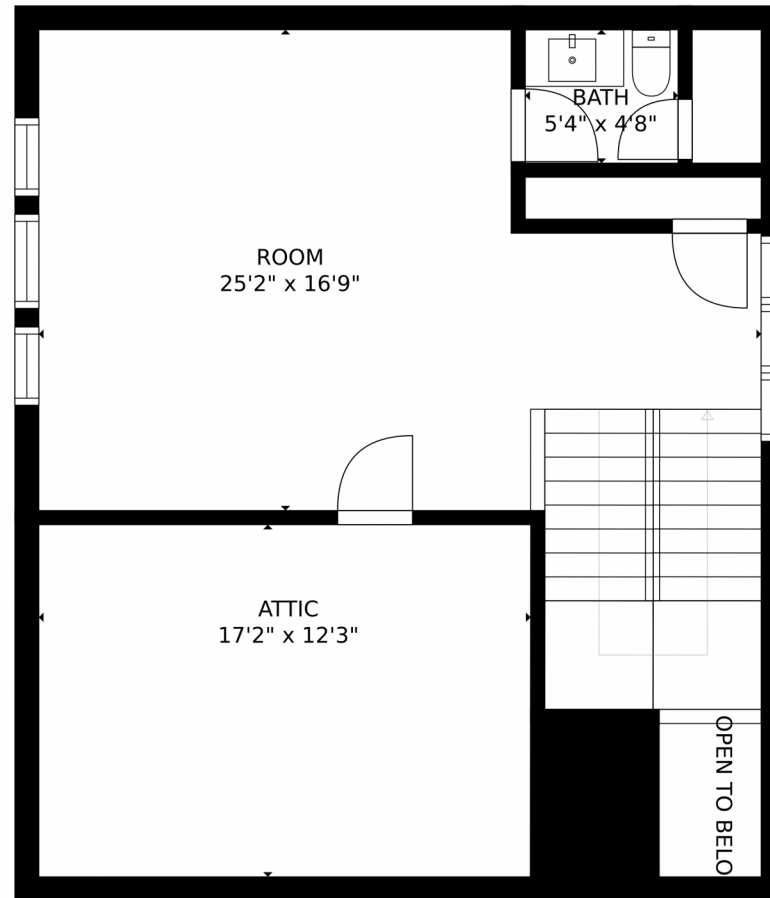

1952 West 166th Drive, Broomfield, CO 80023 – 2nd Level

SIZES AND DIMENSIONS ARE APPROXIMATE, ACTUAL MAY VARY.

Disclaimer: Sizes and Dimensions are Approximate, Actual May Vary.

Taylor Haas
303-665-7368
taylorh@coloradorpm.com
<https://www.coloradorpm.com/available-rental-properties-denver>

Scan code
for more
property
details

1952 West 166th Drive, Broomfield, CO 80023 – 3rd Level

SIZES AND DIMENSIONS ARE APPROXIMATE, ACTUAL MAY VARY.

Disclaimer: Sizes and Dimensions are Approximate, Actual May Vary.