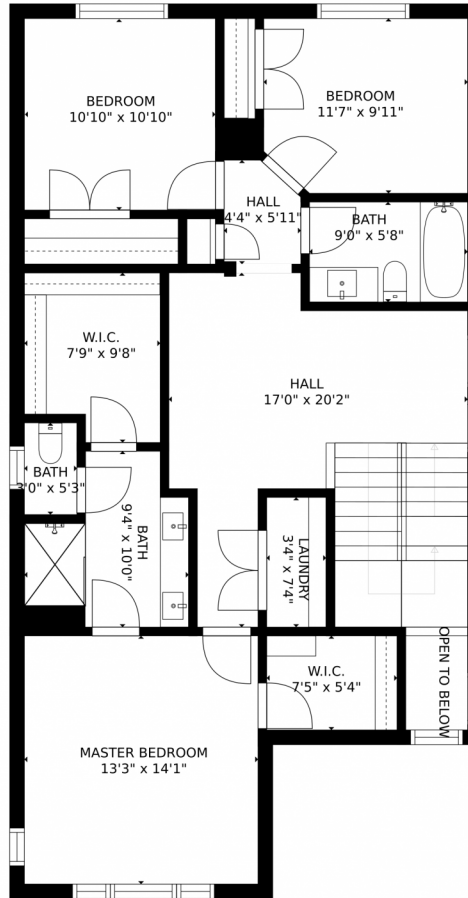

SIZES AND DIMENSIONS ARE APPROXIMATE, ACTUAL MAY VARY.

Disclaimer: Sizes and Dimensions are Approximate, Actual May Vary.

Taylor Haas

303-665-7368

taylorh@coloradorpm.com

<https://www.coloradorpm.com/available-rental-properties-denver>

1952 West 166th Drive, Broomfield, CO 80023 – 2nd Level

SIZES AND DIMENSIONS ARE APPROXIMATE, ACTUAL MAY VARY.

Disclaimer: Sizes and Dimensions are Approximate, Actual May Vary.

Taylor Haas
303-665-7368
taylorh@coloradorpm.com
<https://www.coloradorpm.com/available-rental-properties-denver>

Scan code
for more
property
details

1952 West 166th Drive, Broomfield, CO 80023 – 3rd Level

SIZES AND DIMENSIONS ARE APPROXIMATE, ACTUAL MAY VARY.

Disclaimer: Sizes and Dimensions are Approximate, Actual May Vary.