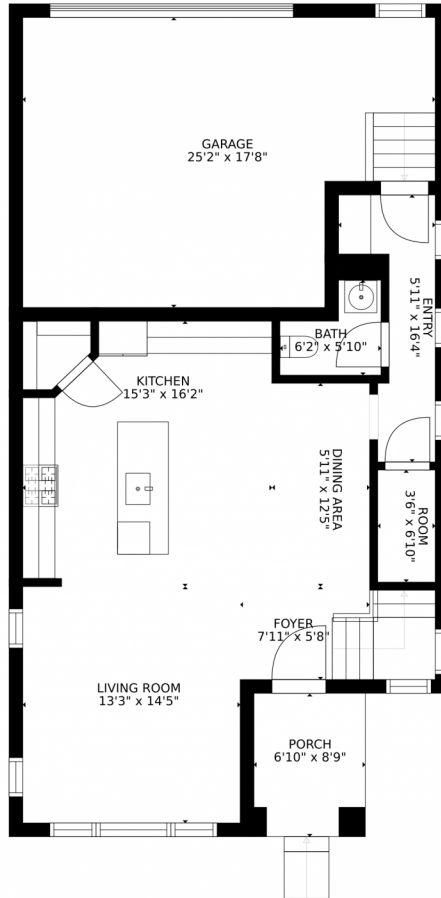

Single Family

2312 SQFT

Taylor Haas

303-665-7368

taylorh@coloradorpm.com

<https://www.coloradorpm.com/available-rental-properties-denver>

Scan code
for more
property
details

1952 West 166th Drive, Broomfield, CO 80023 – Main

SIZES AND DIMENSIONS ARE APPROXIMATE, ACTUAL MAY VARY.

Disclaimer: Sizes and Dimensions are Approximate, Actual May Vary.

Taylor Haas

303-665-7368

taylorh@coloradorpm.com

<https://www.coloradorpm.com/available-rental-properties-denver>

1952 West 166th Drive, Broomfield, CO 80023 – 2nd Level

SIZES AND DIMENSIONS ARE APPROXIMATE, ACTUAL MAY VARY.

Disclaimer: Sizes and Dimensions are Approximate, Actual May Vary.

Taylor Haas
303-665-7368
taylorh@coloradorpm.com
<https://www.coloradorpm.com/available-rental-properties-denver>

Scan code
for more
property
details

1952 West 166th Drive, Broomfield, CO 80023 – 3rd Level

SIZES AND DIMENSIONS ARE APPROXIMATE, ACTUAL MAY VARY.

Disclaimer: Sizes and Dimensions are Approximate, Actual May Vary.