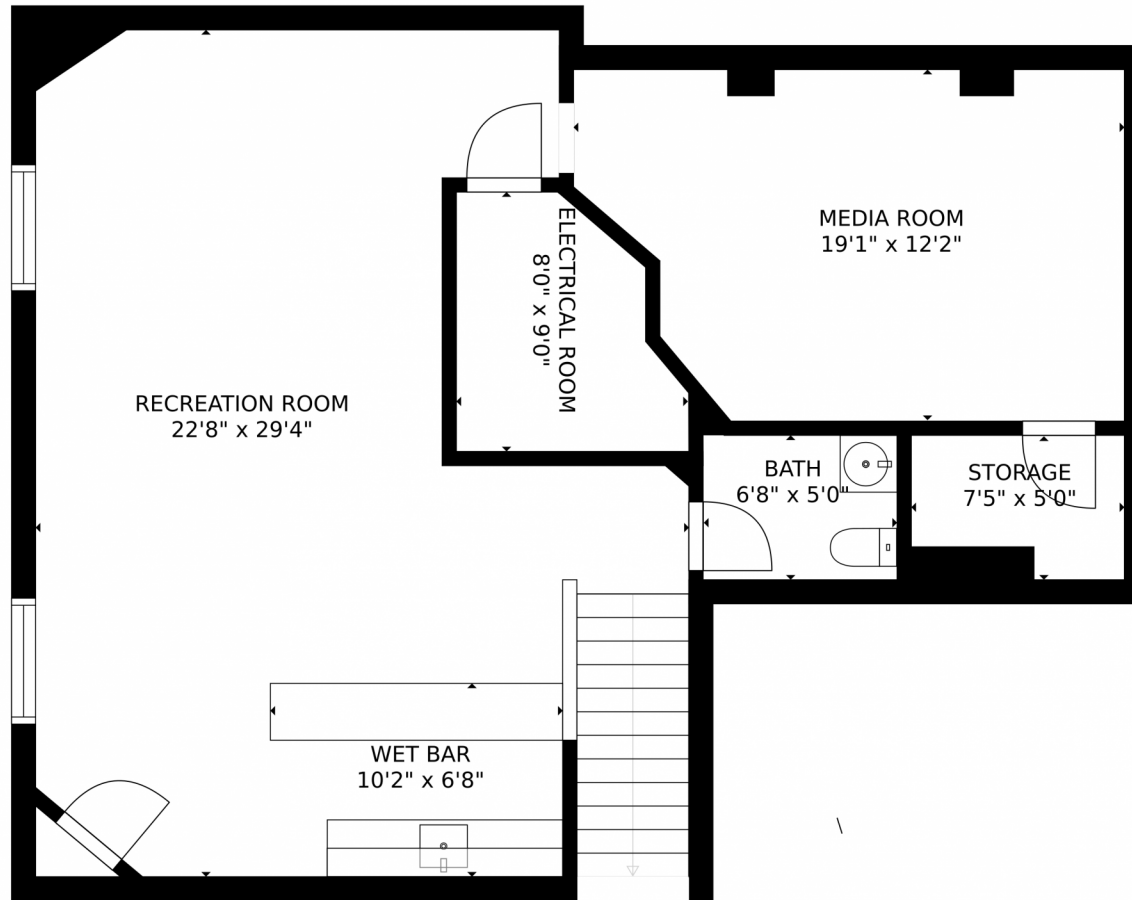

Single Family

3500 SQFT

Jennifer Lee
303-456-5227
navigatingcolorado@gmail.com
<https://jenniferguidescolorado.kw.com/>

Scan code
for more
property
details

9995 Boca Circle, Parker, CO 80134 – Lower Level

SIZES AND DIMENSIONS ARE APPROXIMATE, ACTUAL MAY VARY.

Disclaimer: Sizes and Dimensions are Approximate, Actual May Vary.

Jennifer Lee
303-456-5227
navigatingcolorado@gmail.com
<https://jenniferguidescolorado.kw.com/>

9995 Boca Circle, Parker, CO 80134 – Main Floor

SIZES AND DIMENSIONS ARE APPROXIMATE, ACTUAL MAY VARY.

Disclaimer: Sizes and Dimensions are Approximate, Actual May Vary.

Jennifer Lee
303-456-5227
navigatingcolorado@gmail.com
<https://jenniferguidescolorado.kw.com/>