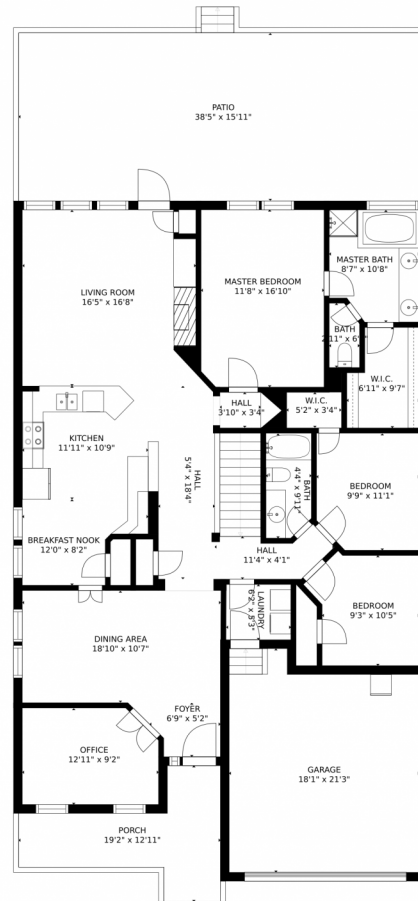

Single Family

3500 SQFT

Jennifer Lee
303-456-5227
navigatingcolorado@gmail.com
<https://jenniferguidescolorado.kw.com/>

Scan code
for more
property
details

9995 Boca Circle, Parker, CO 80134 – Lower Level

SIZES AND DIMENSIONS ARE APPROXIMATE, ACTUAL MAY VARY.

Disclaimer: Sizes and Dimensions are Approximate, Actual May Vary.

Jennifer Lee
303-456-5227
navigatingcolorado@gmail.com
<https://jenniferguidescolorado.kw.com/>

9995 Boca Circle, Parker, CO 80134 – Main Floor

SIZES AND DIMENSIONS ARE APPROXIMATE, ACTUAL MAY VARY.

Disclaimer: Sizes and Dimensions are Approximate, Actual May Vary.

Jennifer Lee
303-456-5227
navigatingcolorado@gmail.com
<https://jenniferguidescolorado.kw.com/>