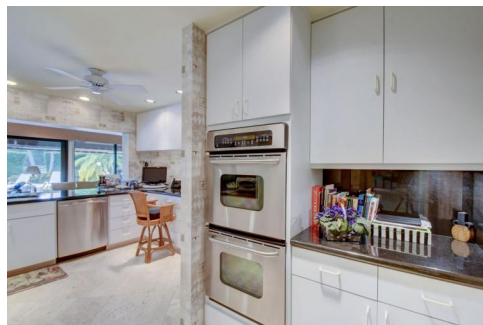

586 Pine Lake Drive
Delray Beach, FL 33445
COMMUNITY: Seagate

 Single Family

 4370 SQFT

 3/1 Baths

Ryan Posen
321-323-9112
ryanposen@gmail.com