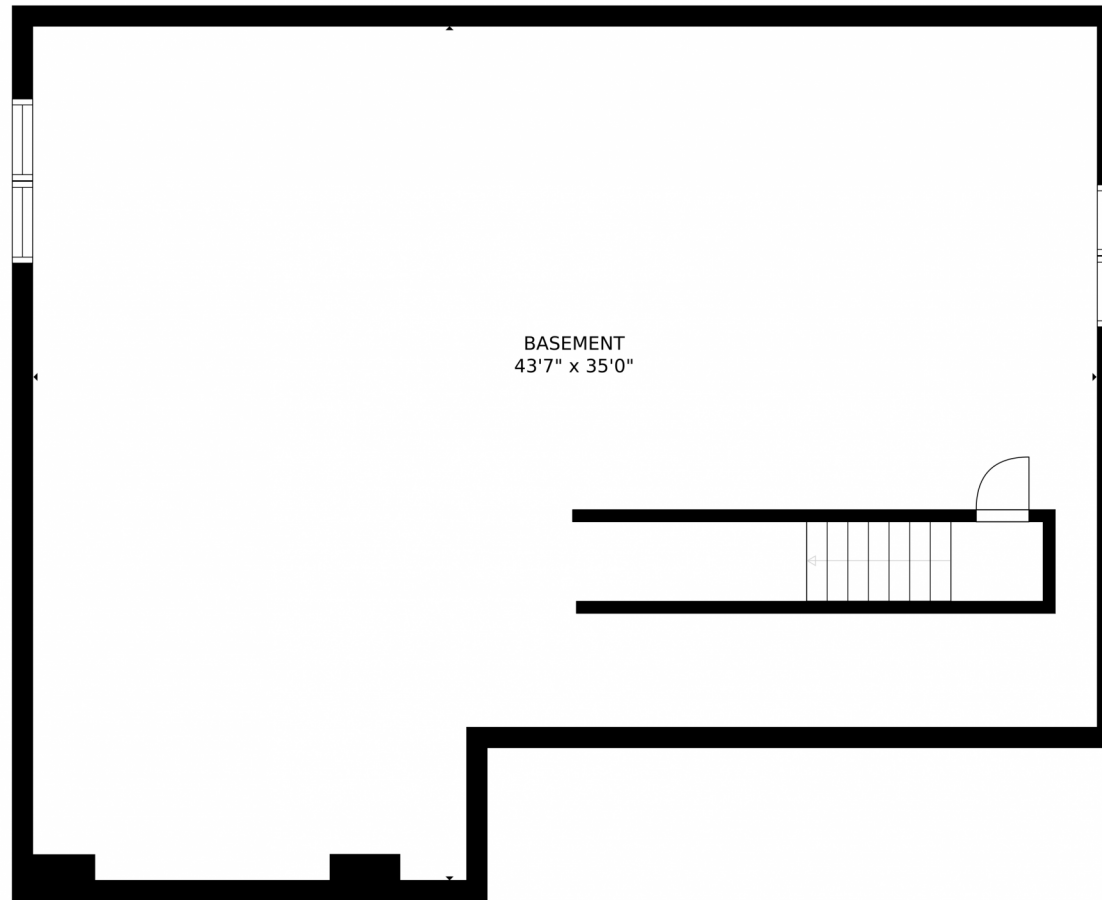

729 South Depot Drive
Milliken, CO 80543

Single Family

2000 SQFT

Lillian Jessop
303-906-1966
lillian.realtyonegroup@gmail.com

Scan code
for more
property
details

SIZES AND DIMENSIONS ARE APPROXIMATE, ACTUAL MAY VARY.

Disclaimer: Sizes and Dimensions are Approximate, Actual May Vary.

Lillian Jessop
303-906-1966
lillian.realtyonegroup@gmail.com

729 South Depot Drive, Milliken, CO 80543 – Main Level

SIZES AND DIMENSIONS ARE APPROXIMATE, ACTUAL MAY VARY.