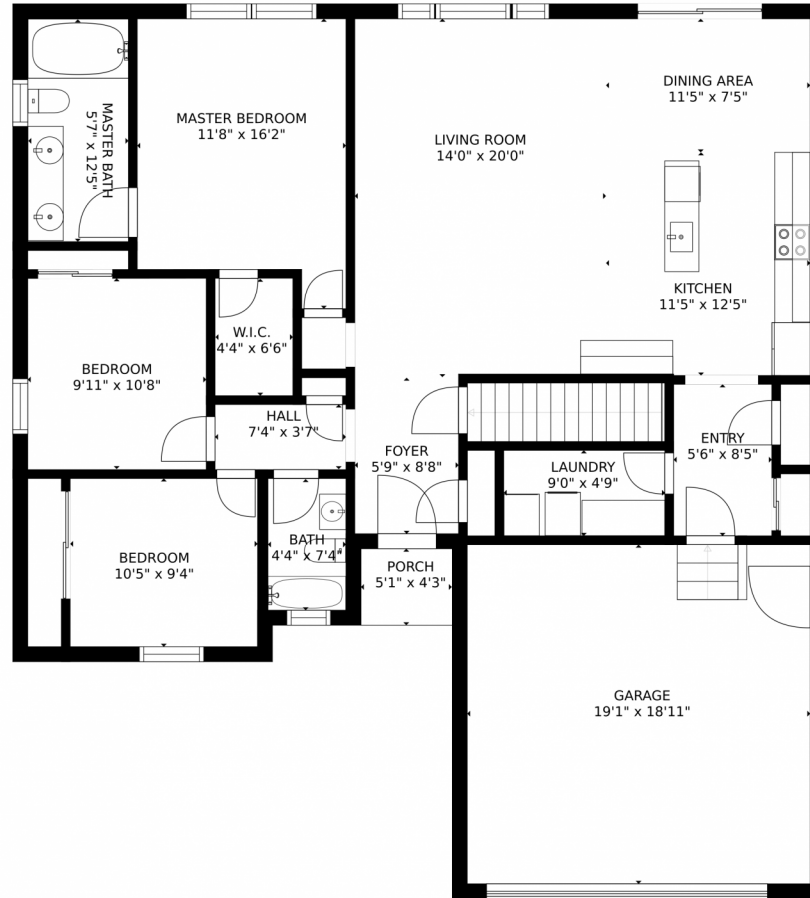

729 South Depot Drive
Milliken, CO 80543

Single Family

2000 SQFT

Lillian Jessop
303-906-1966
lillian.realtyonegroup@gmail.com

Scan code
for more
property
details

SIZES AND DIMENSIONS ARE APPROXIMATE, ACTUAL MAY VARY.

Disclaimer: Sizes and Dimensions are Approximate, Actual May Vary.

Lillian Jessop
303-906-1966
lillian.realtyonegroup@gmail.com

729 South Depot Drive, Milliken, CO 80543 – Main Level

SIZES AND DIMENSIONS ARE APPROXIMATE, ACTUAL MAY VARY.