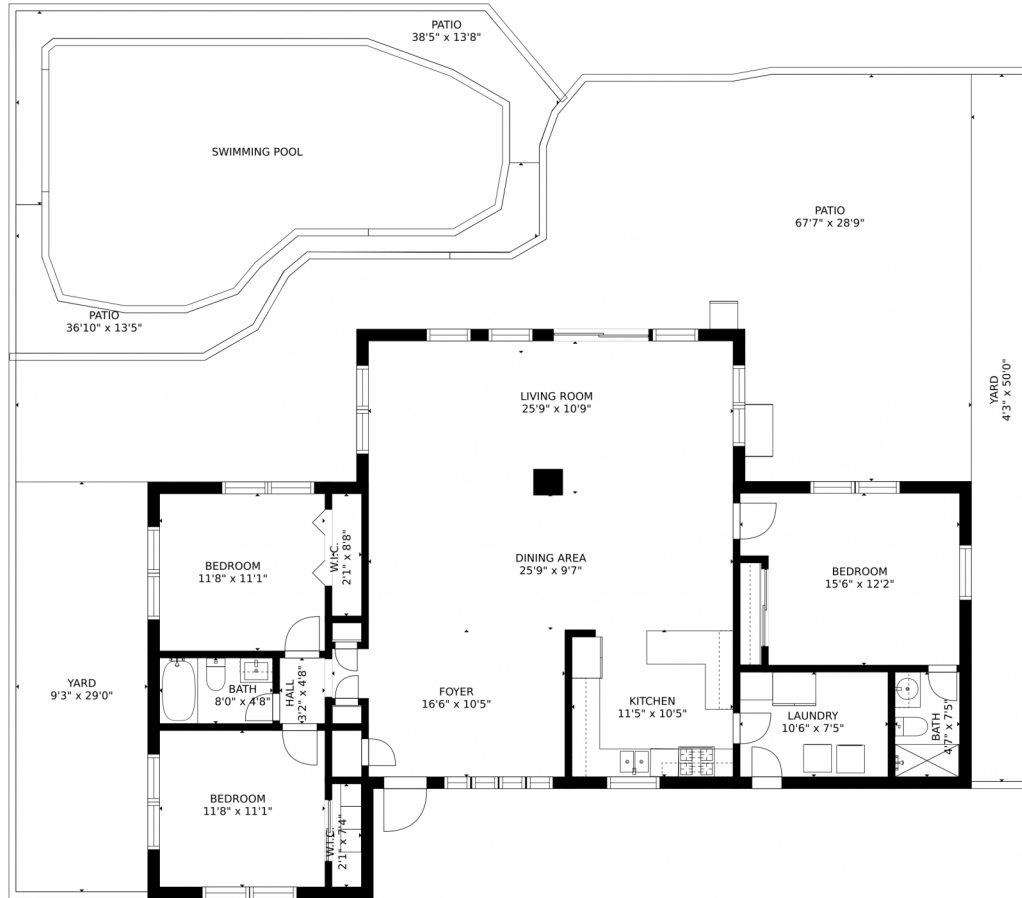

 1756 SQFT

 3 Beds

 2 Baths

Beth Daly
954-663-3180
Beth@LiveByTheSea.com
<http://www.LiveByTheSea.com>

SIZES AND DIMENSIONS ARE APPROXIMATE, ACTUAL MAY VARY.

Disclaimer: Sizes and Dimensions are Approximate, Actual May Vary.