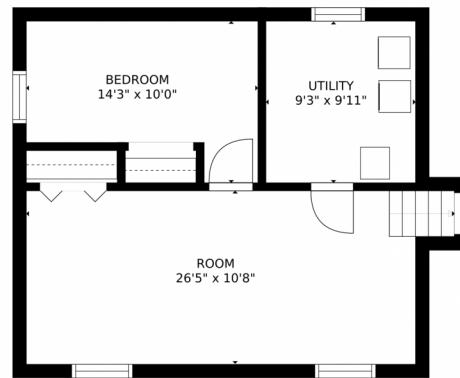

Hugh Shaddox
303-349-2972
h.shaddox@comcast.net

4468 Hamilton Court, Boulder, CO 80305 – 2nd Level

SIZES AND DIMENSIONS ARE APPROXIMATE, ACTUAL MAY VARY.

Disclaimer: Sizes and Dimensions are Approximate, Actual May Vary.

Hugh Shaddox
303-349-2972
h.shaddox@comcast.net

4468 Hamilton Court, Boulder, CO 80305 – Lower Level

SIZES AND DIMENSIONS ARE APPROXIMATE, ACTUAL MAY VARY.

Disclaimer: Sizes and Dimensions are Approximate, Actual May Vary.

Hugh Shaddox
303-349-2972
h.shaddox@comcast.net

4468 Hamilton Court, Boulder, CO 80305 – All Levels

FLOOR 2

FLOOR 3

FLOOR 1

SIZES AND DIMENSIONS ARE APPROXIMATE, ACTUAL MAY VARY.

Disclaimer: Sizes and Dimensions are Approximate, Actual May Vary.