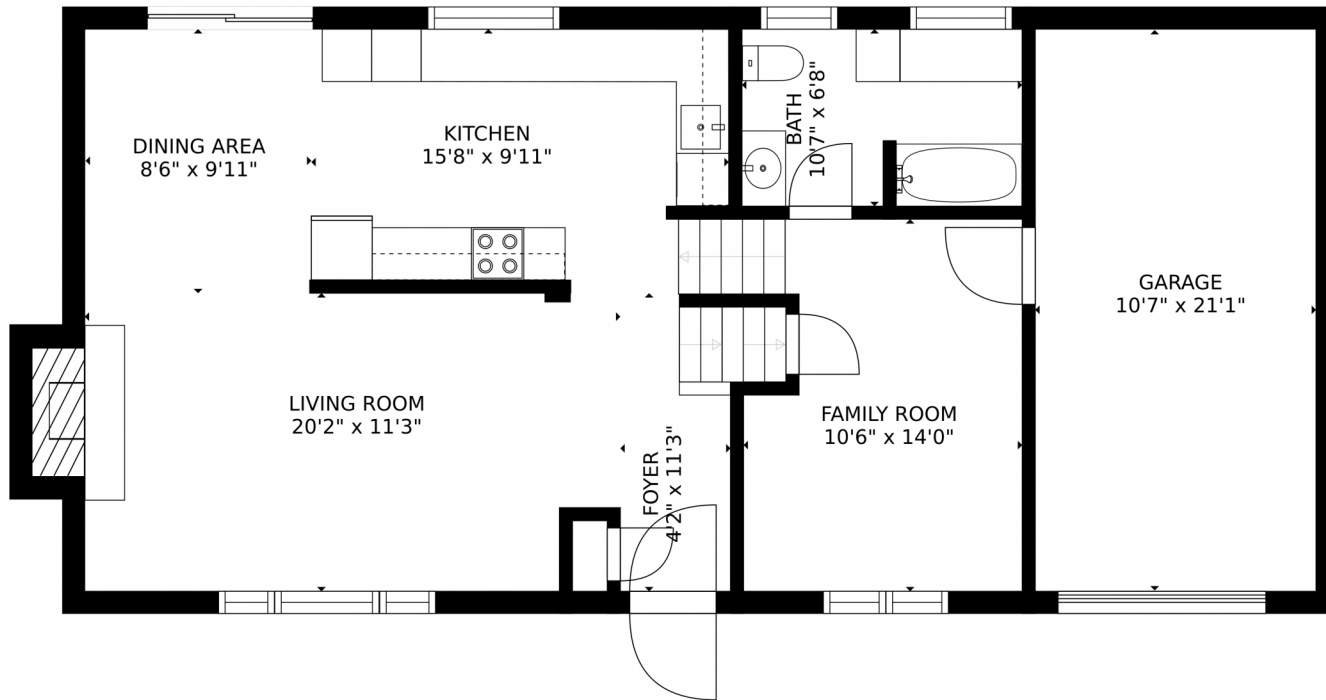

 Single Family

 2001 SQFT

 4 Beds

 2 Baths

PROPERTY DETAILS

Beautiful huge lot with mature trees and shrubs. Park like setting, sparkling refinished wood floors, newer roof, newer refrigerator and dishwasher, 2 large storage sheds, basement bedroom non conforming. Clean condition, priced to

Hugh Shaddox
303-349-2972
h.shaddox@comcast.net

4468 Hamilton Court, Boulder, CO 80305 – Main Level

SIZES AND DIMENSIONS ARE APPROXIMATE, ACTUAL MAY VARY.

Disclaimer: Sizes and Dimensions are Approximate, Actual May Vary.