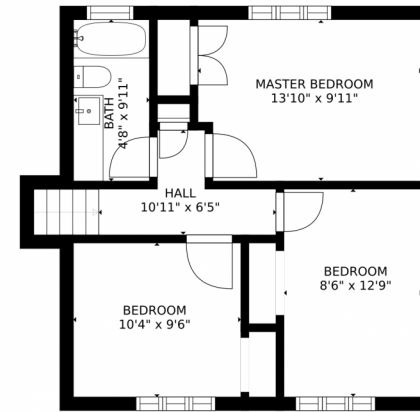

Hugh Shaddox
303-349-2972
h.shaddox@comcast.net

4468 Hamilton Court, Boulder, CO 80305 – 2nd Level

SIZES AND DIMENSIONS ARE APPROXIMATE, ACTUAL MAY VARY.

Disclaimer: Sizes and Dimensions are Approximate, Actual May Vary.

Hugh Shaddox
303-349-2972
h.shaddox@comcast.net

4468 Hamilton Court, Boulder, CO 80305 – Lower Level

SIZES AND DIMENSIONS ARE APPROXIMATE, ACTUAL MAY VARY.

Disclaimer: Sizes and Dimensions are Approximate, Actual May Vary.

Hugh Shaddox
303-349-2972
h.shaddox@comcast.net

4468 Hamilton Court, Boulder, CO 80305 – All Levels

FLOOR 2

FLOOR 3

FLOOR 1

SIZES AND DIMENSIONS ARE APPROXIMATE, ACTUAL MAY VARY.

Disclaimer: Sizes and Dimensions are Approximate, Actual May Vary.