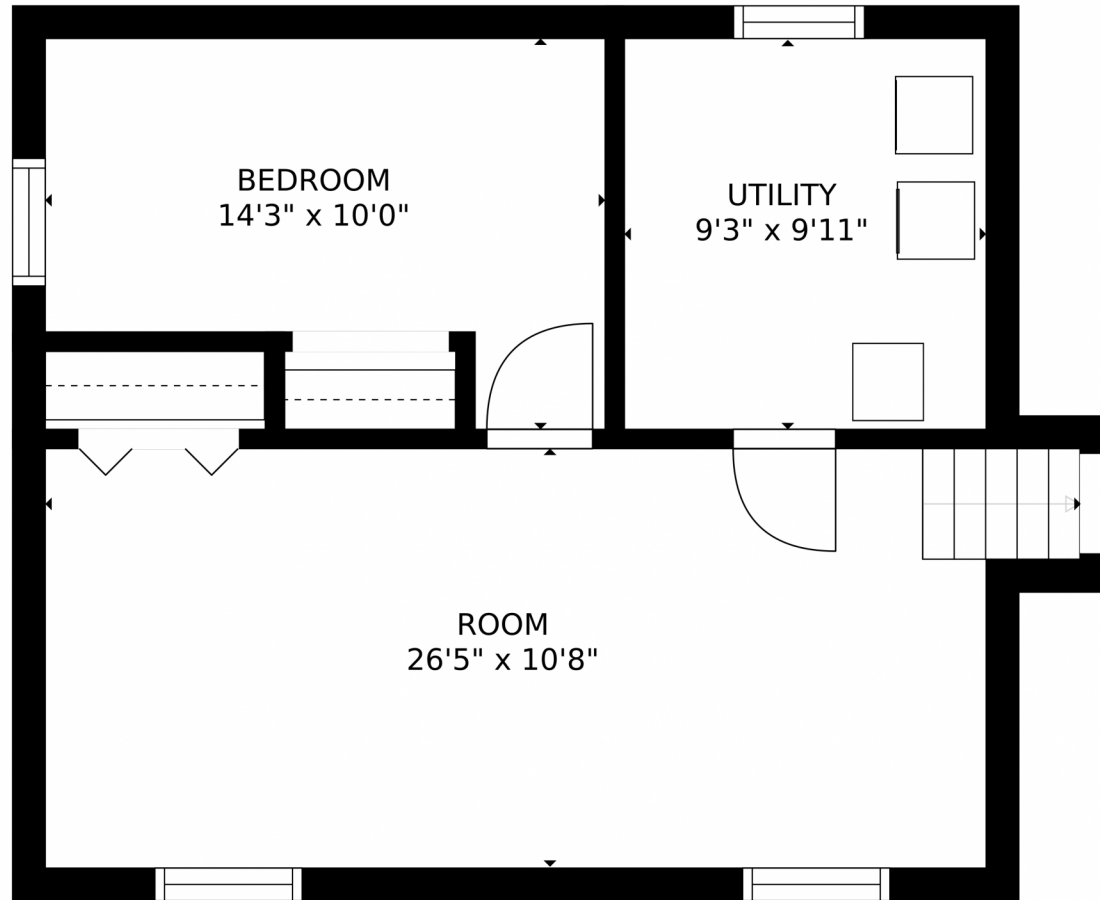

4468 Hamilton Court, Boulder, CO 80305 – Lower Level

SIZES AND DIMENSIONS ARE APPROXIMATE, ACTUAL MAY VARY.

Disclaimer: Sizes and Dimensions are Approximate, Actual May Vary.

Hugh Shaddox
303-349-2972
h.shaddox@comcast.net