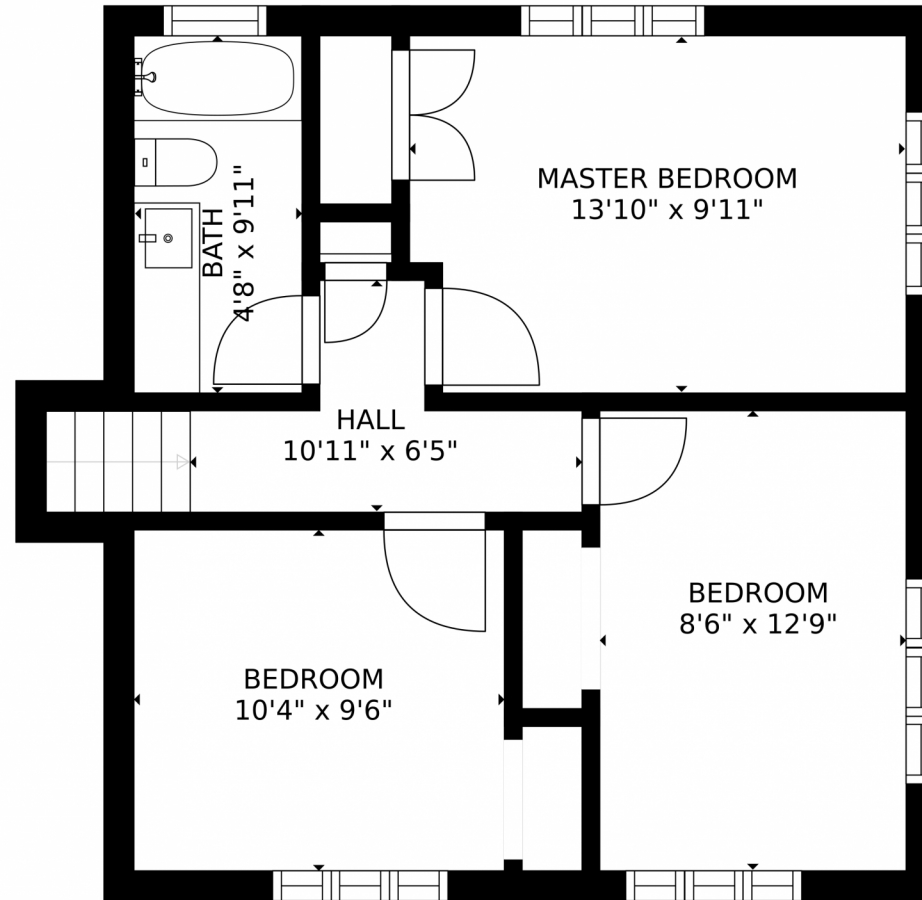

 Single Family

 2001 SQFT

 4 Beds

 2 Baths

PROPERTY DETAILS

Beautiful huge lot with mature trees and shrubs. Park like setting, sparkling refinished wood floors, newer roof, newer refrigerator and dishwasher, 2 large storage sheds, basement bedroom non conforming. Clean condition, priced to

Hugh Shaddox
303-349-2972
h.shaddox@comcast.net

4468 Hamilton Court, Boulder, CO 80305 – Main Level

SIZES AND DIMENSIONS ARE APPROXIMATE, ACTUAL MAY VARY.

Disclaimer: Sizes and Dimensions are Approximate, Actual May Vary.

Hugh Shaddox
303-349-2972
h.shaddox@comcast.net

4468 Hamilton Court, Boulder, CO 80305 – 2nd Level

SIZES AND DIMENSIONS ARE APPROXIMATE, ACTUAL MAY VARY.

Disclaimer: Sizes and Dimensions are Approximate, Actual May Vary.