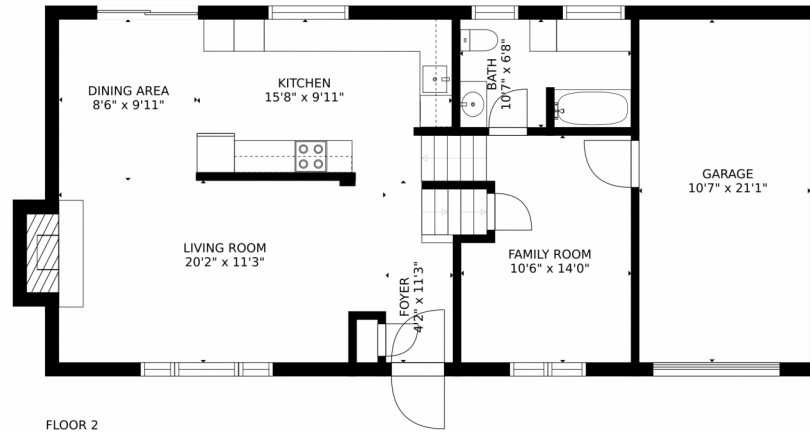

Hugh Shaddox
303-349-2972
h.shaddox@comcast.net

4468 Hamilton Court, Boulder, CO 80305 – 2nd Level

SIZES AND DIMENSIONS ARE APPROXIMATE, ACTUAL MAY VARY.

Disclaimer: Sizes and Dimensions are Approximate, Actual May Vary.

Hugh Shaddox
303-349-2972
h.shaddox@comcast.net

4468 Hamilton Court, Boulder, CO 80305 – Lower Level

SIZES AND DIMENSIONS ARE APPROXIMATE, ACTUAL MAY VARY.

Disclaimer: Sizes and Dimensions are Approximate, Actual May Vary.

Hugh Shaddox
303-349-2972
h.shaddox@comcast.net

4468 Hamilton Court, Boulder, CO 80305 – All Levels

FLOOR 2

FLOOR 3

FLOOR 1

SIZES AND DIMENSIONS ARE APPROXIMATE, ACTUAL MAY VARY.

Disclaimer: Sizes and Dimensions are Approximate, Actual May Vary.