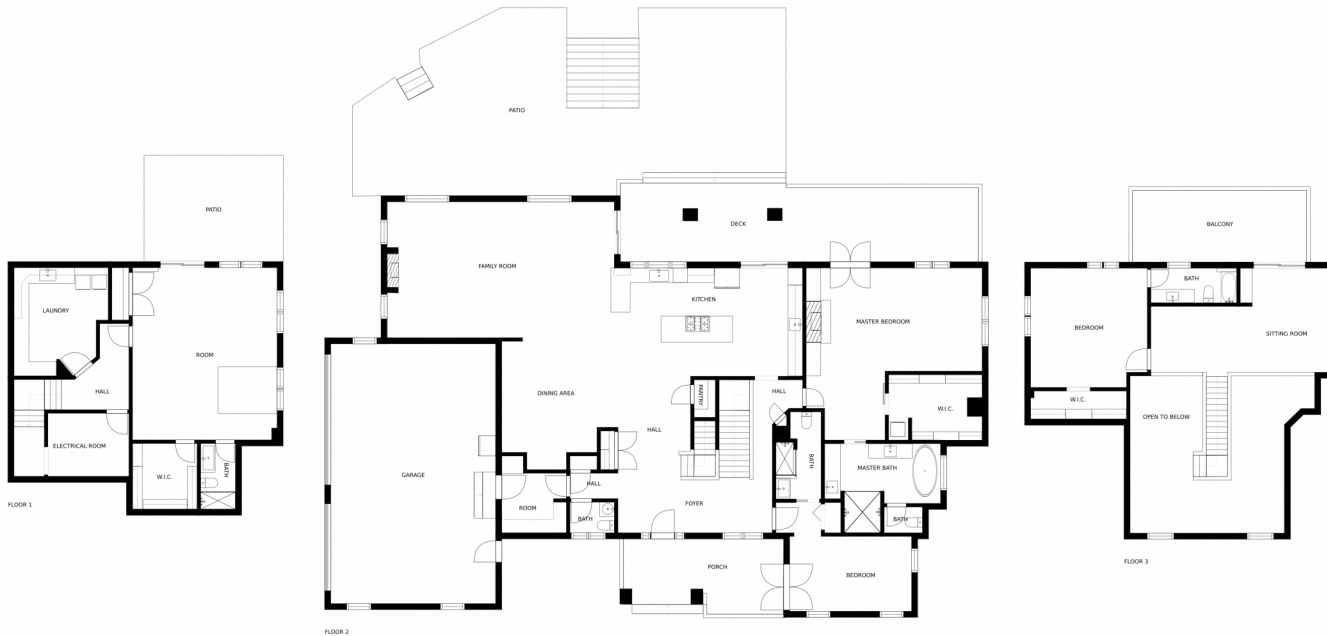

11211 North Delbert Road, Parker, CO 80138 – All Floors

SIZES AND DIMENSIONS ARE APPROXIMATE, ACTUAL MAY VARY.

Disclaimer: Sizes and Dimensions are Approximate, Actual May Vary.

Travis Gray
720-635-9893
travis@griffithhometeam.com