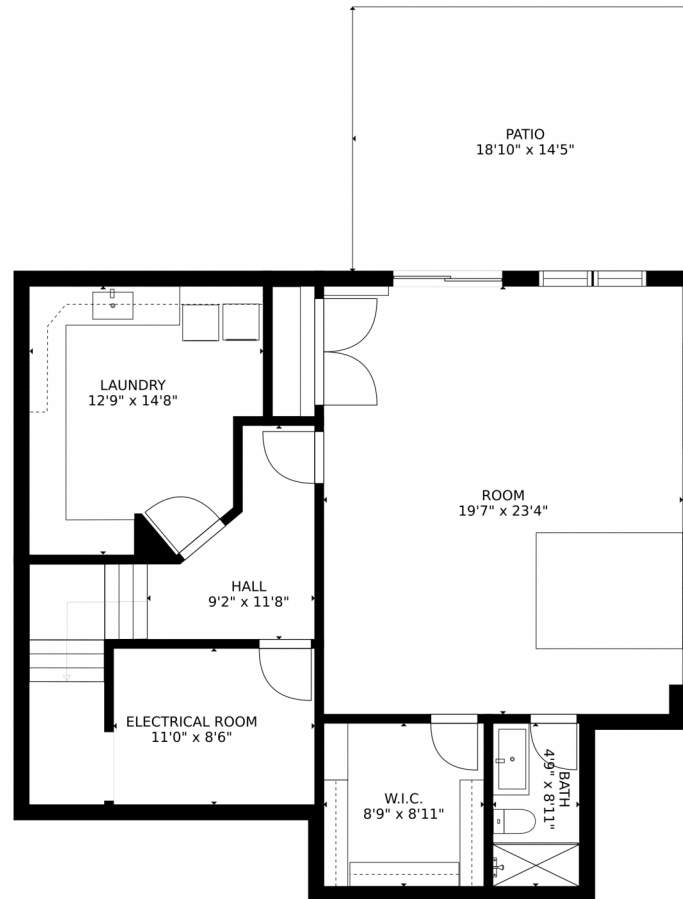

11211 North Delbert Road, Parker, CO 80138 — Lower Level

SIZES AND DIMENSIONS ARE APPROXIMATE, ACTUAL MAY VARY.

Disclaimer: Sizes and Dimensions are Approximate, Actual May Vary.

Travis Gray
720-635-9893
travis@griffithhometeam.com