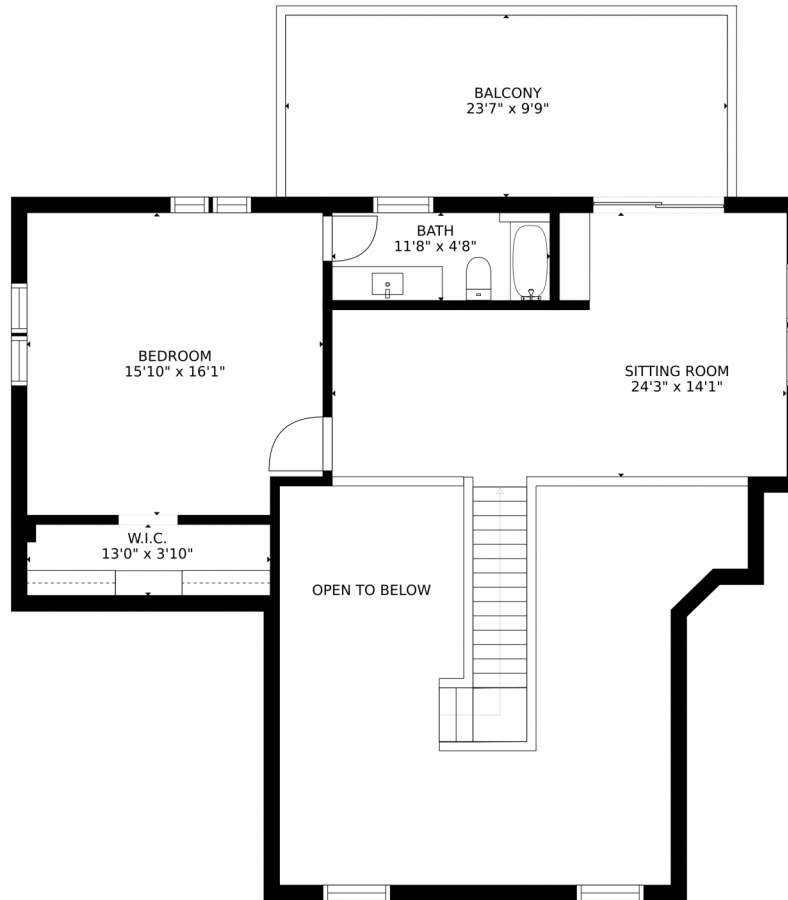

11211 North Delbert Road, Parker, CO 80138 — 2nd Story

SIZES AND DIMENSIONS ARE APPROXIMATE, ACTUAL MAY VARY.

Disclaimer: Sizes and Dimensions are Approximate, Actual May Vary.

Travis Gray
720-635-9893
travis@griffithhometeam.com