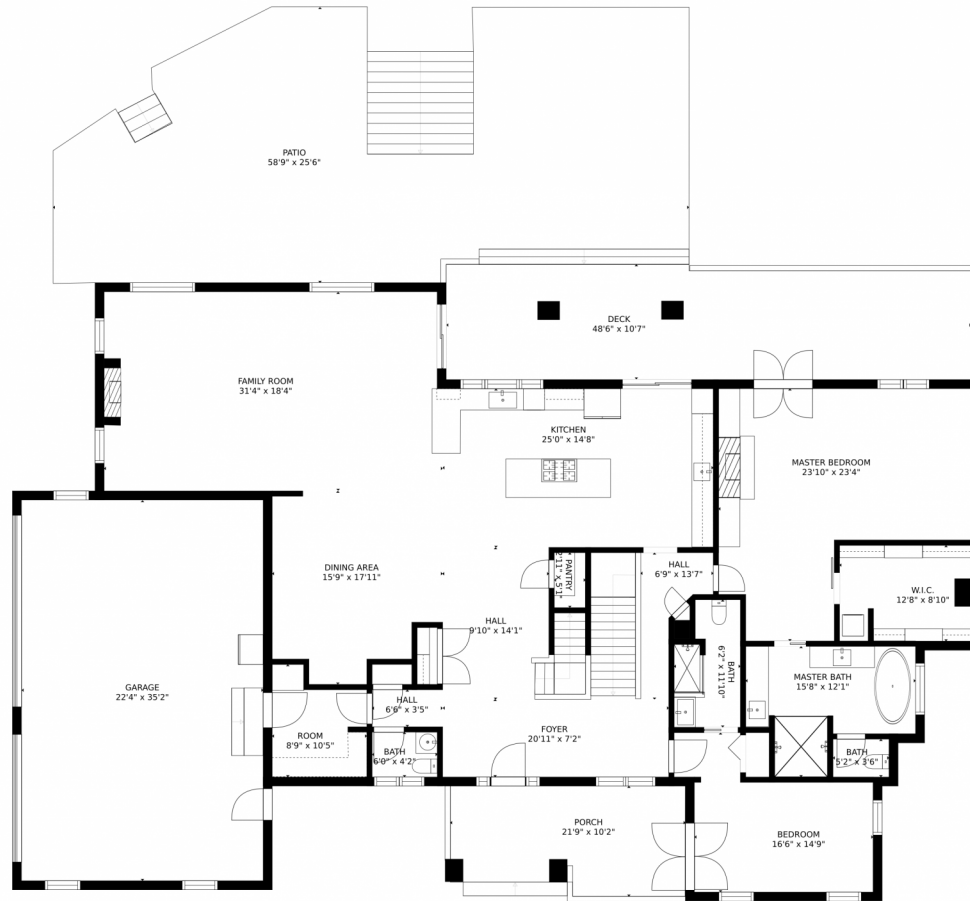

Single Family 5321 SQFT

Travis Gray
720-635-9893
travis@griffithhometeam.com

11211 North Delbert Road, Parker, CO 80138 – Main Level

SIZES AND DIMENSIONS ARE APPROXIMATE, ACTUAL MAY VARY.

Disclaimer: Sizes and Dimensions are Approximate, Actual May Vary.