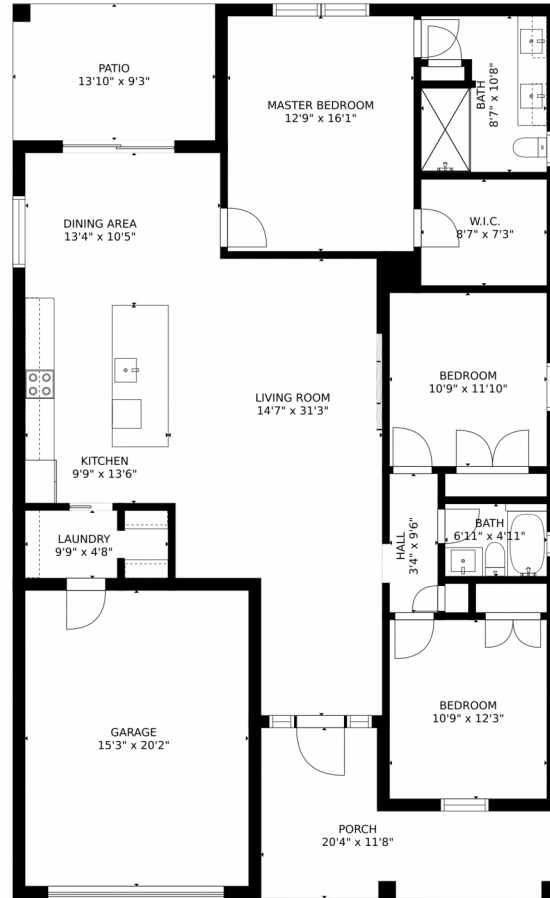

5330 Southeast Celestial Circle
Stuart, FL 34997

 Single Family

 1650 SQFT

 3 Beds

 2 Baths

Otto Strunk
561-558-3564
iamottomatic@yahoo.com

SIZES AND DIMENSIONS ARE APPROXIMATE, ACTUAL MAY VARY.

Disclaimer: Sizes and Dimensions are Approximate, Actual May Vary.