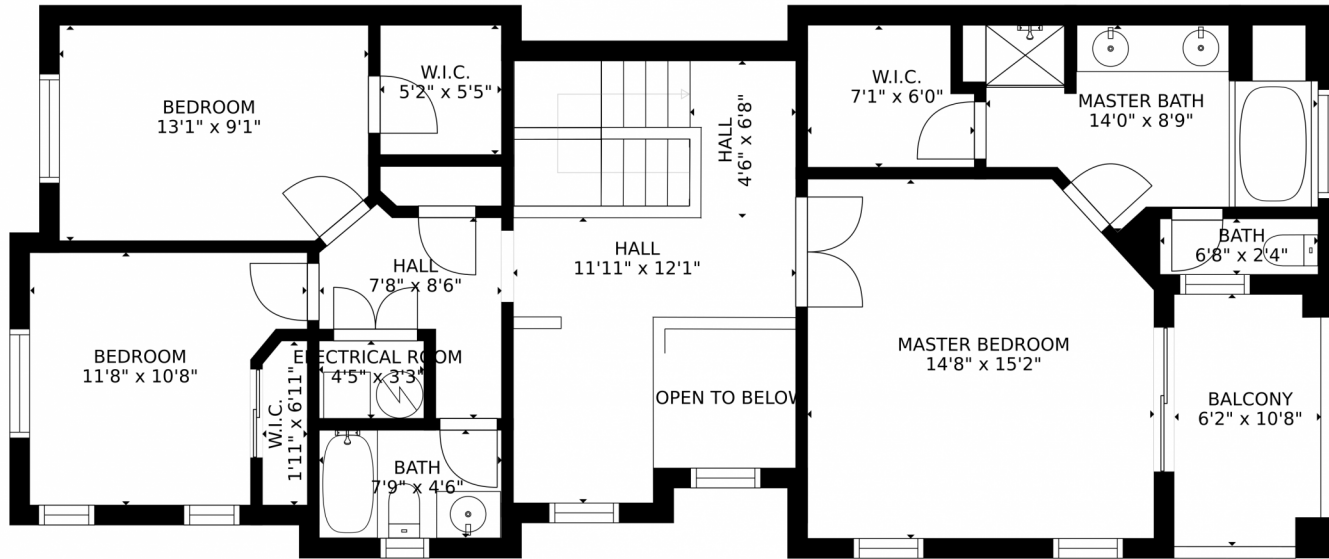

11220 Osage Circle, Northglenn, CO 80234 – 2nd Level

SIZES AND DIMENSIONS ARE APPROXIMATE, ACTUAL MAY VARY.

Disclaimer: Sizes and Dimensions are Approximate, Actual May Vary.

Taylor Haas
303-665-7368
taylorh@coloradorpm.com
<https://www.coloradorpm.com/available-rental-properties-denver>

Scan code
for more
property
details