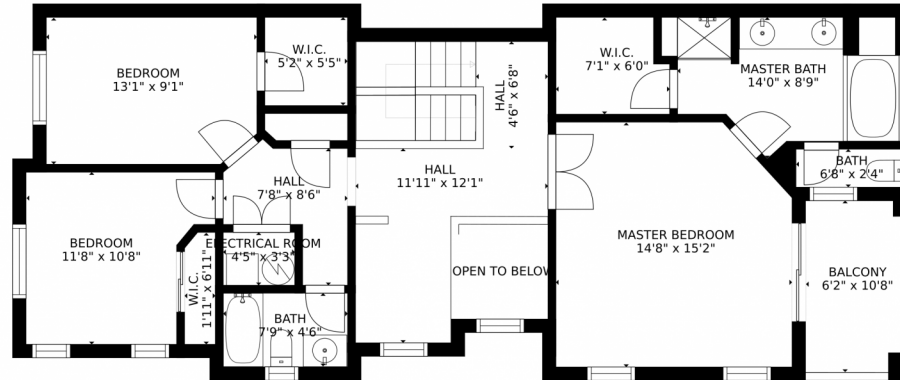

Scan code
for more
property
details

11220 Osage Circle, Northglenn, CO 80234 – 2nd Level

SIZES AND DIMENSIONS ARE APPROXIMATE, ACTUAL MAY VARY.

Disclaimer: Sizes and Dimensions are Approximate, Actual May Vary.

FLOOR 2

FLOOR 1

SIZES AND DIMENSIONS ARE APPROXIMATE, ACTUAL MAY VARY.

Disclaimer: Sizes and Dimensions are Approximate, Actual May Vary.

Taylor Haas

303-665-7368

taylorh@coloradorpm.com

<https://www.coloradorpm.com/available-rental-properties-denv>