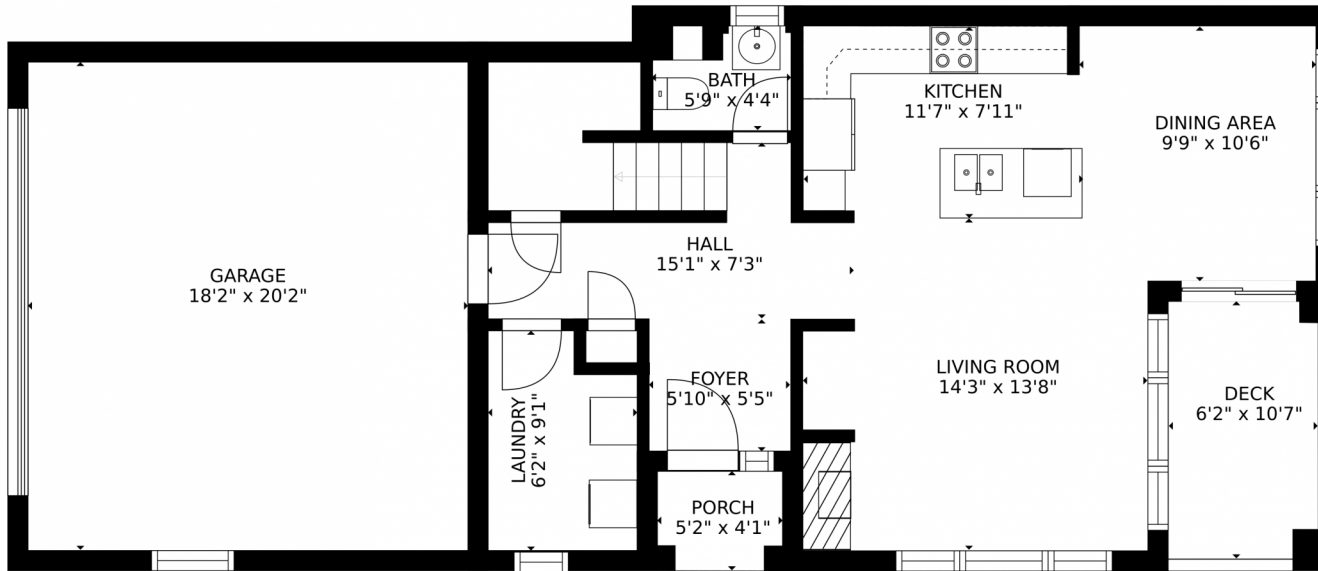

SIZES AND DIMENSIONS ARE APPROXIMATE, ACTUAL MAY VARY.

Disclaimer: Sizes and Dimensions are Approximate, Actual May Vary.

Taylor Haas
303-665-7368
taylorh@coloradorpm.com
<https://www.coloradorpm.com/available-rental-properties-denver>